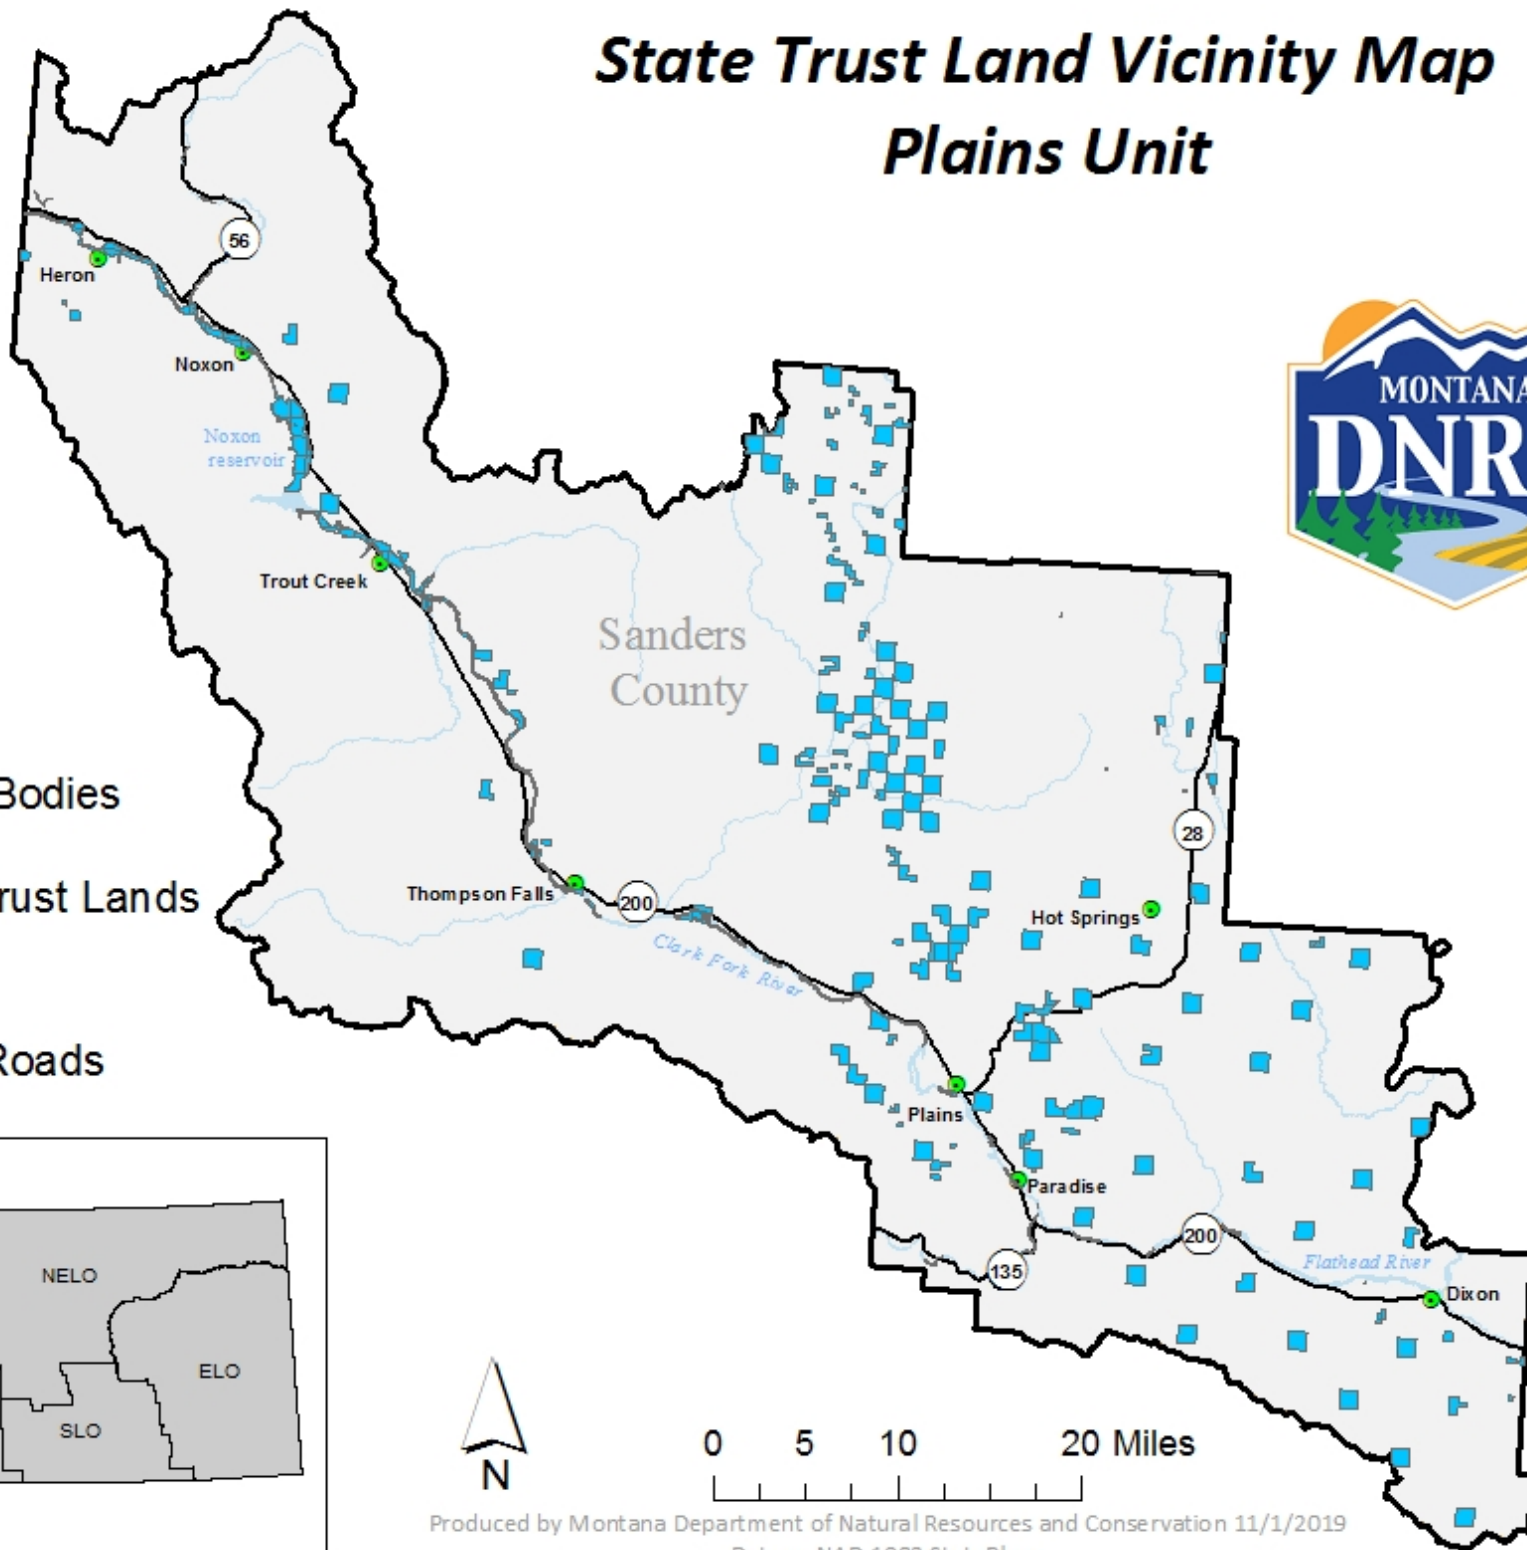

State Trust Land Vicinity Map Plains Unit

- Rivers
- Water Bodies
- State Trust Lands
- Towns
- Major Roads

0 5 10 20 Miles