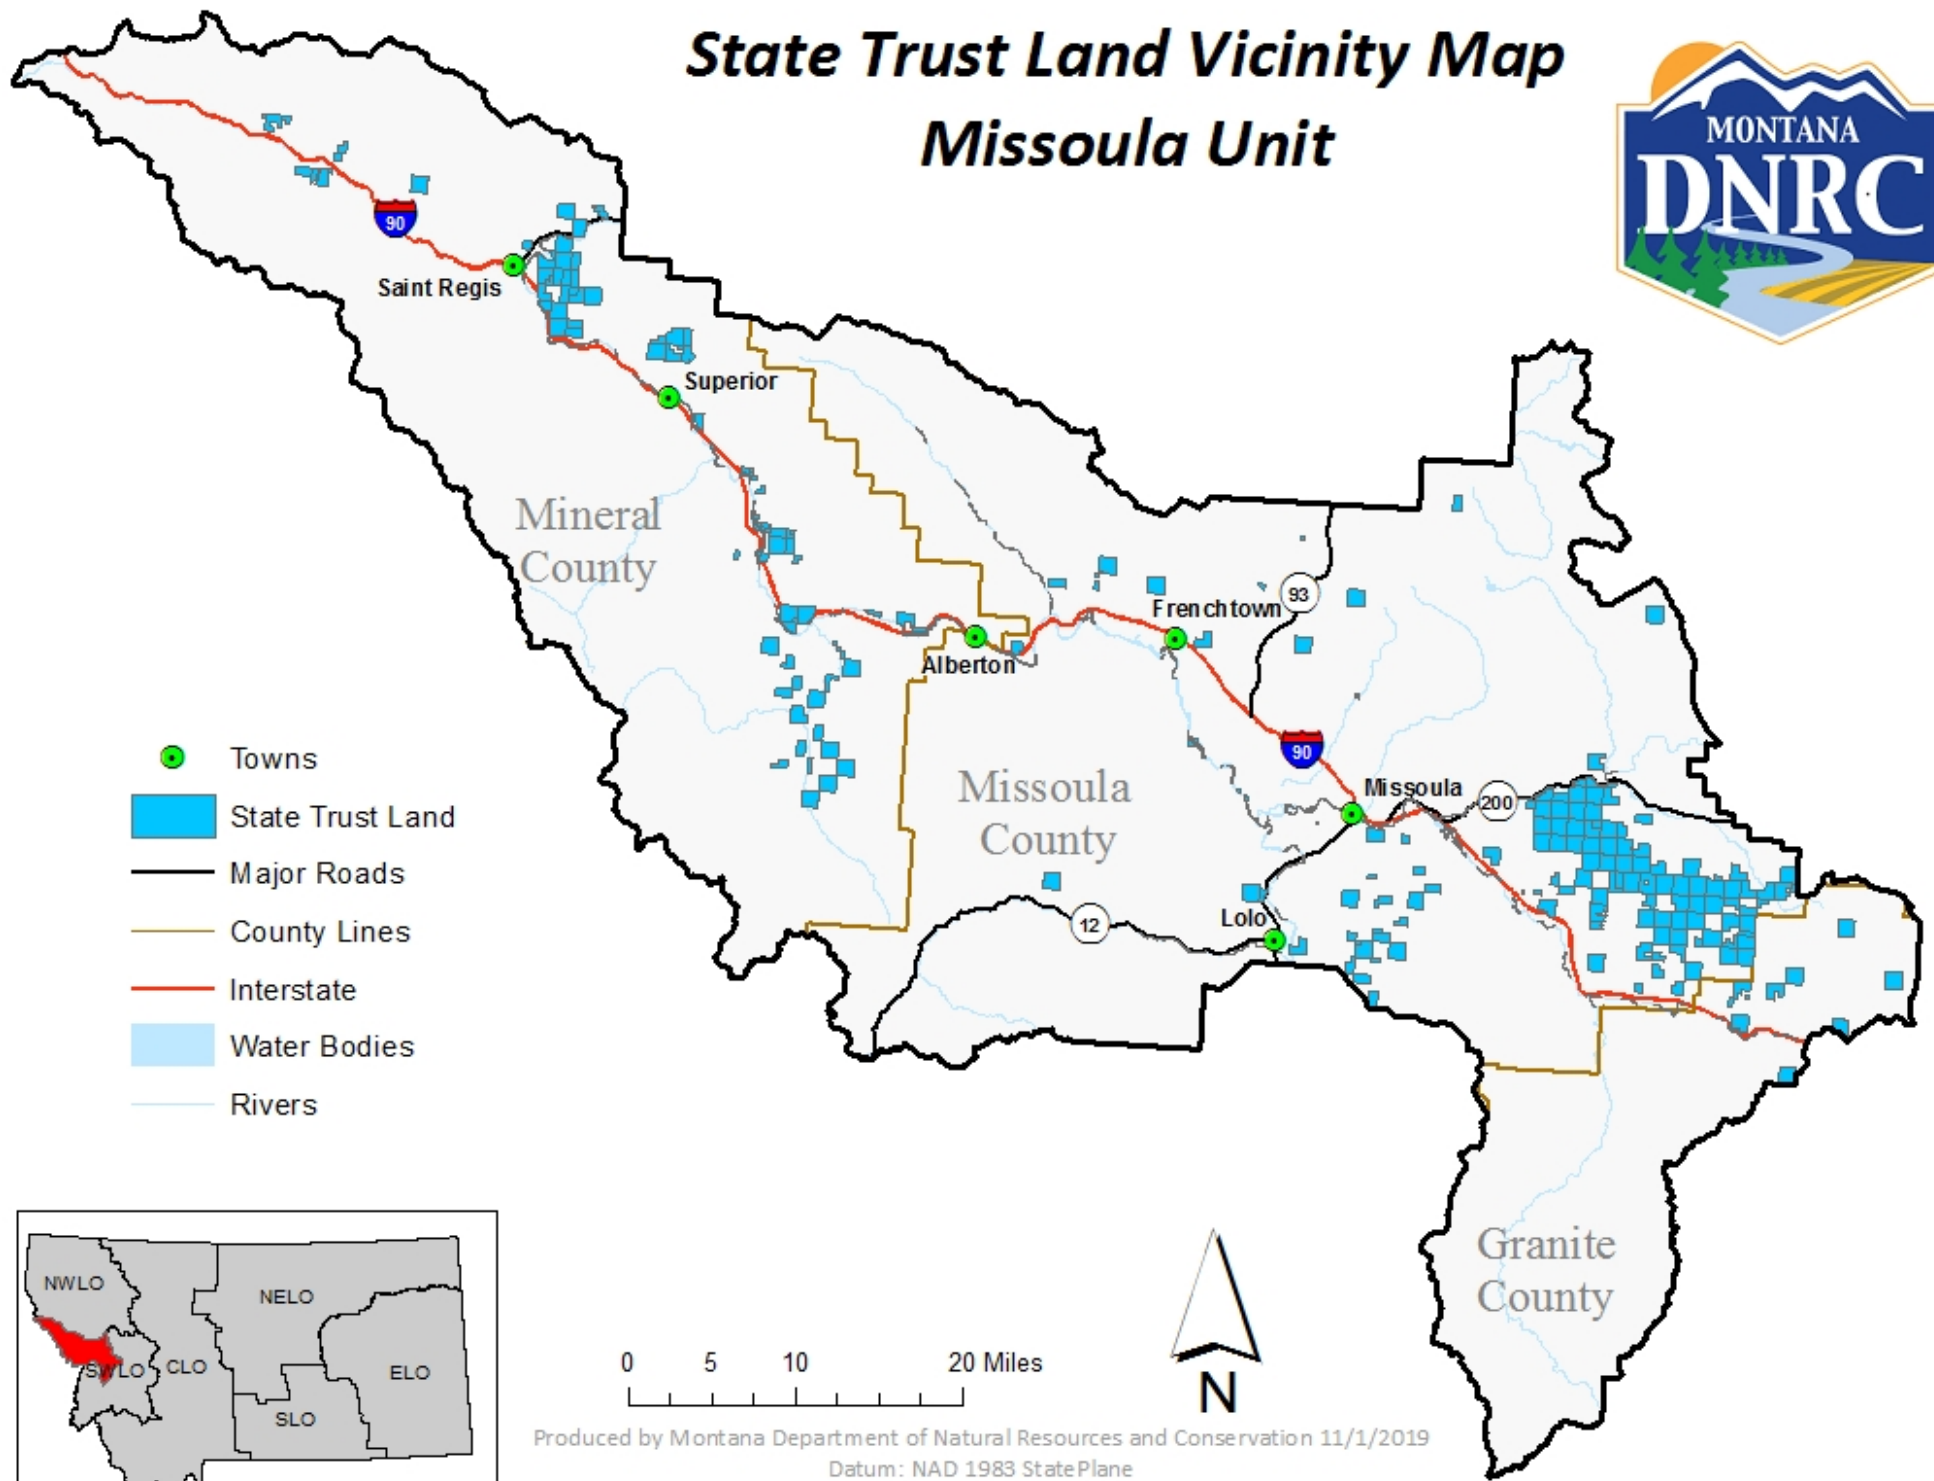

State Trust Land Vicinity Map Missoula Unit

0 5 10 20 Miles

Produced by Montana Department of Natural Resources and Conservation 11/1/2019
Datum: NAD 1983 StatePlane