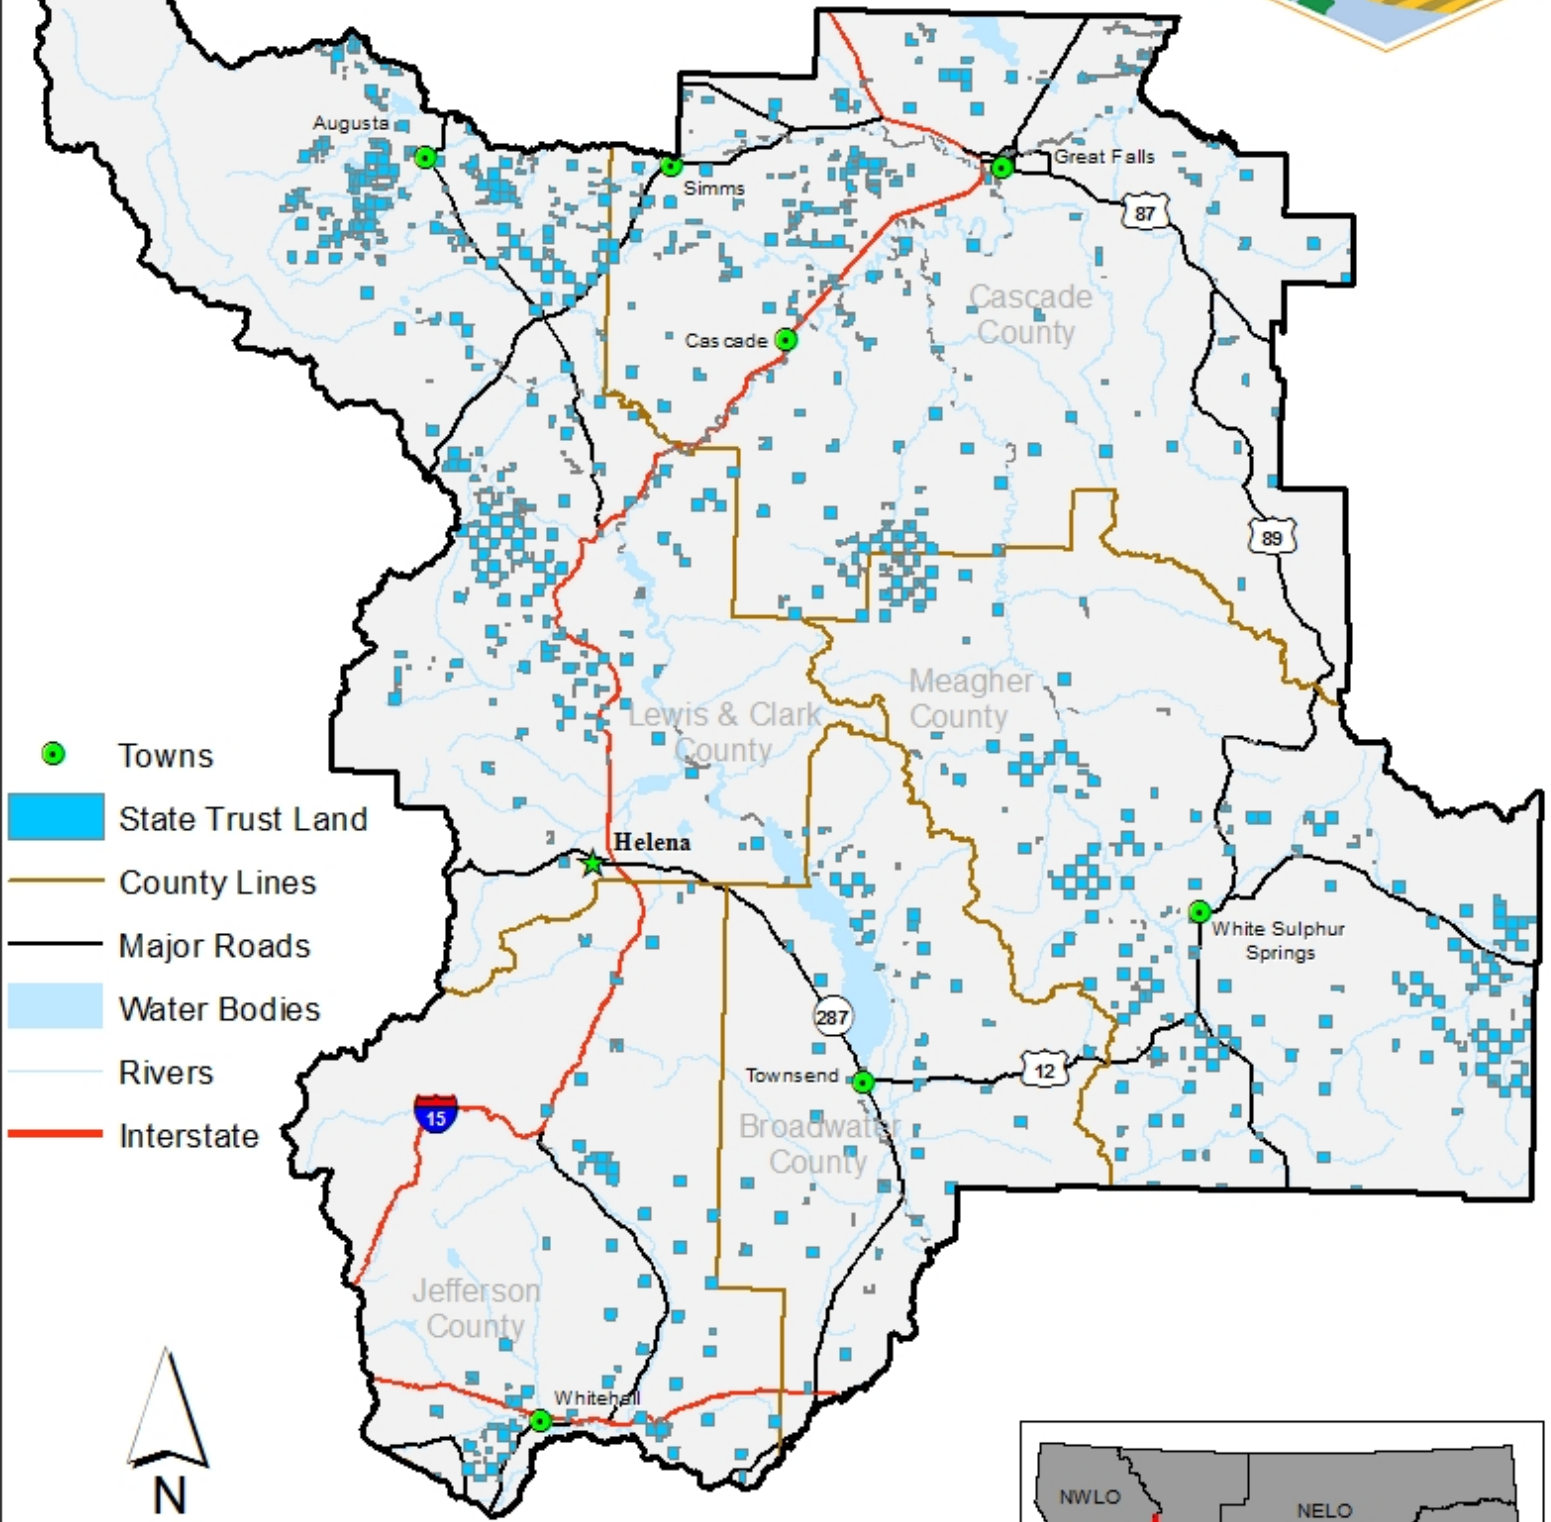

State Trust Land Vicinity Map Helena Unit

- Towns
- State Trust Land
- County Lines
- Major Roads
- Water Bodies
- Rivers
- Interstate

0 10 20 40 Miles