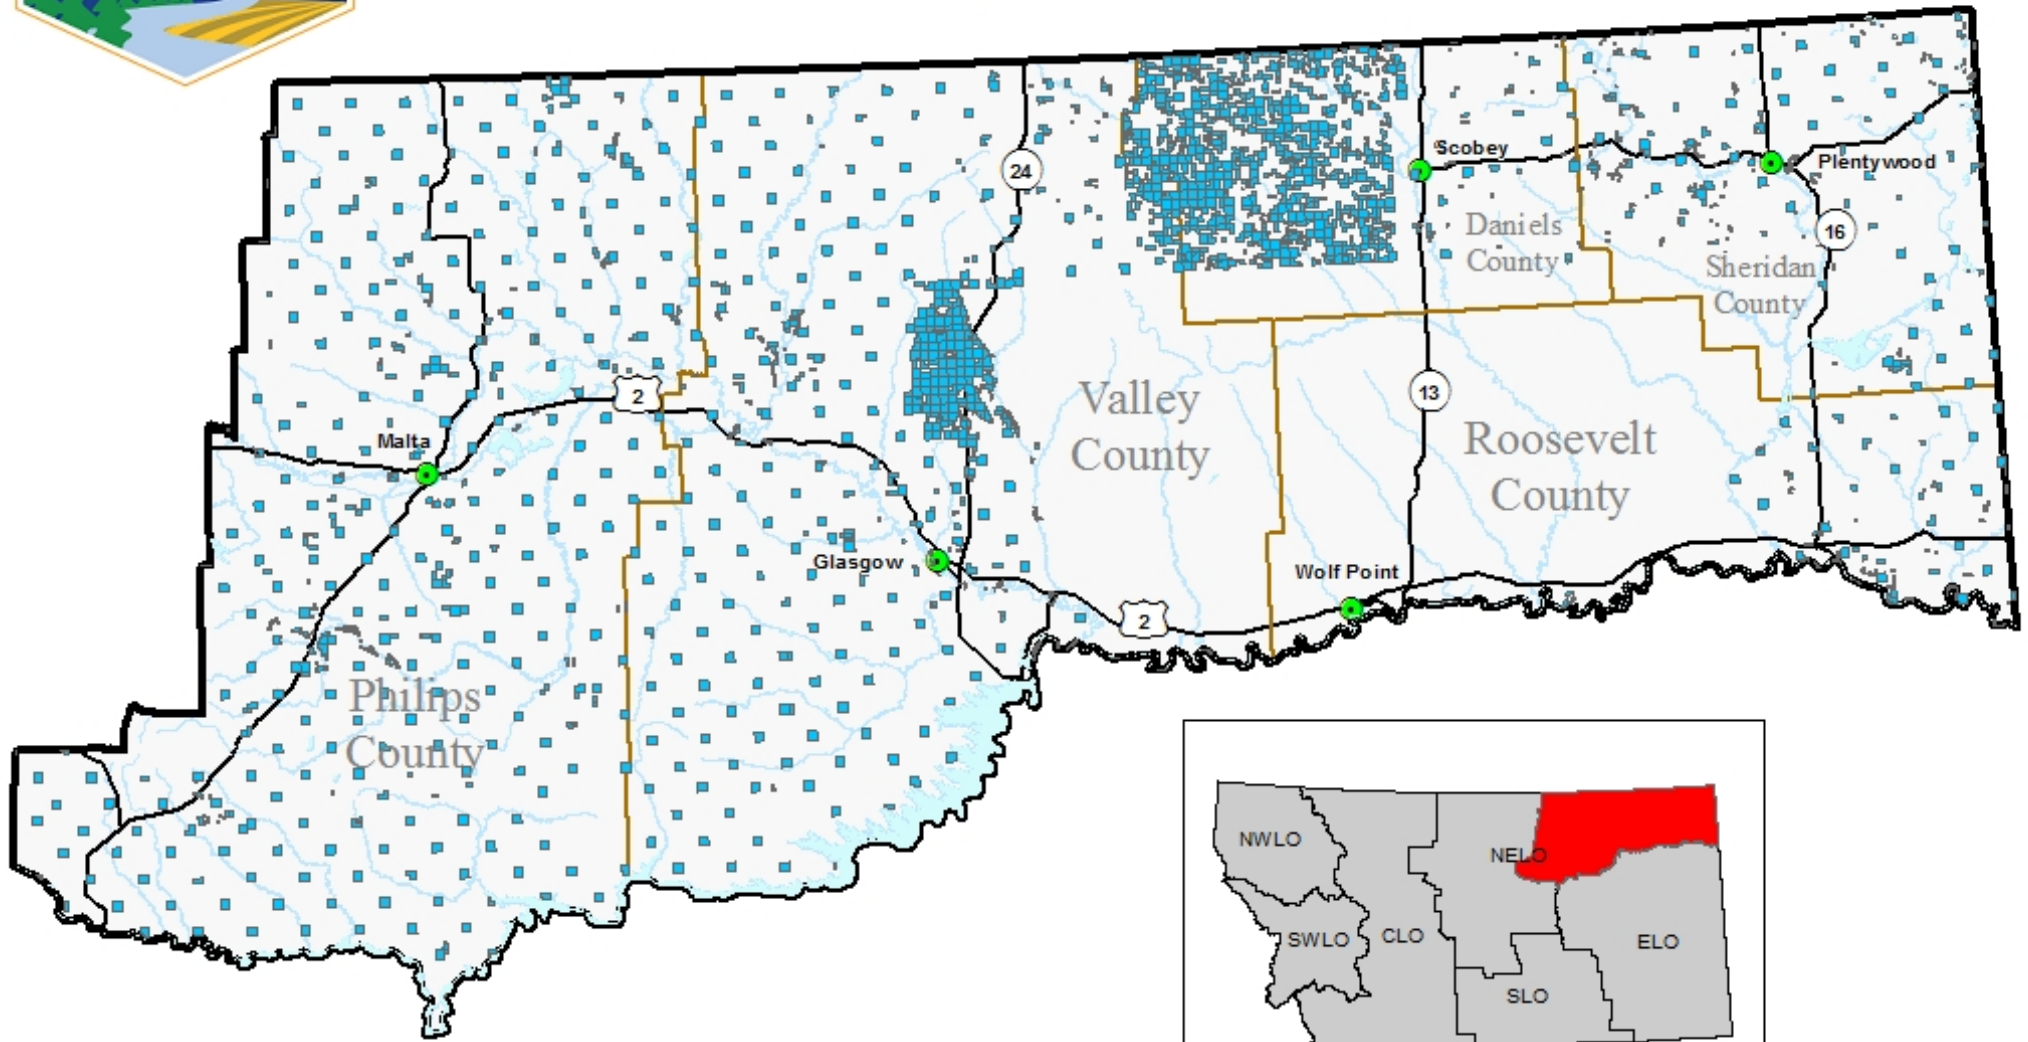

State Trust Land Vicinity Map Glasgow Unit

- State Trust Land
- County Lines
- Water Bodies
- Major Roads
- Towns
- Rivers