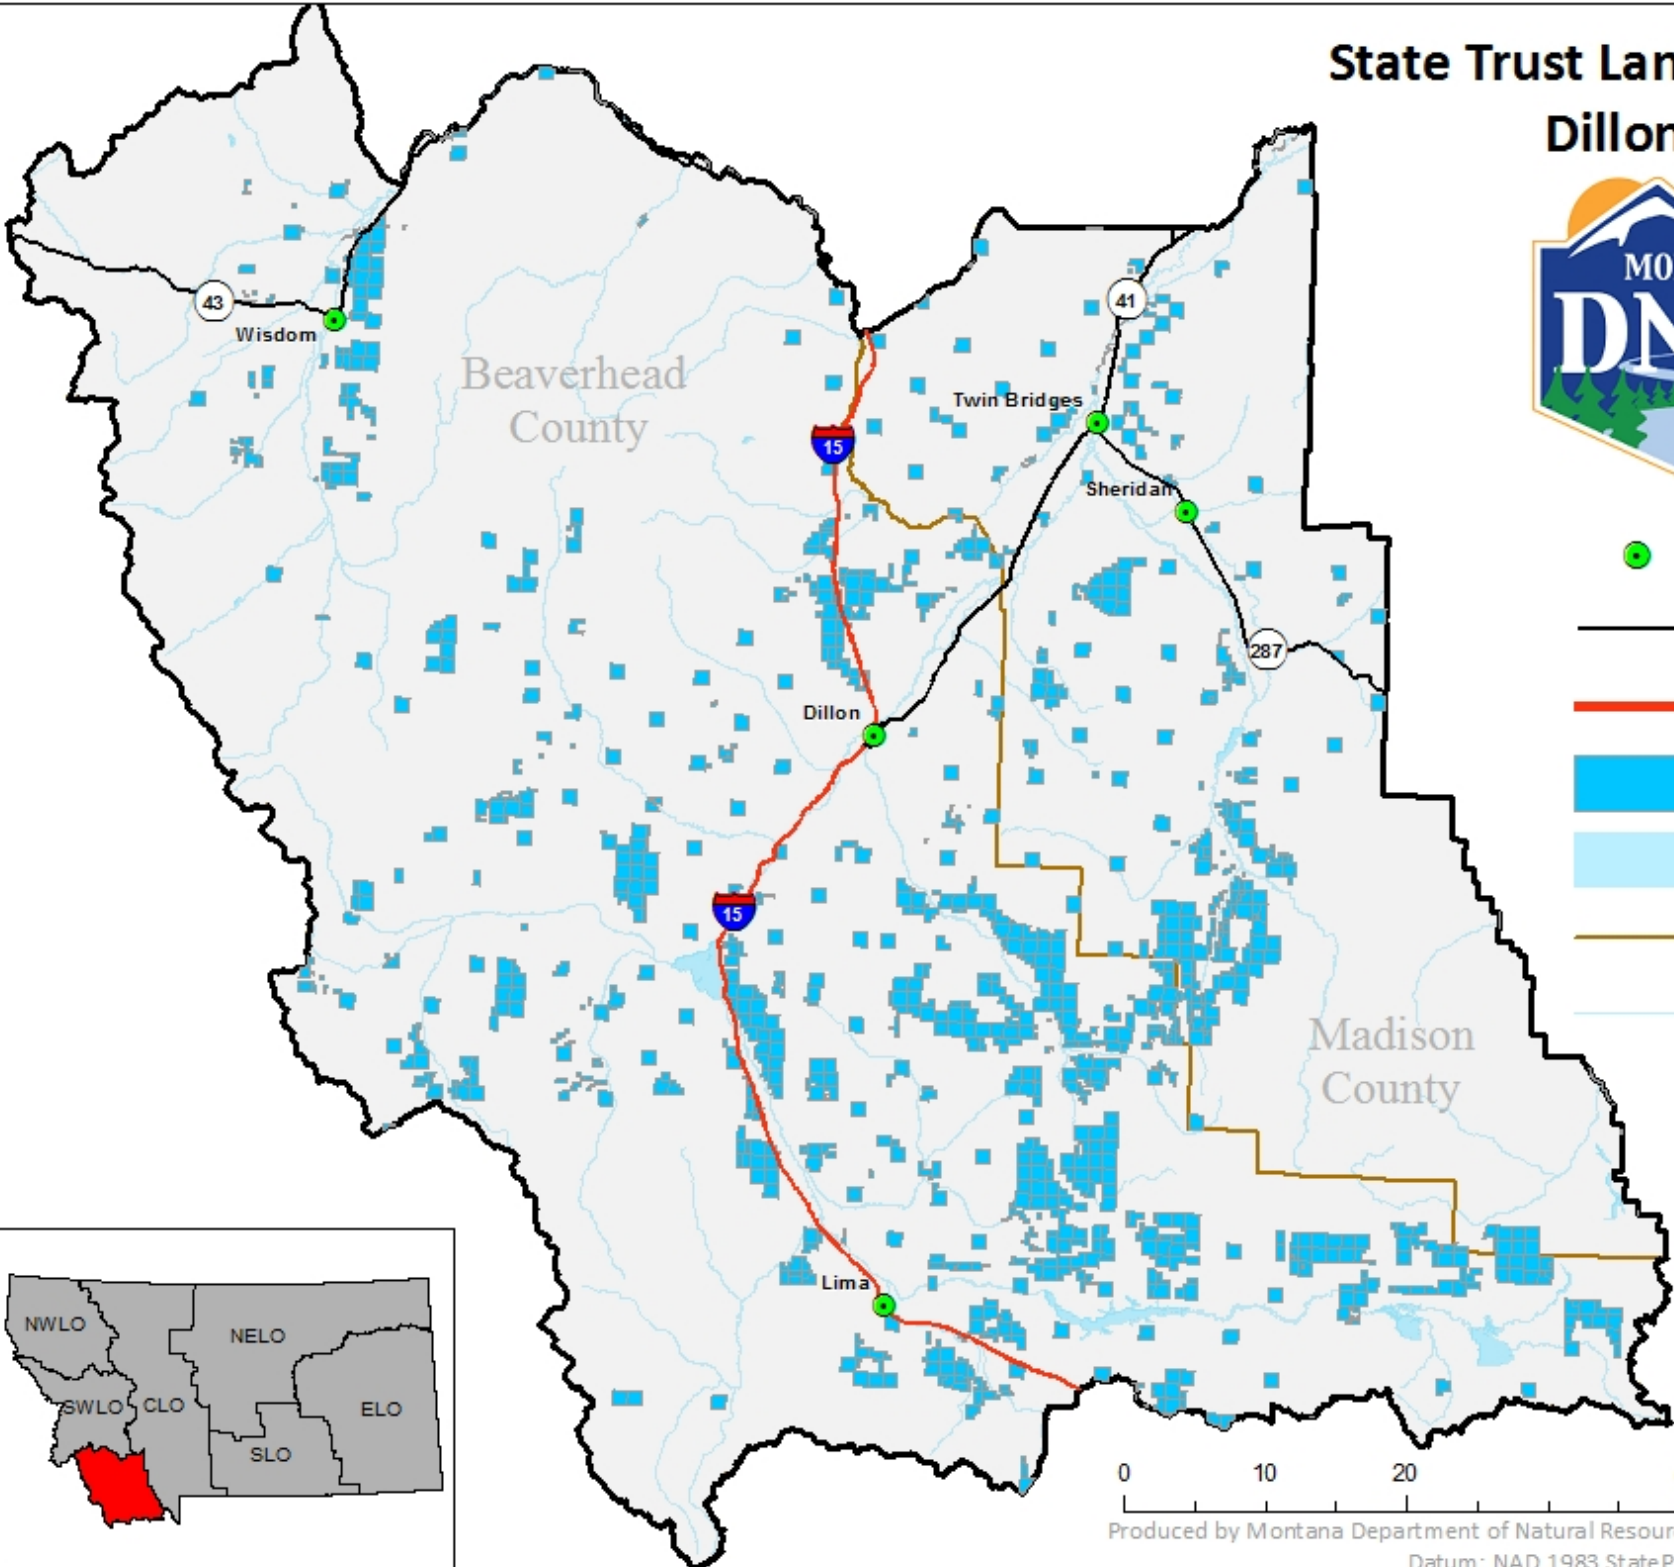

State Trust Land Vicinity Map Dillon Unit

- Towns
- Major Roads
- Interstate
- State Trust Land
- Water Bodies
- County Lines
- Rivers

0 10 20 40 Miles