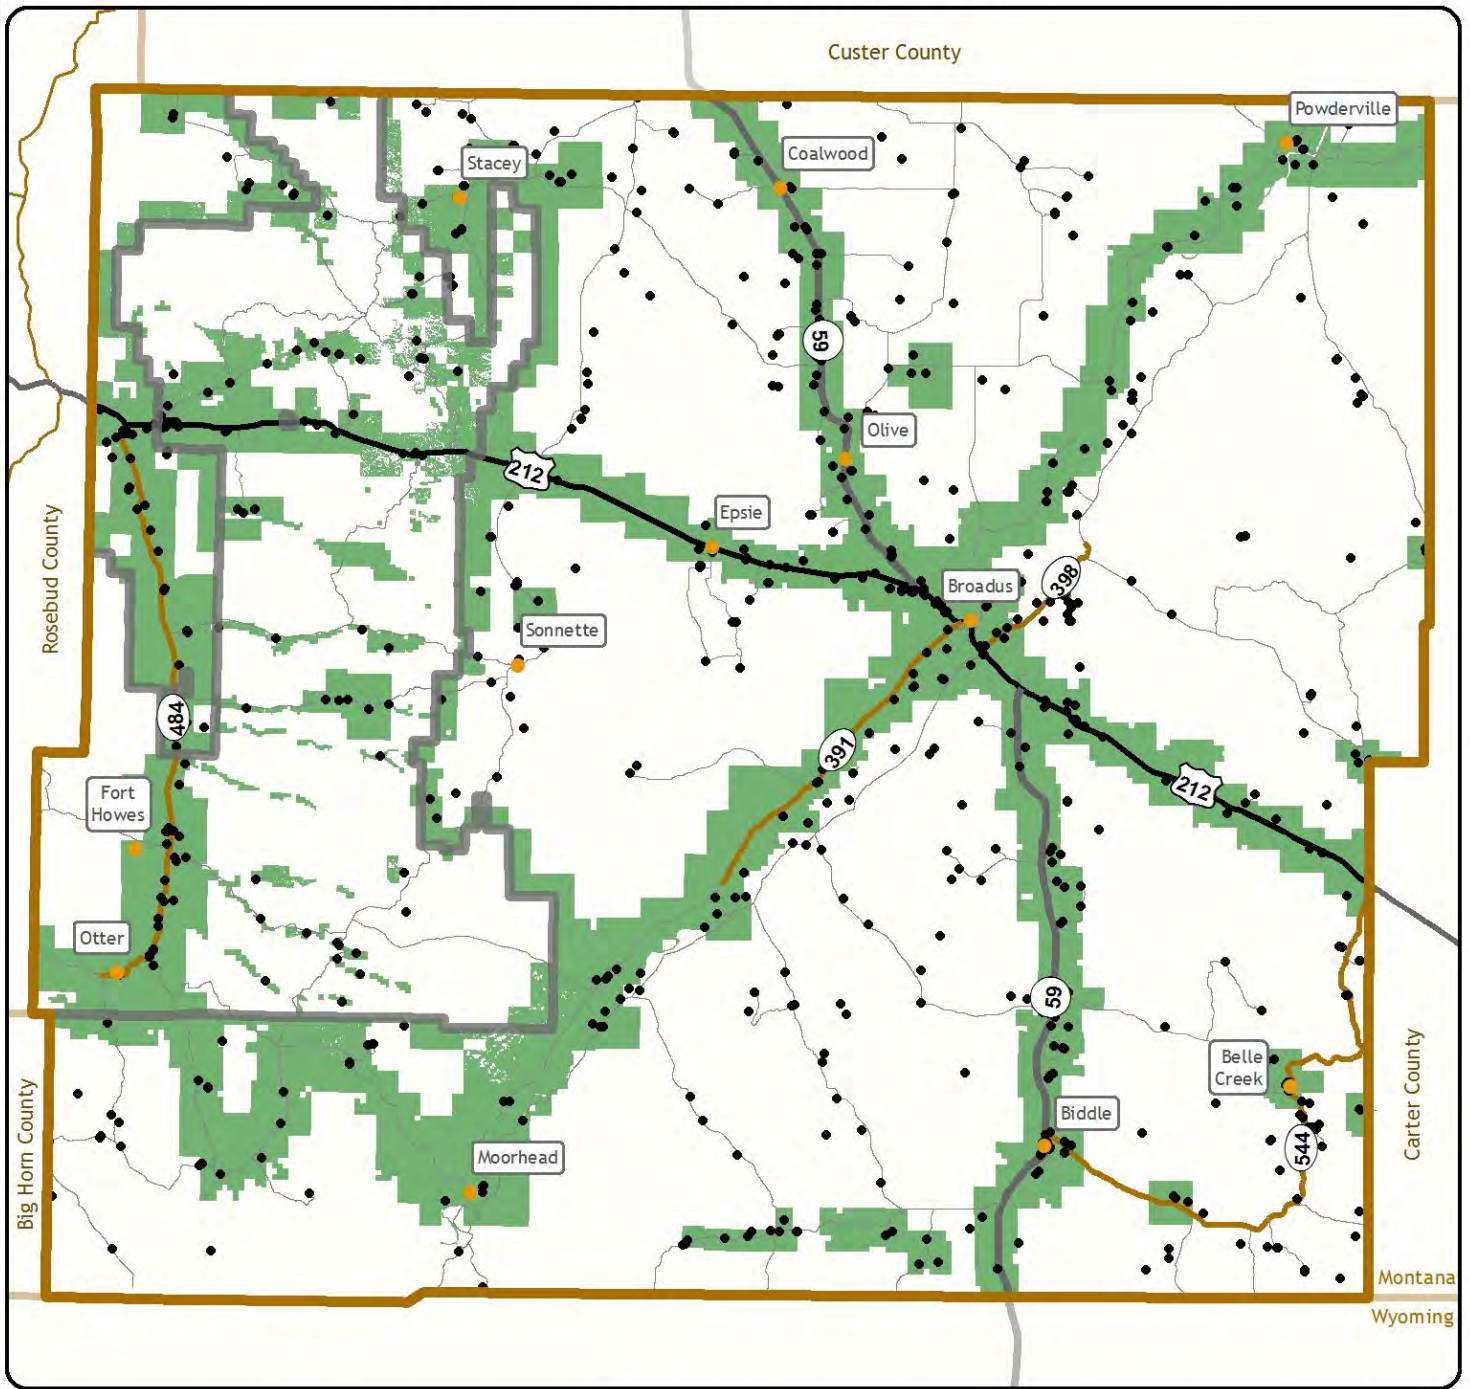

# Powder River County, Montana Community Wildfire Protection Plan 2016: Wildland Urban Interface (WUI)

**Legend**

Powder River County Boundary	County Roads
National Forest Boundary	Other County Boundary
Towns	2016 WUI
<b>Roads</b>	Structures
US	
MT	
Secondary	

The WUI was created using State of Montana and PRC data.

Figure 16. Map -County Wildland Urban Interface

1:550,000