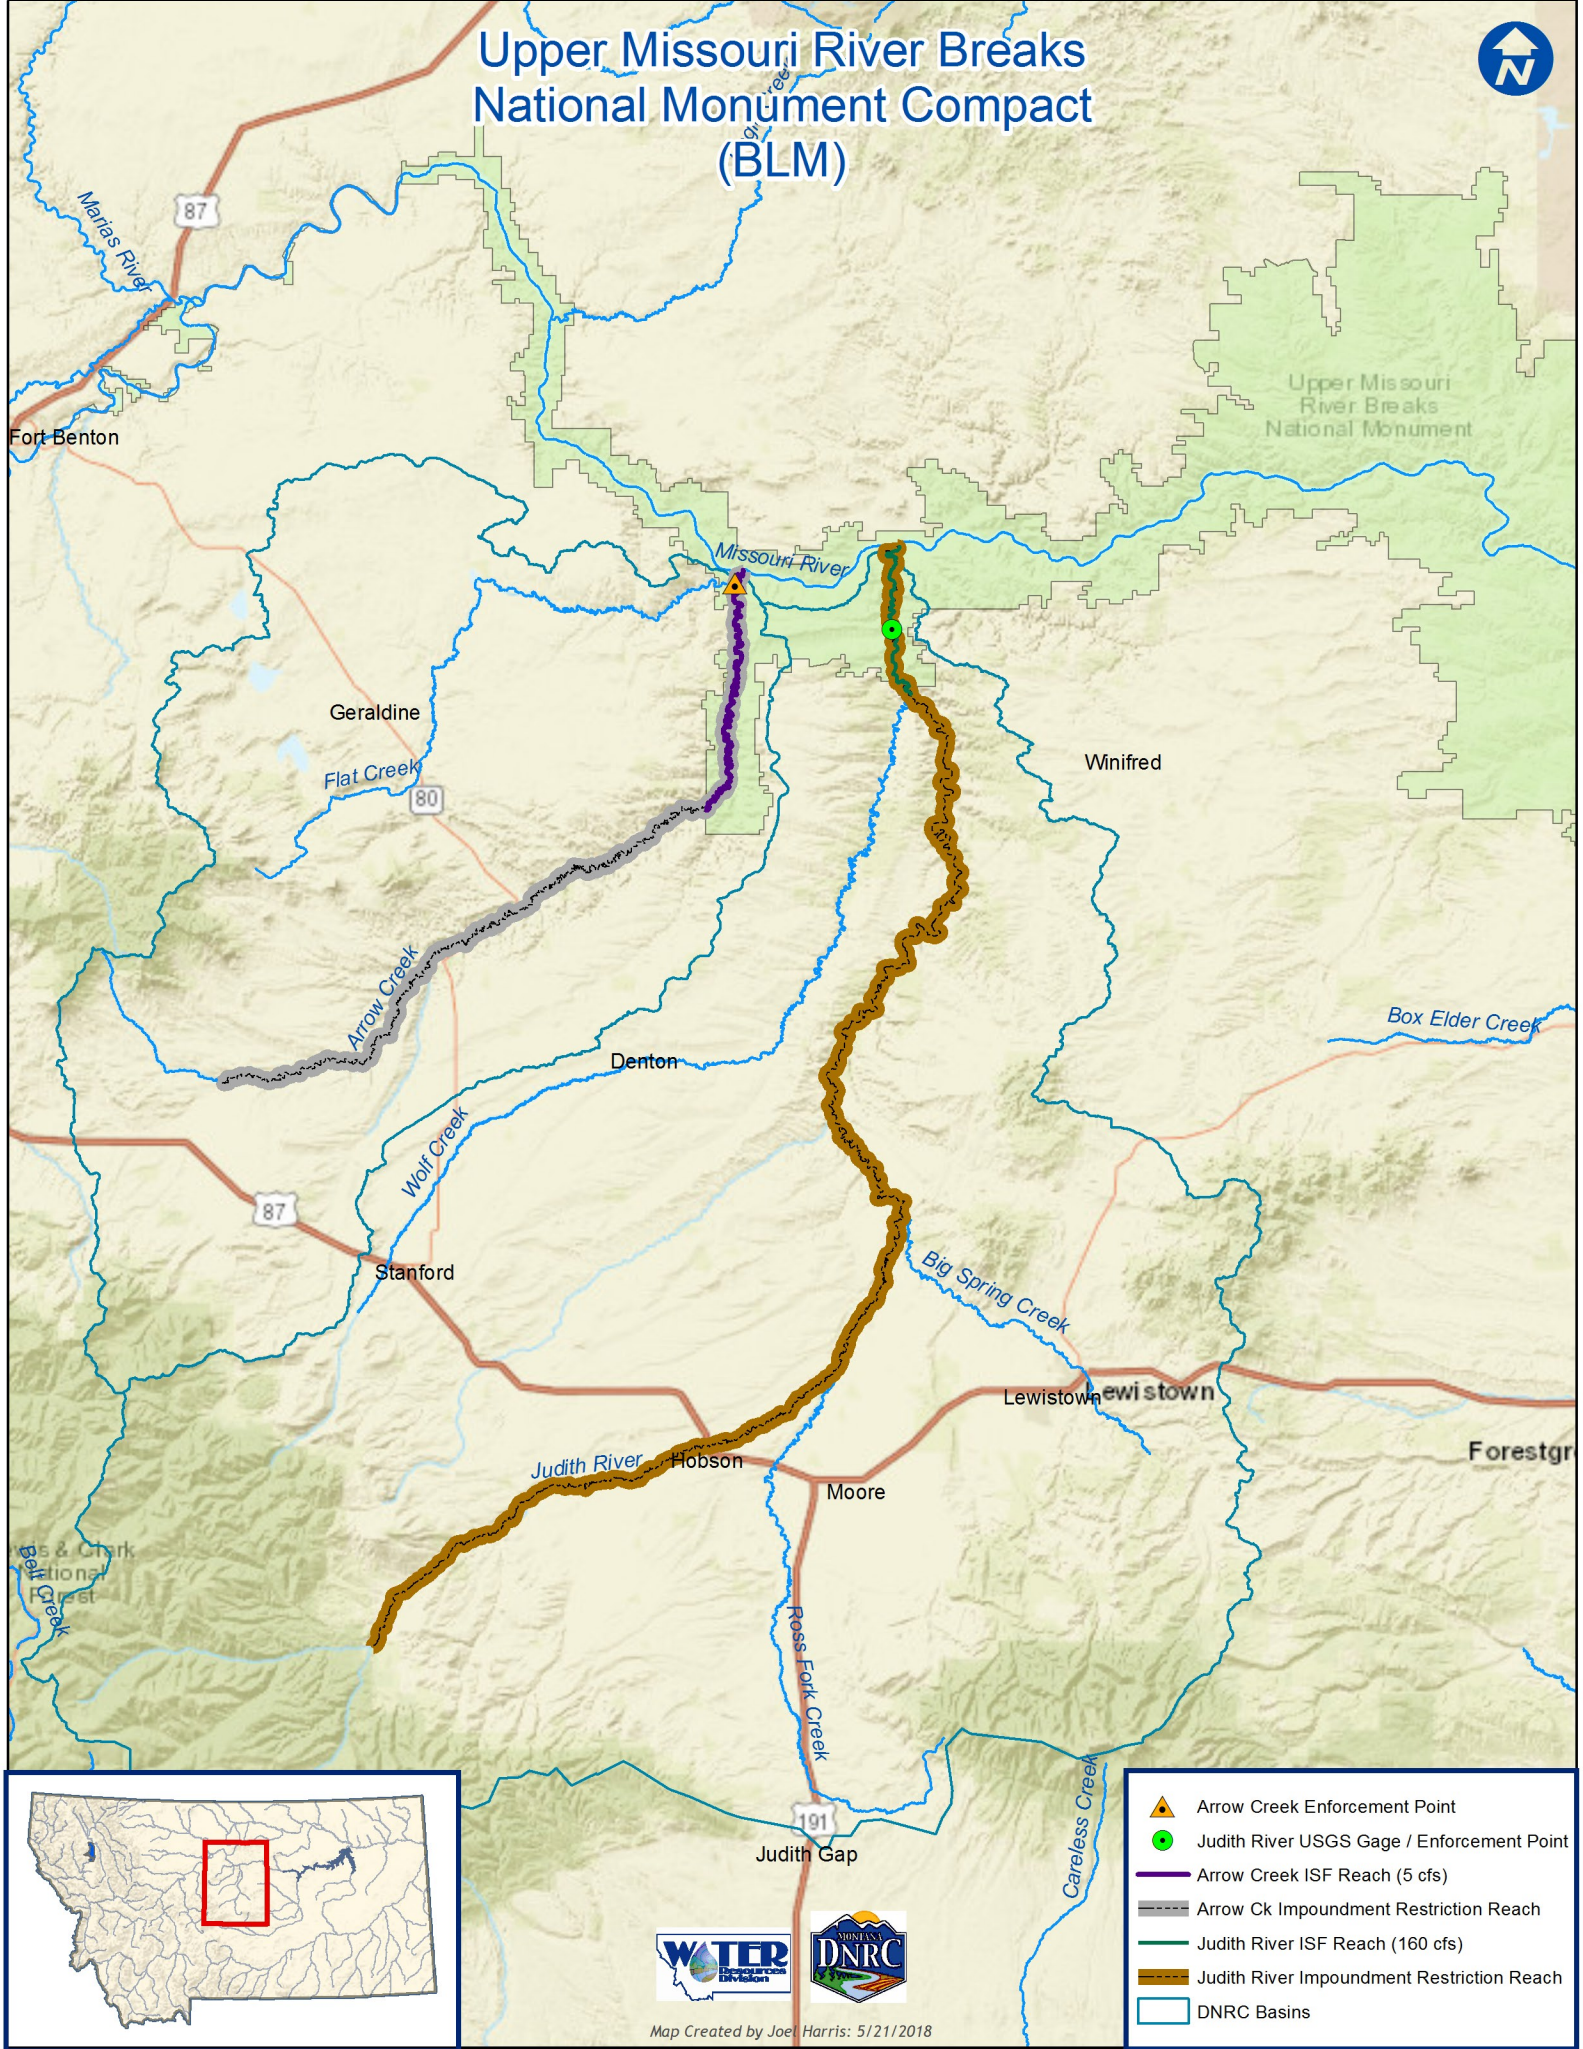

Upper Missouri River Breaks National Monument Compact (BLM)

- Arrow Creek Enforcement Point
- Judith River USGS Gage / Enforcement Point
- Arrow Creek ISF Reach (5 cfs)
- Arrow Ck Impoundment Restriction Reach
- Judith River ISF Reach (160 cfs)
- Judith River Impoundment Restriction Reach
- DNRC Basins