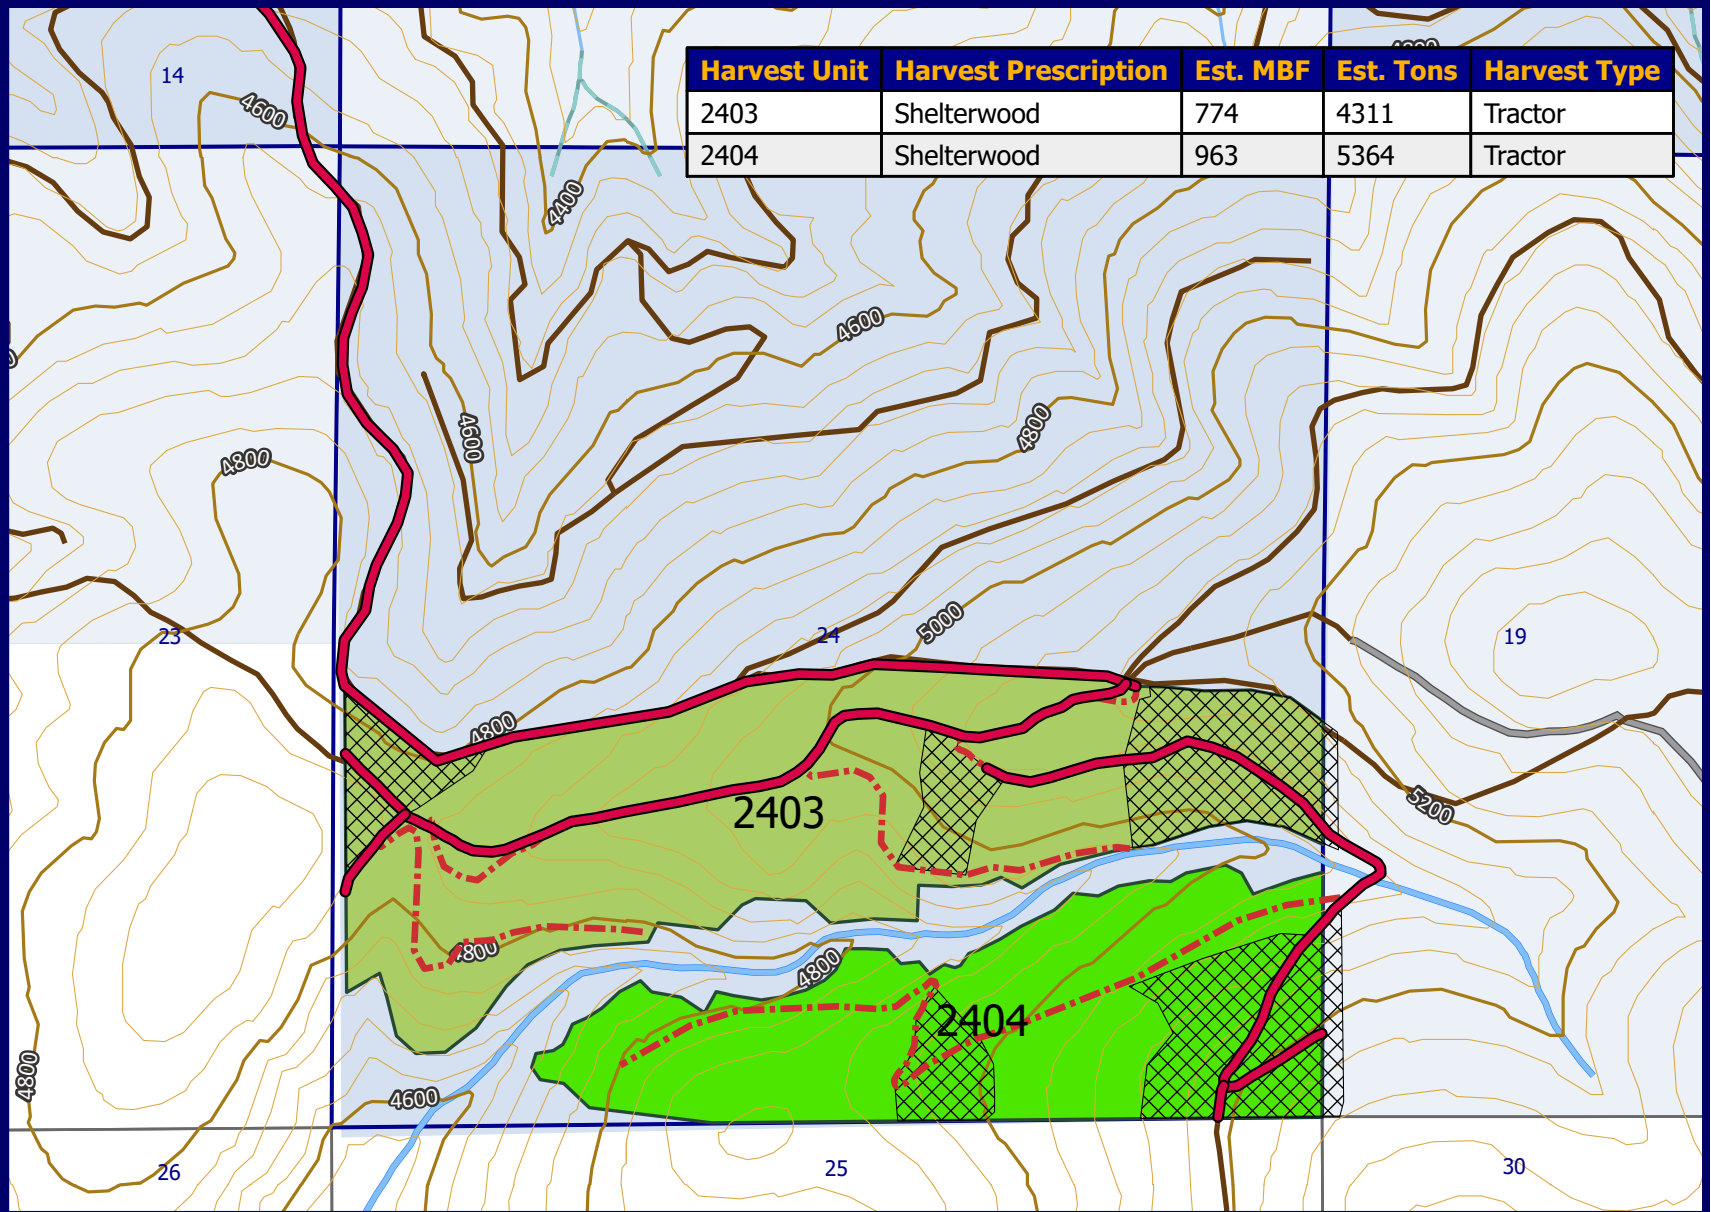

Sunset Potomac TS

Unit Map

T13N R15W
Section: 24

Harvest Unit	Harvest Prescription	Est. MBF	Est. Tons	Harvest Type
2403	Shelterwood	774	4311	Tractor
2404	Shelterwood	963	5364	Tractor

Allen, 4/20/26

Trust Lands Boundary	New Permanent
MT State Trust Lands	Sample Mark Area
State of MT	Harvest Units
Haul Route	2403
	2404