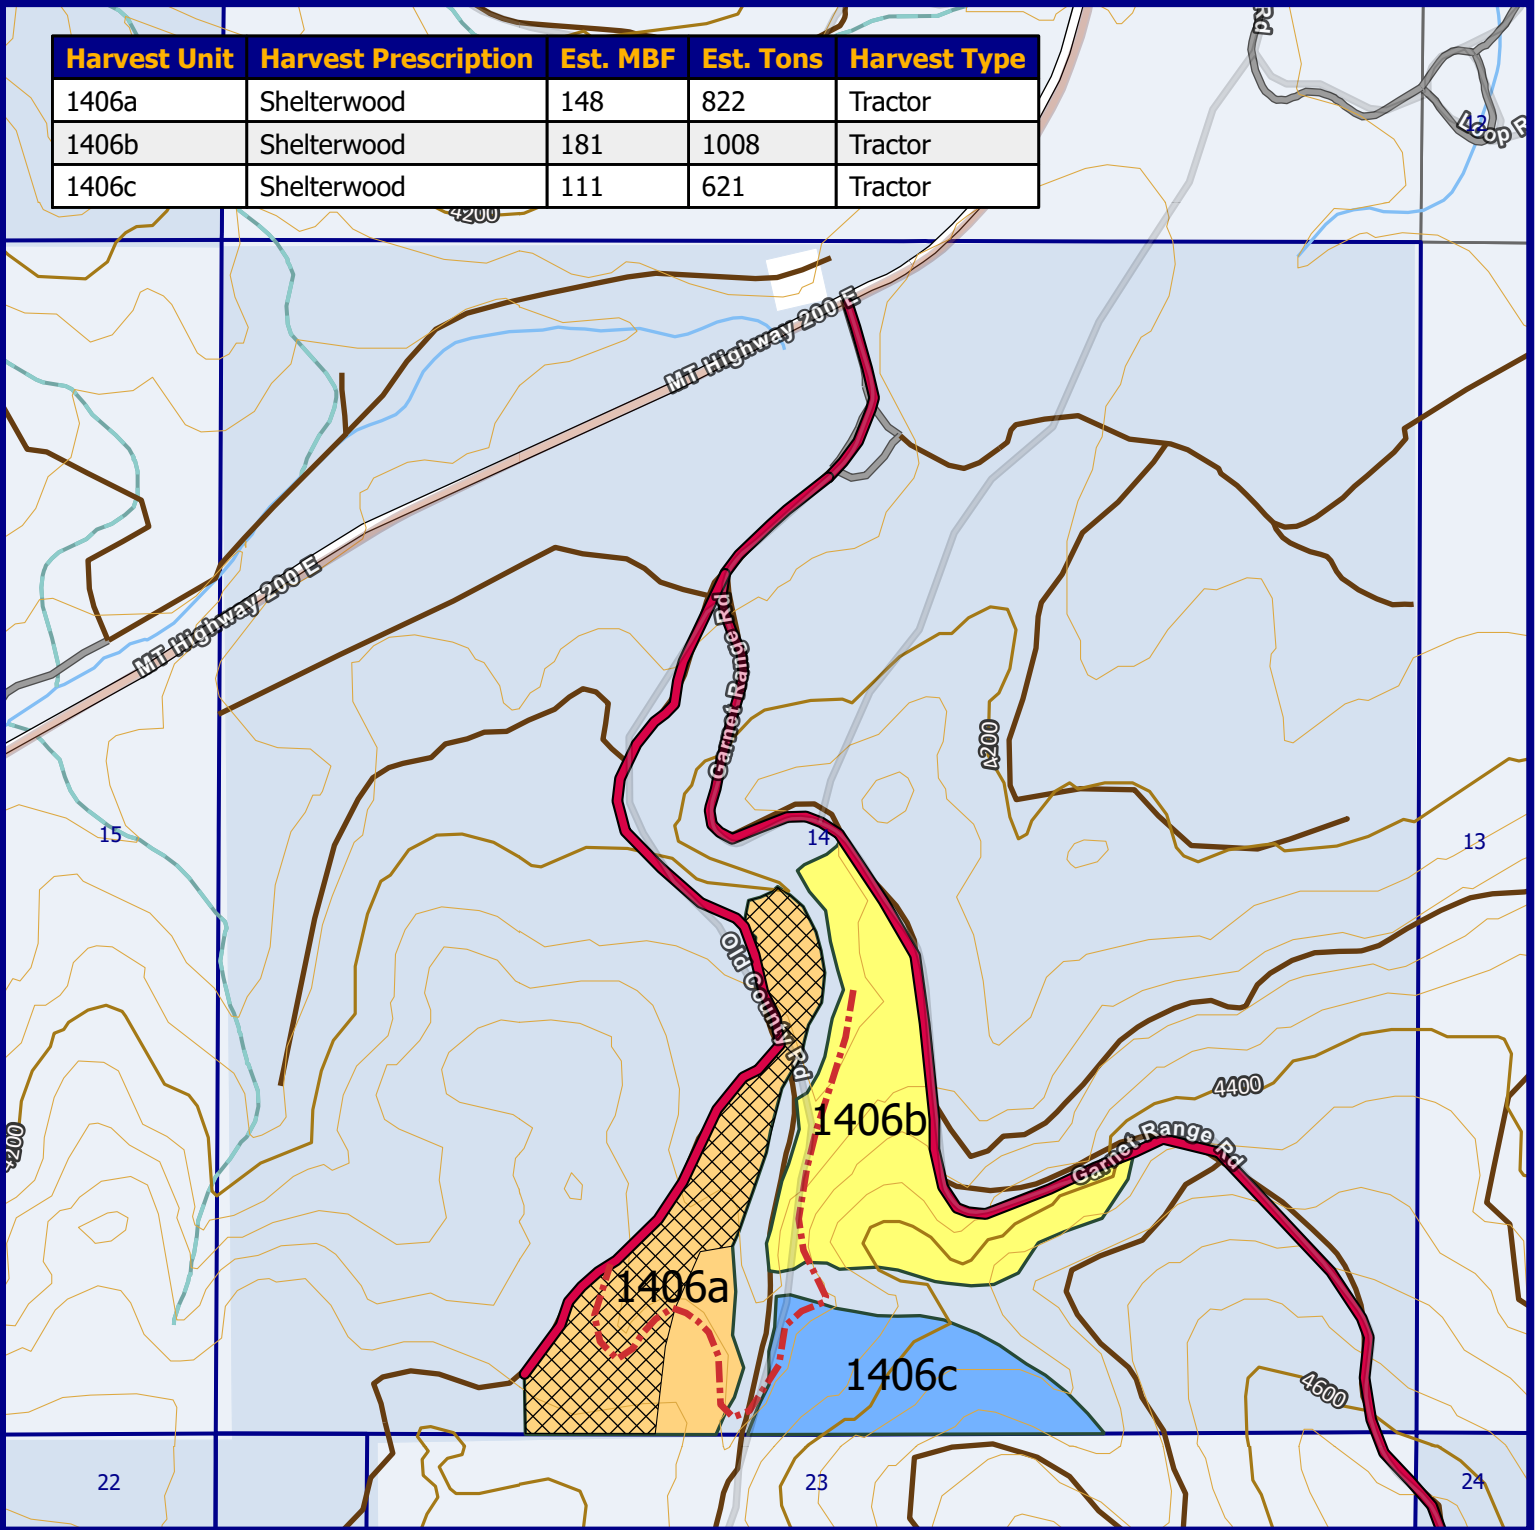

Sunset Potomac TS

Unit Map

Attachment A-2

T13N R15W Section(s): 14

Harvest Unit	Harvest Prescription	Est. MBF	Est. Tons	Harvest Type
1406a	Shelterwood	148	822	Tractor
1406b	Shelterwood	181	1008	Tractor
1406c	Shelterwood	111	621	Tractor

Trust Lands Boundary	Sample Mark Area
MT State Trust Lands	Harvest Units
State of MT	1406a
Haul Route	1406b
New Permanent	1406c

Allen, 4/3/26