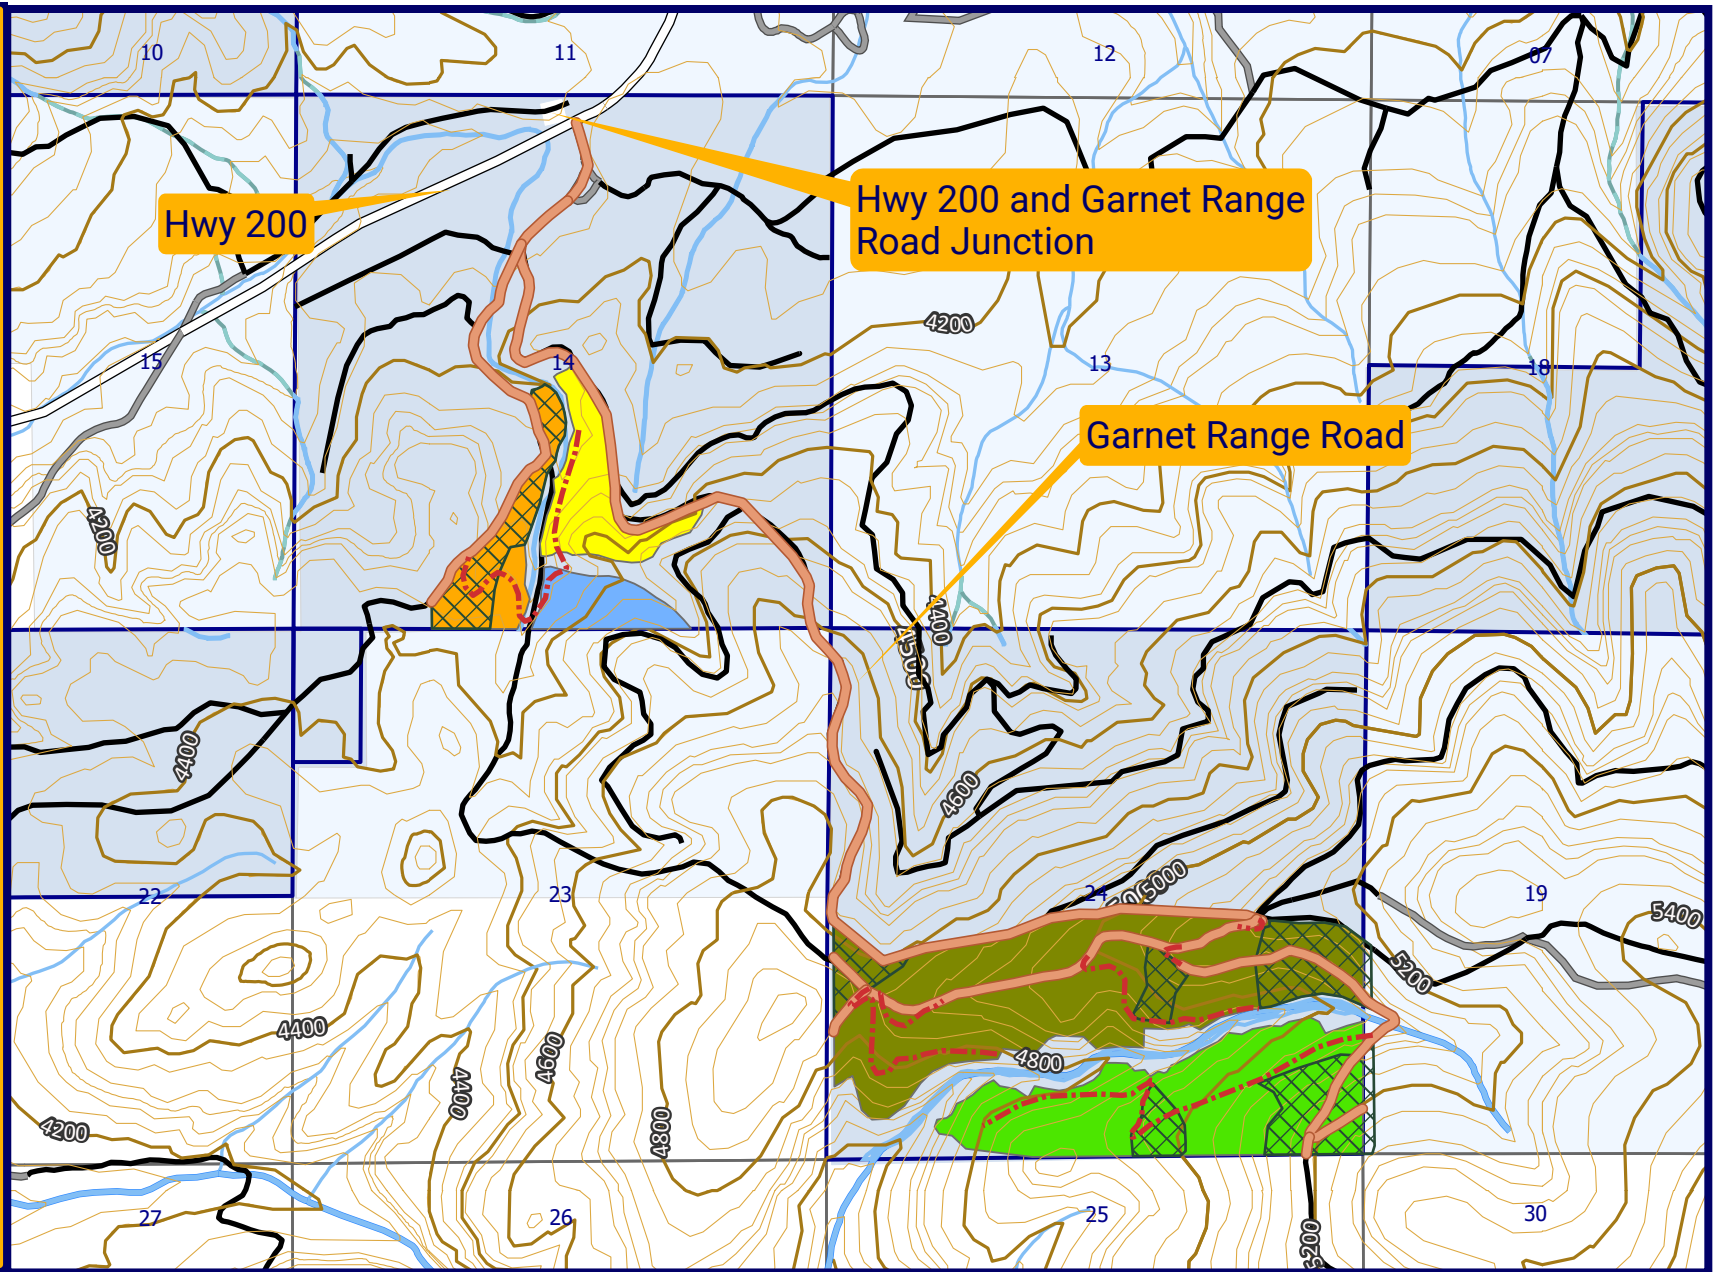

Sunset Potomac TS

Haul Map
T13N R15W
Section(s): 14,24

Highway	State of MT	1406c
Open/Public Rd	Sample Mark Area	2403
Restricted Access Rd	HarvestUnit	2404
Trust Lands Boundary	1406a	Haul Route
MT State Trust Lands	1406b	New Permanent