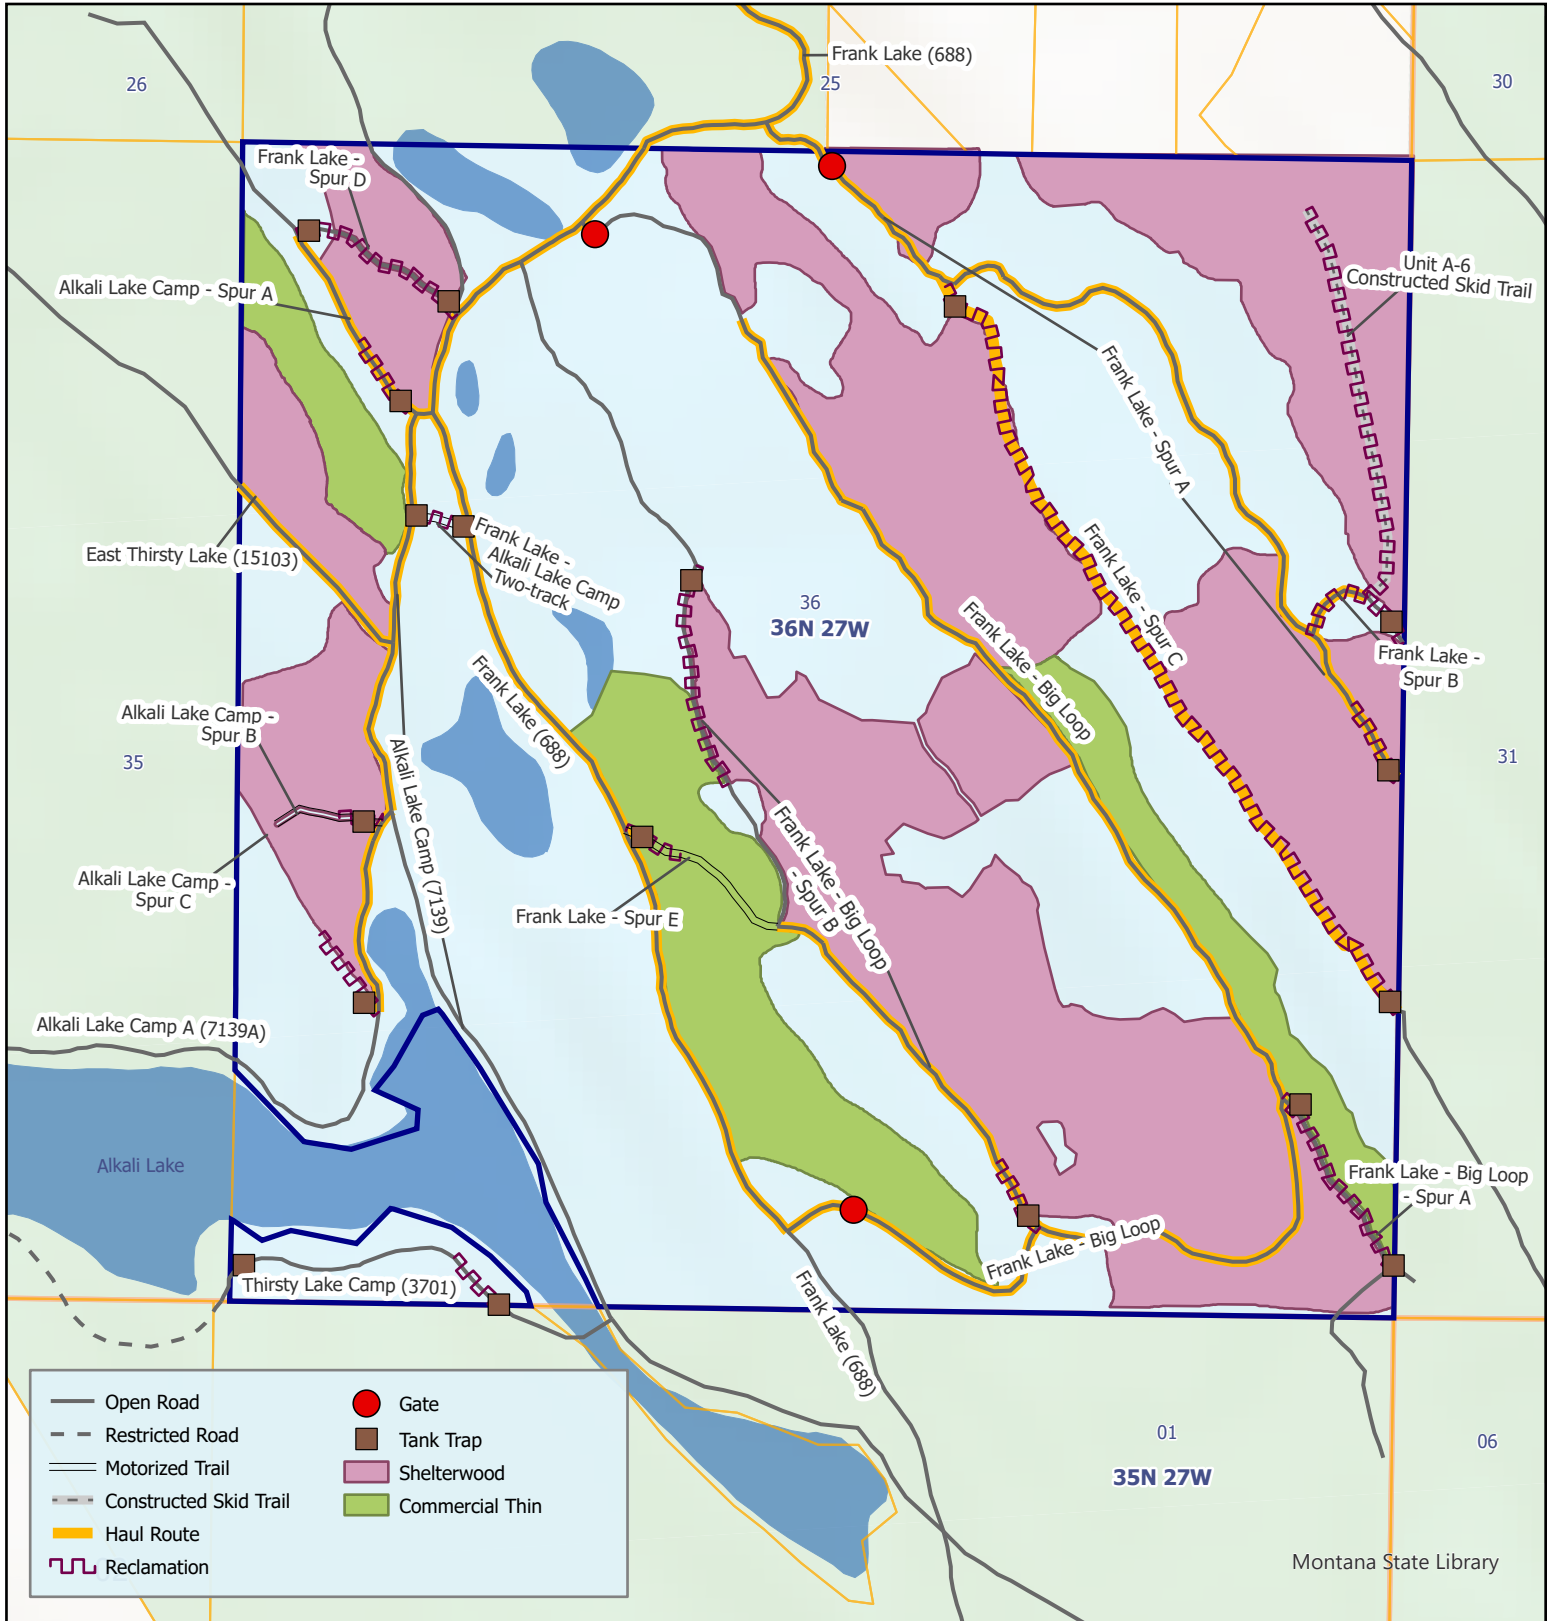

Pink Barna-kal Timber Sale: Alkali Final Road Work Map

Section 36 T36N R27W

Attachment A: Page 4 of 6

Jan 2026
S. Golden