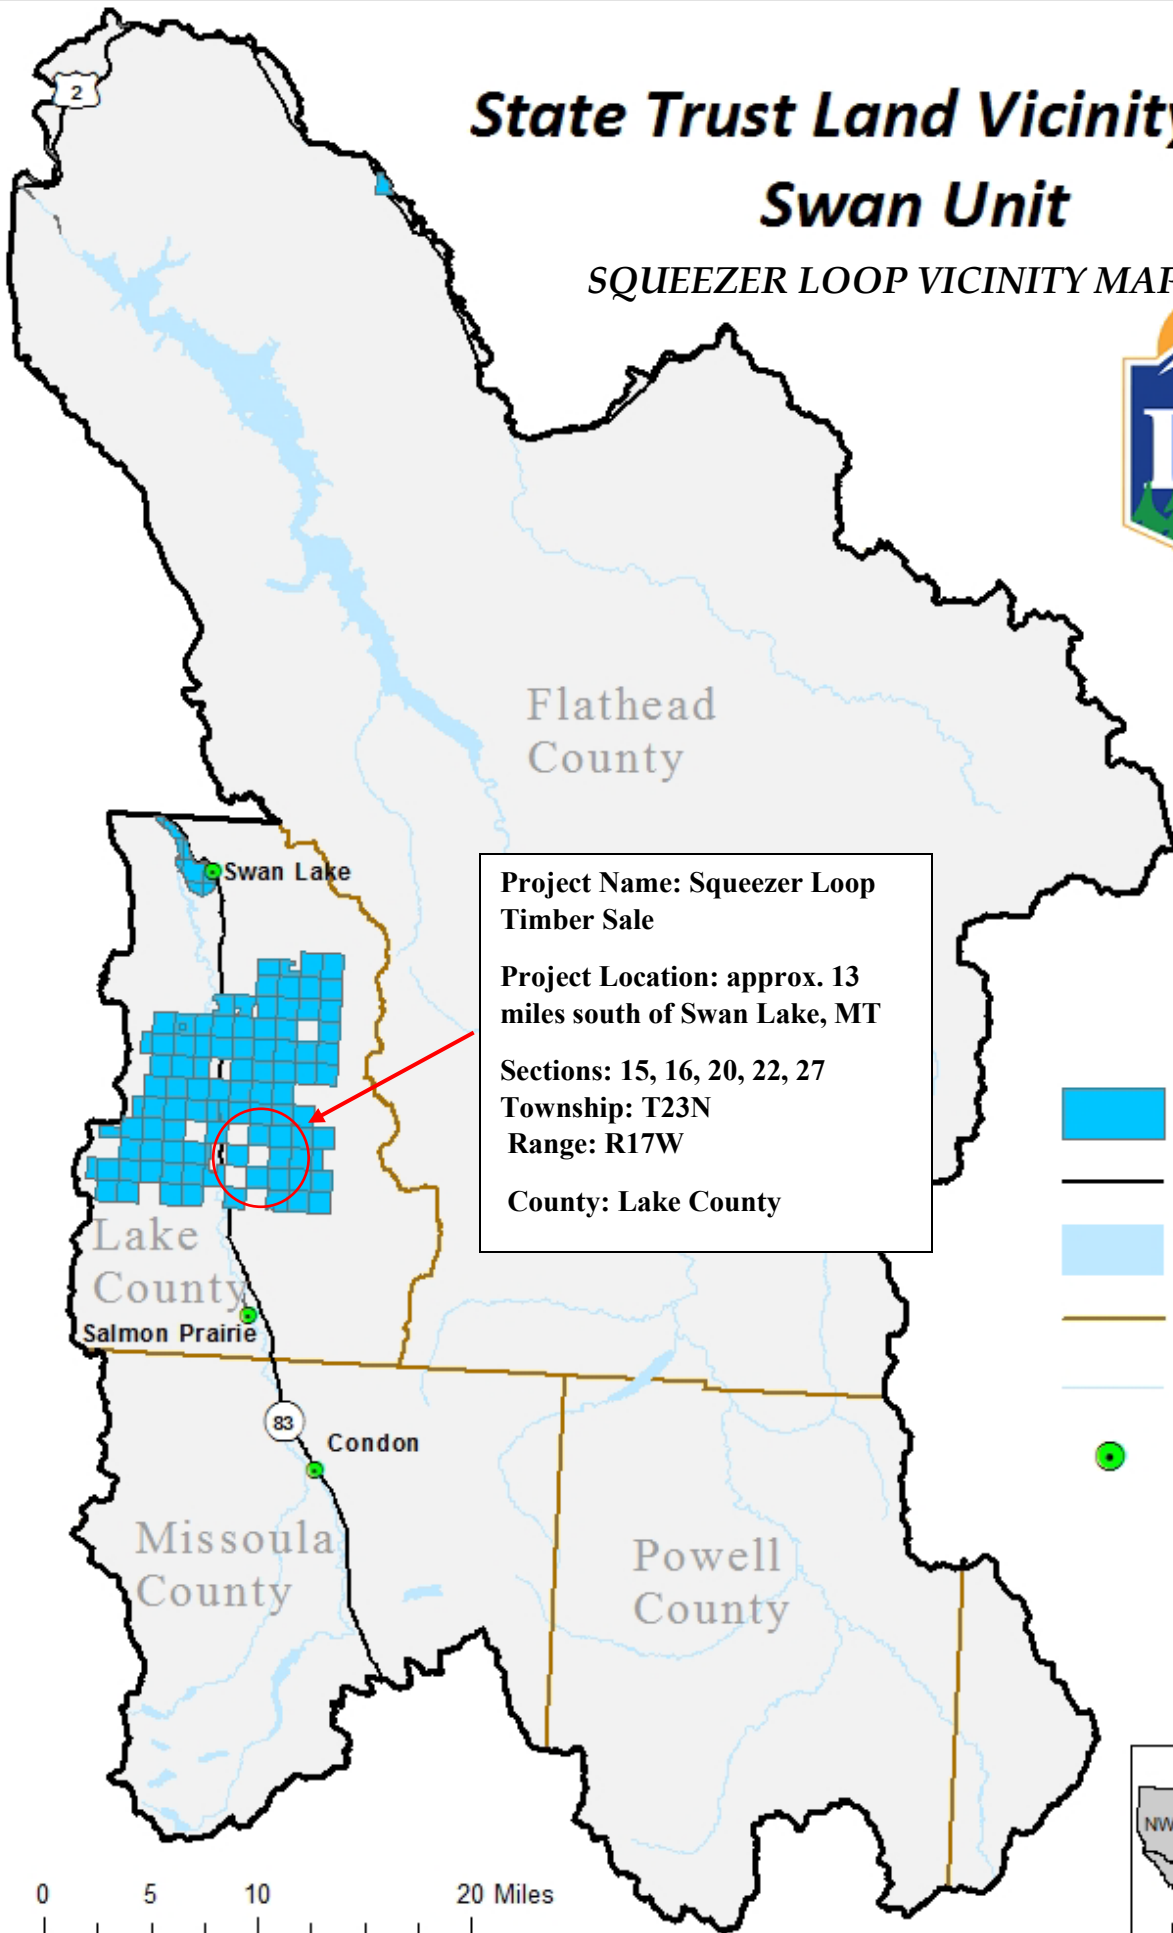

State Trust Land Vicinity Map Swan Unit

SQUEEZER LOOP VICINITY MAP

Project Name: Squeezer Loop Timber Sale
Project Location: approx. 13 miles south of Swan Lake, MT
Sections: 15, 16, 20, 22, 27
Township: T23N
Range: R17W
County: Lake County

- State Trust Land
- Major Roads
- Water Bodies
- County Lines
- Rivers
- Towns