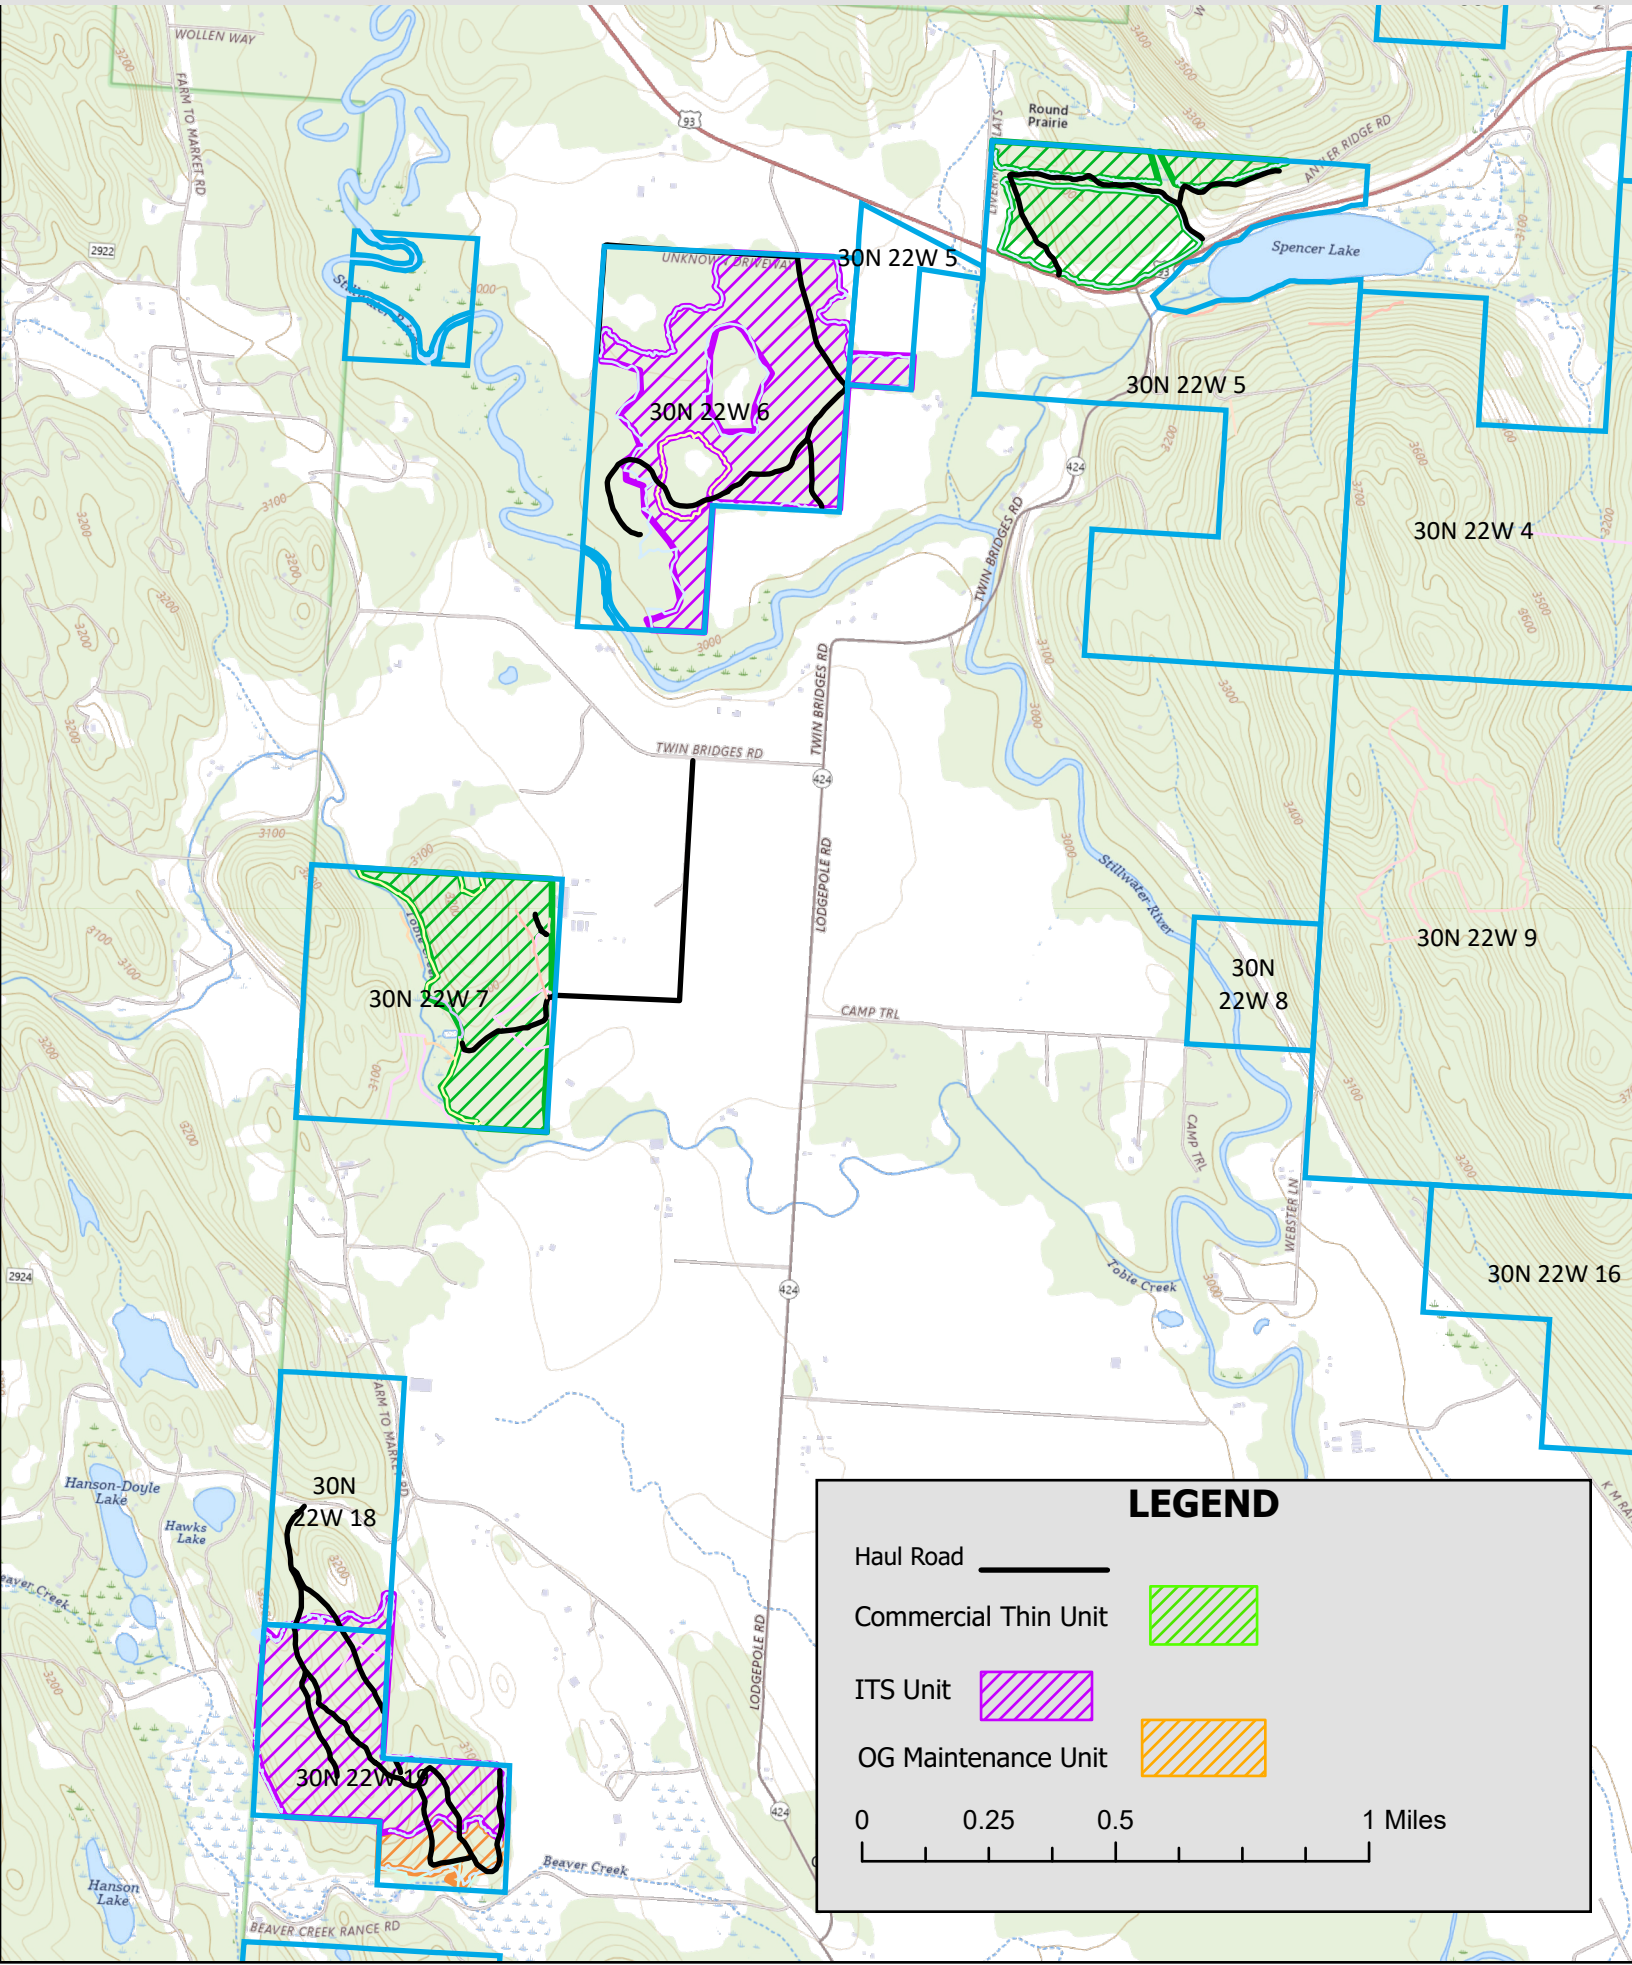

ROUND PRAIRIE TIMBER SALE

S. 5, 6, 7, 18, 19, T30N, R22W

LEGEND

Haul Road	
Commercial Thin Unit	
ITS Unit	
OG Maintenance Unit	

0 0.25 0.5 1 Miles