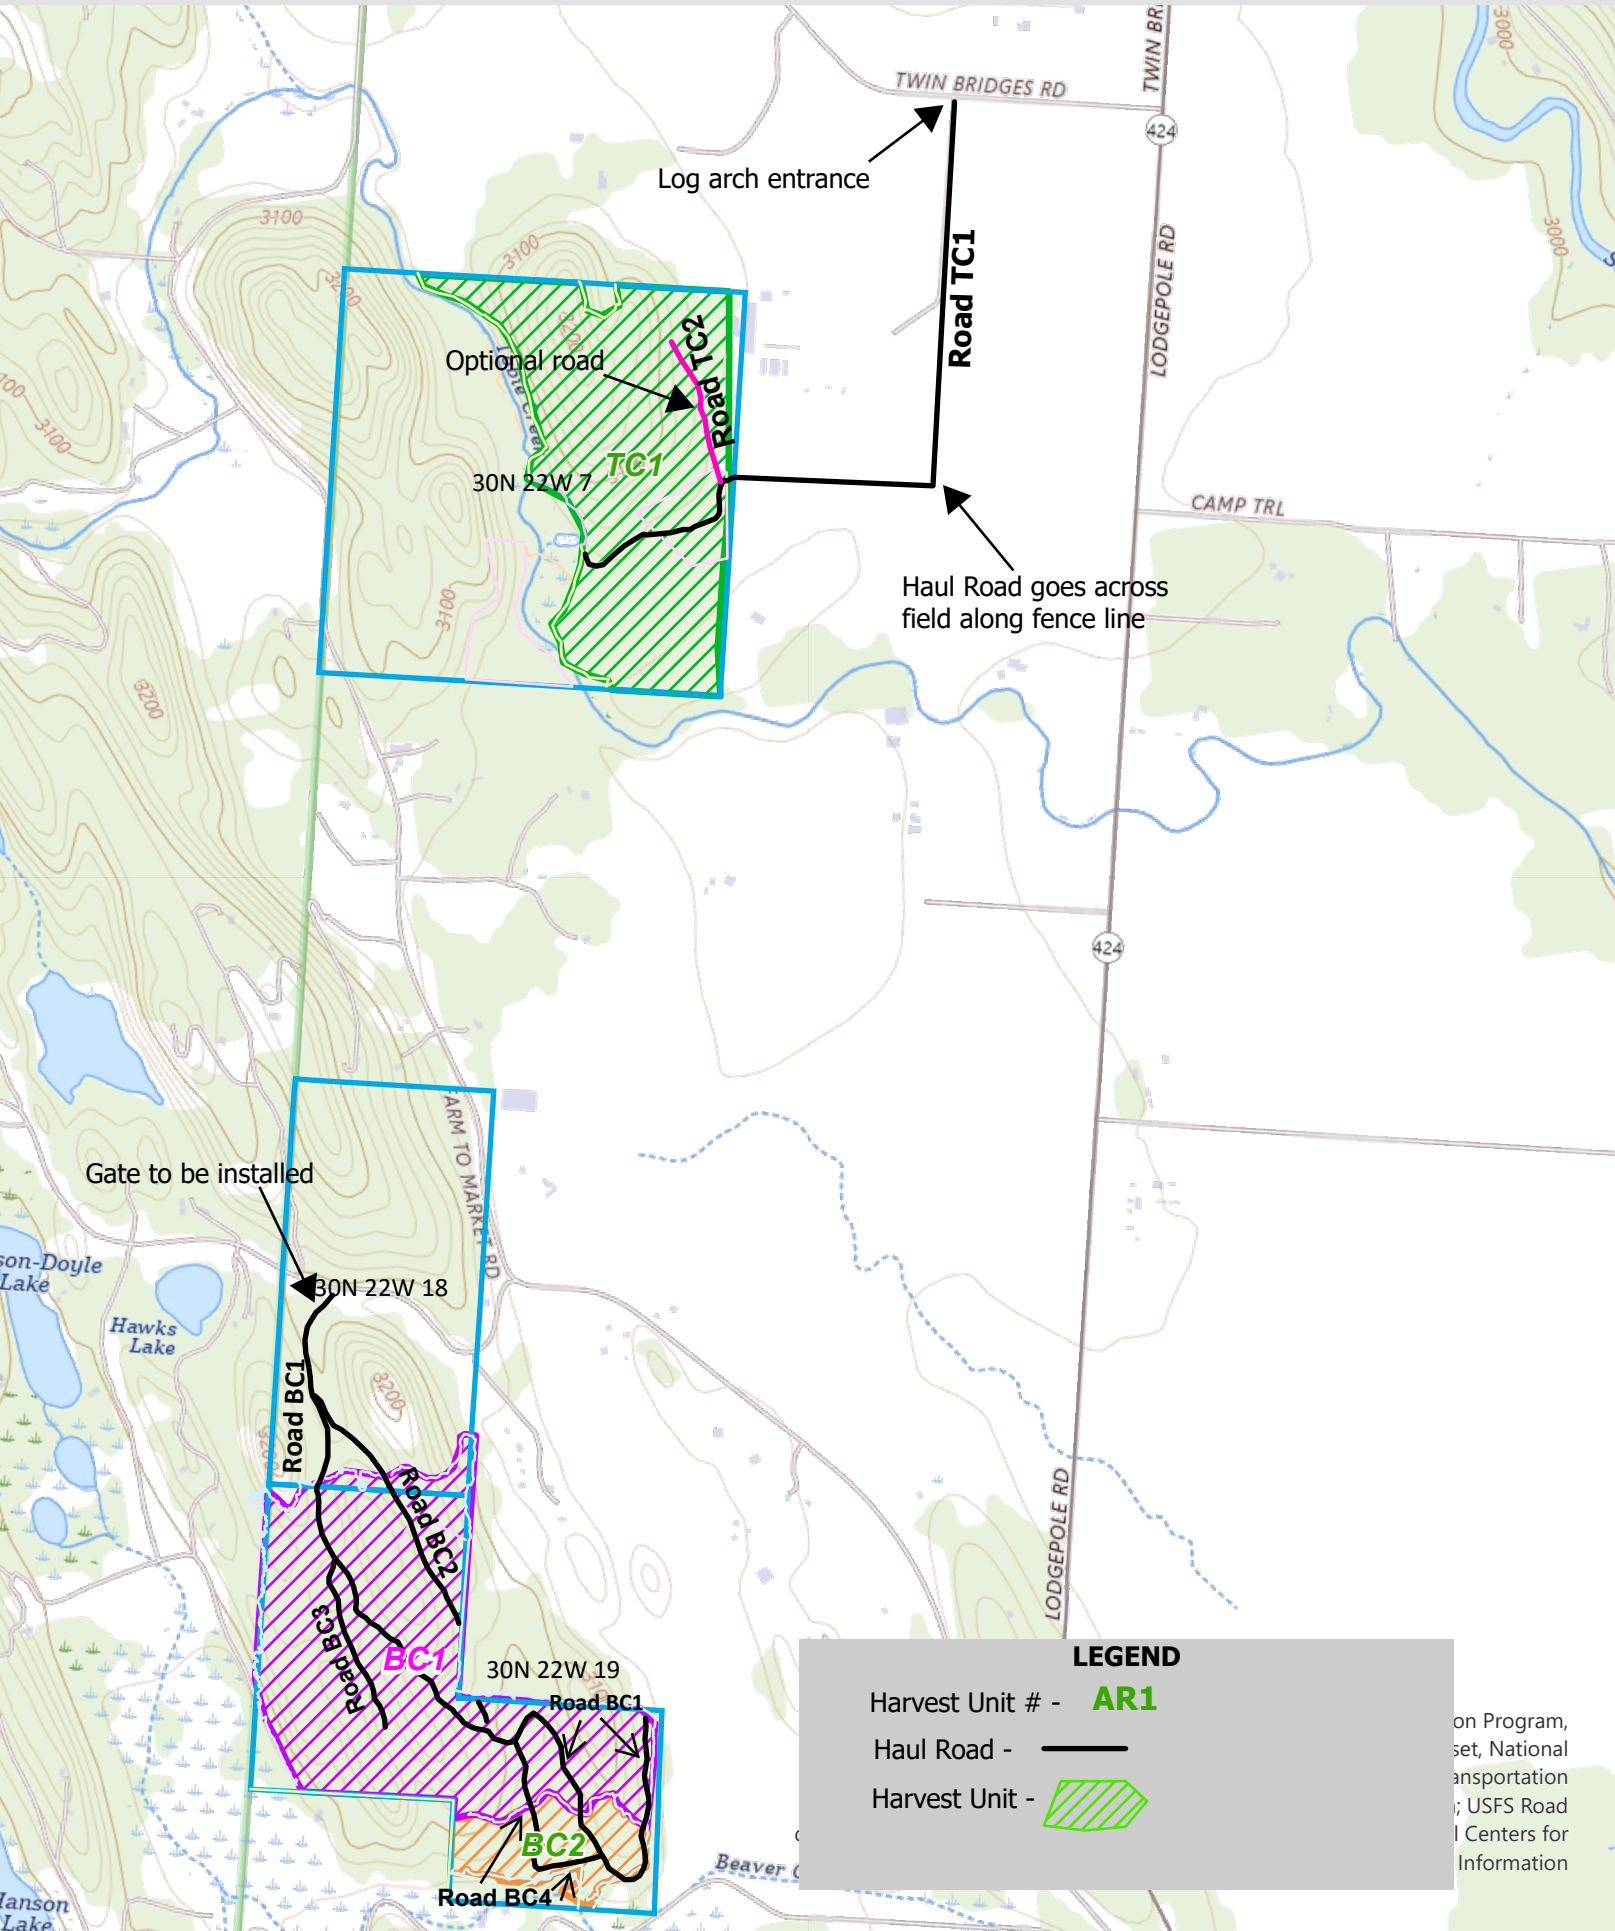

Round Prairie Timber Sale Tobie Creek & Beaver Creek Units

LEGEND

- Harvest Unit # - **AR1**
- Haul Road - **—**
- Harvest Unit - **[Green Hatched Box]**

on Program,
set, National
transportation
; USFS Road
Centers for
Information