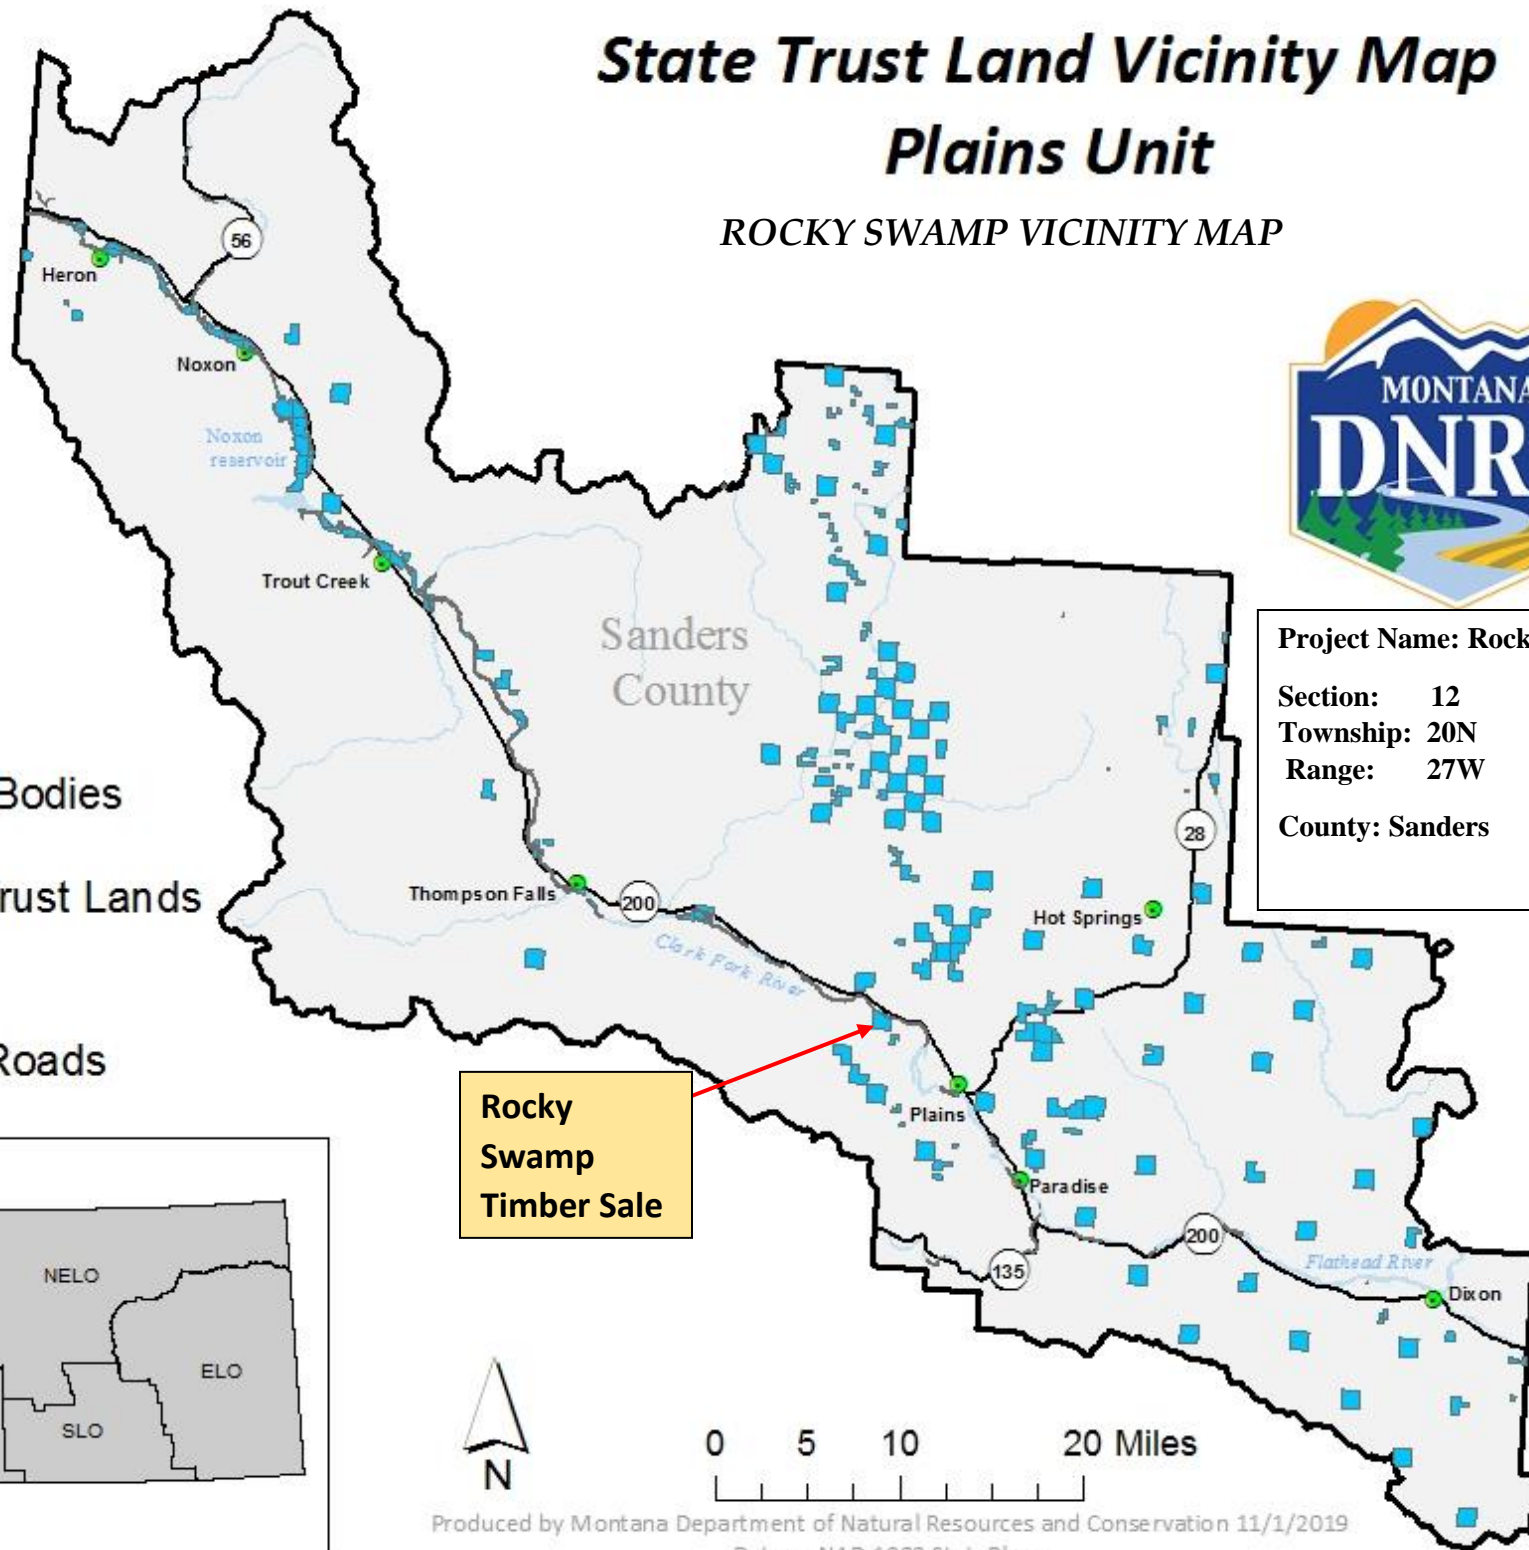

State Trust Land Vicinity Map Plains Unit

ROCKY SWAMP VICINITY MAP

Project Name: Rocky Swamp
Section: 12
Township: 20N
Range: 27W
County: Sanders

- Rivers
- Water Bodies
- State Trust Lands
- Towns
- Major Roads

**Rocky
Swamp
Timber Sale**

0 5 10 20 Miles