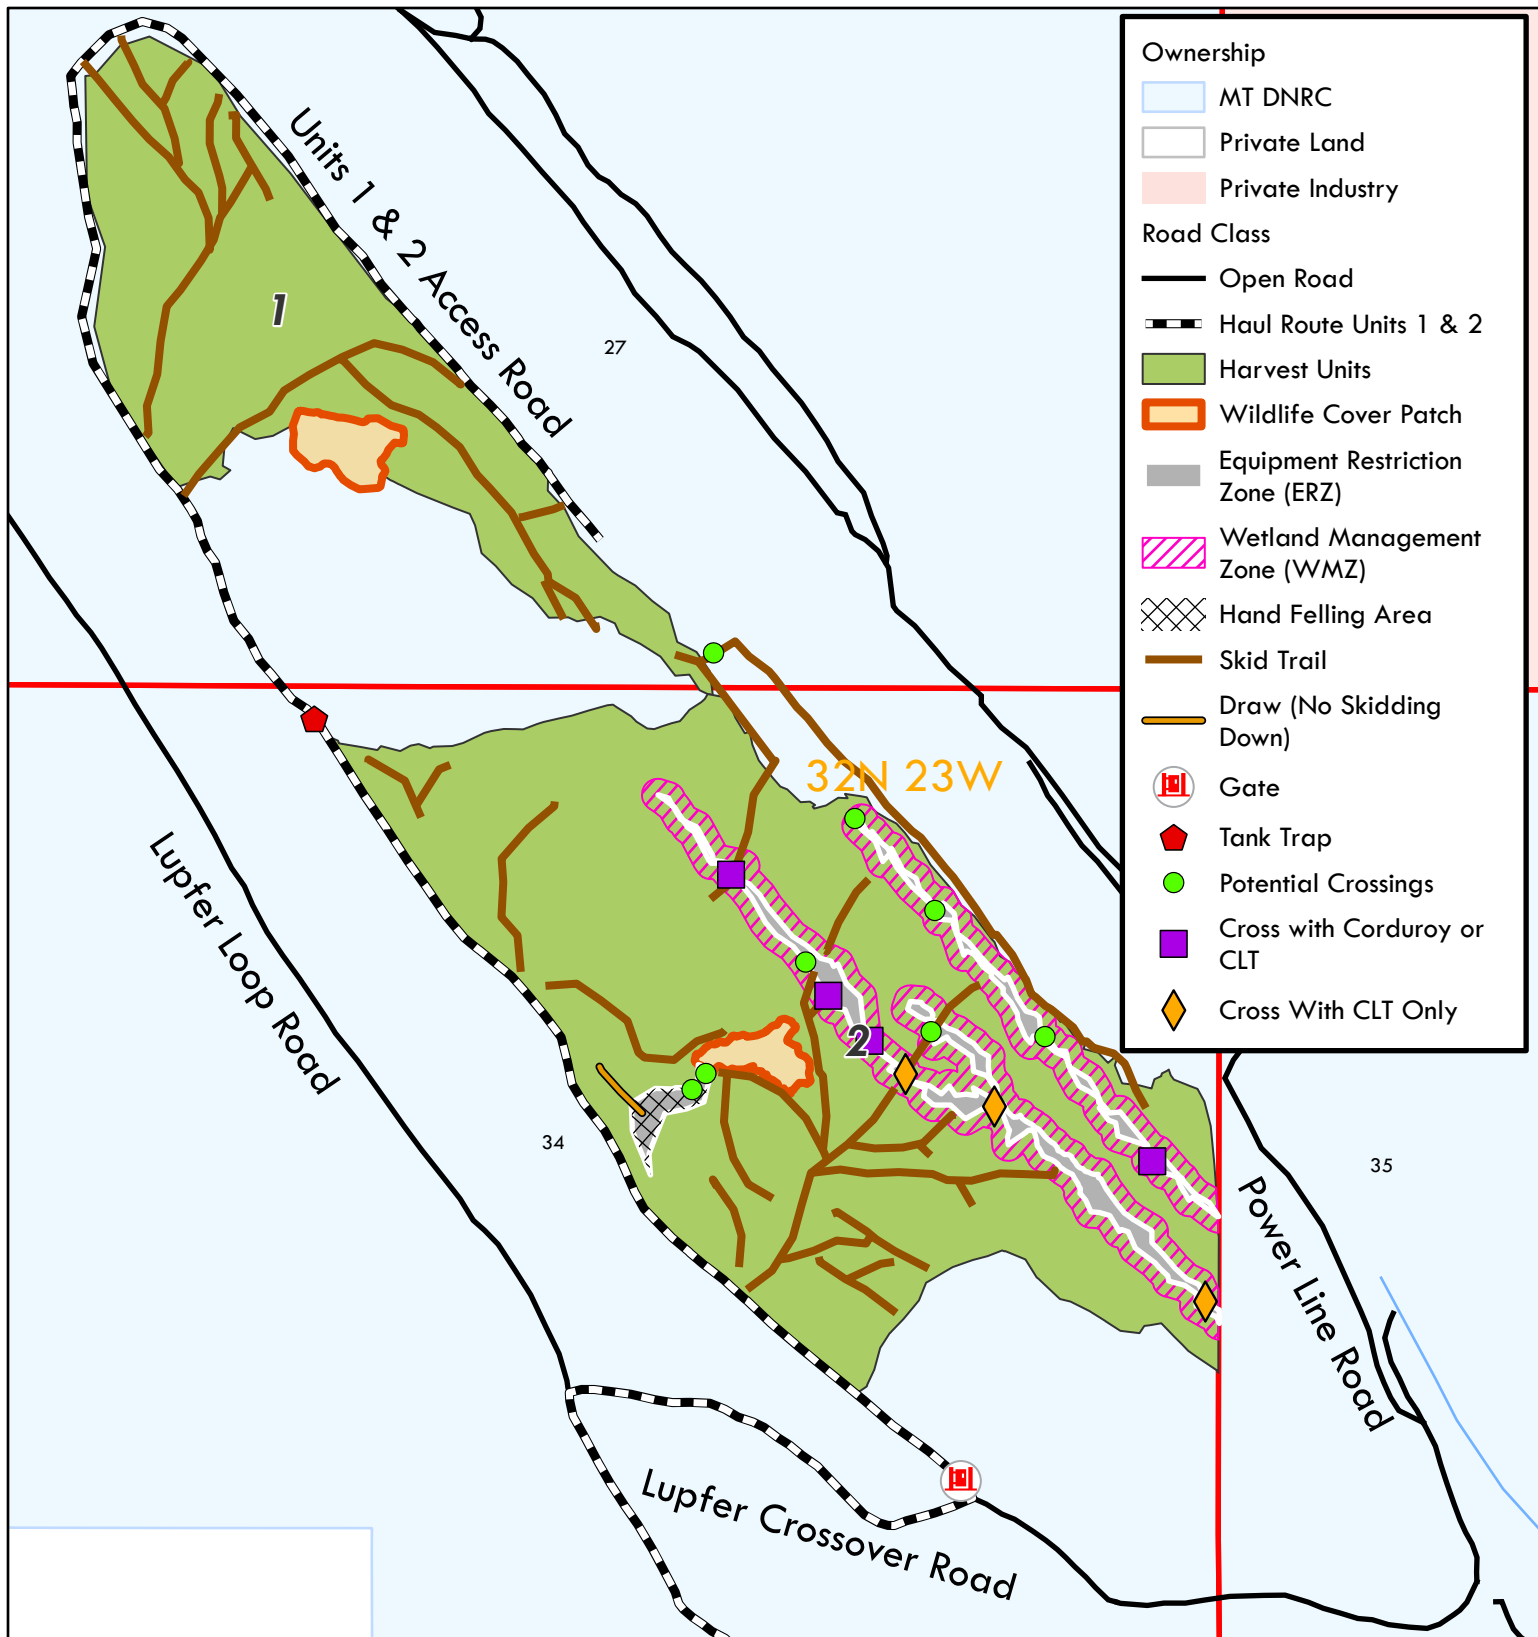

Lupfer Loop Timber Sale Units 1 & 2 Harvest Detail Map

Sections 27, 34, 35
T32N R23W

Ownership

- MT DNRC
- Private Land
- Private Industry

Road Class

- Open Road
- Haul Route Units 1 & 2

Other Features

- Harvest Units
- Wildlife Cover Patch
- Equipment Restriction Zone (ERZ)
- Wetland Management Zone (WMZ)
- Hand Felling Area
- Skid Trail
- Draw (No Skidding Down)
- Gate
- Tank Trap
- Potential Crossings
- Cross with Corduroy or CLT
- Cross With CLT Only