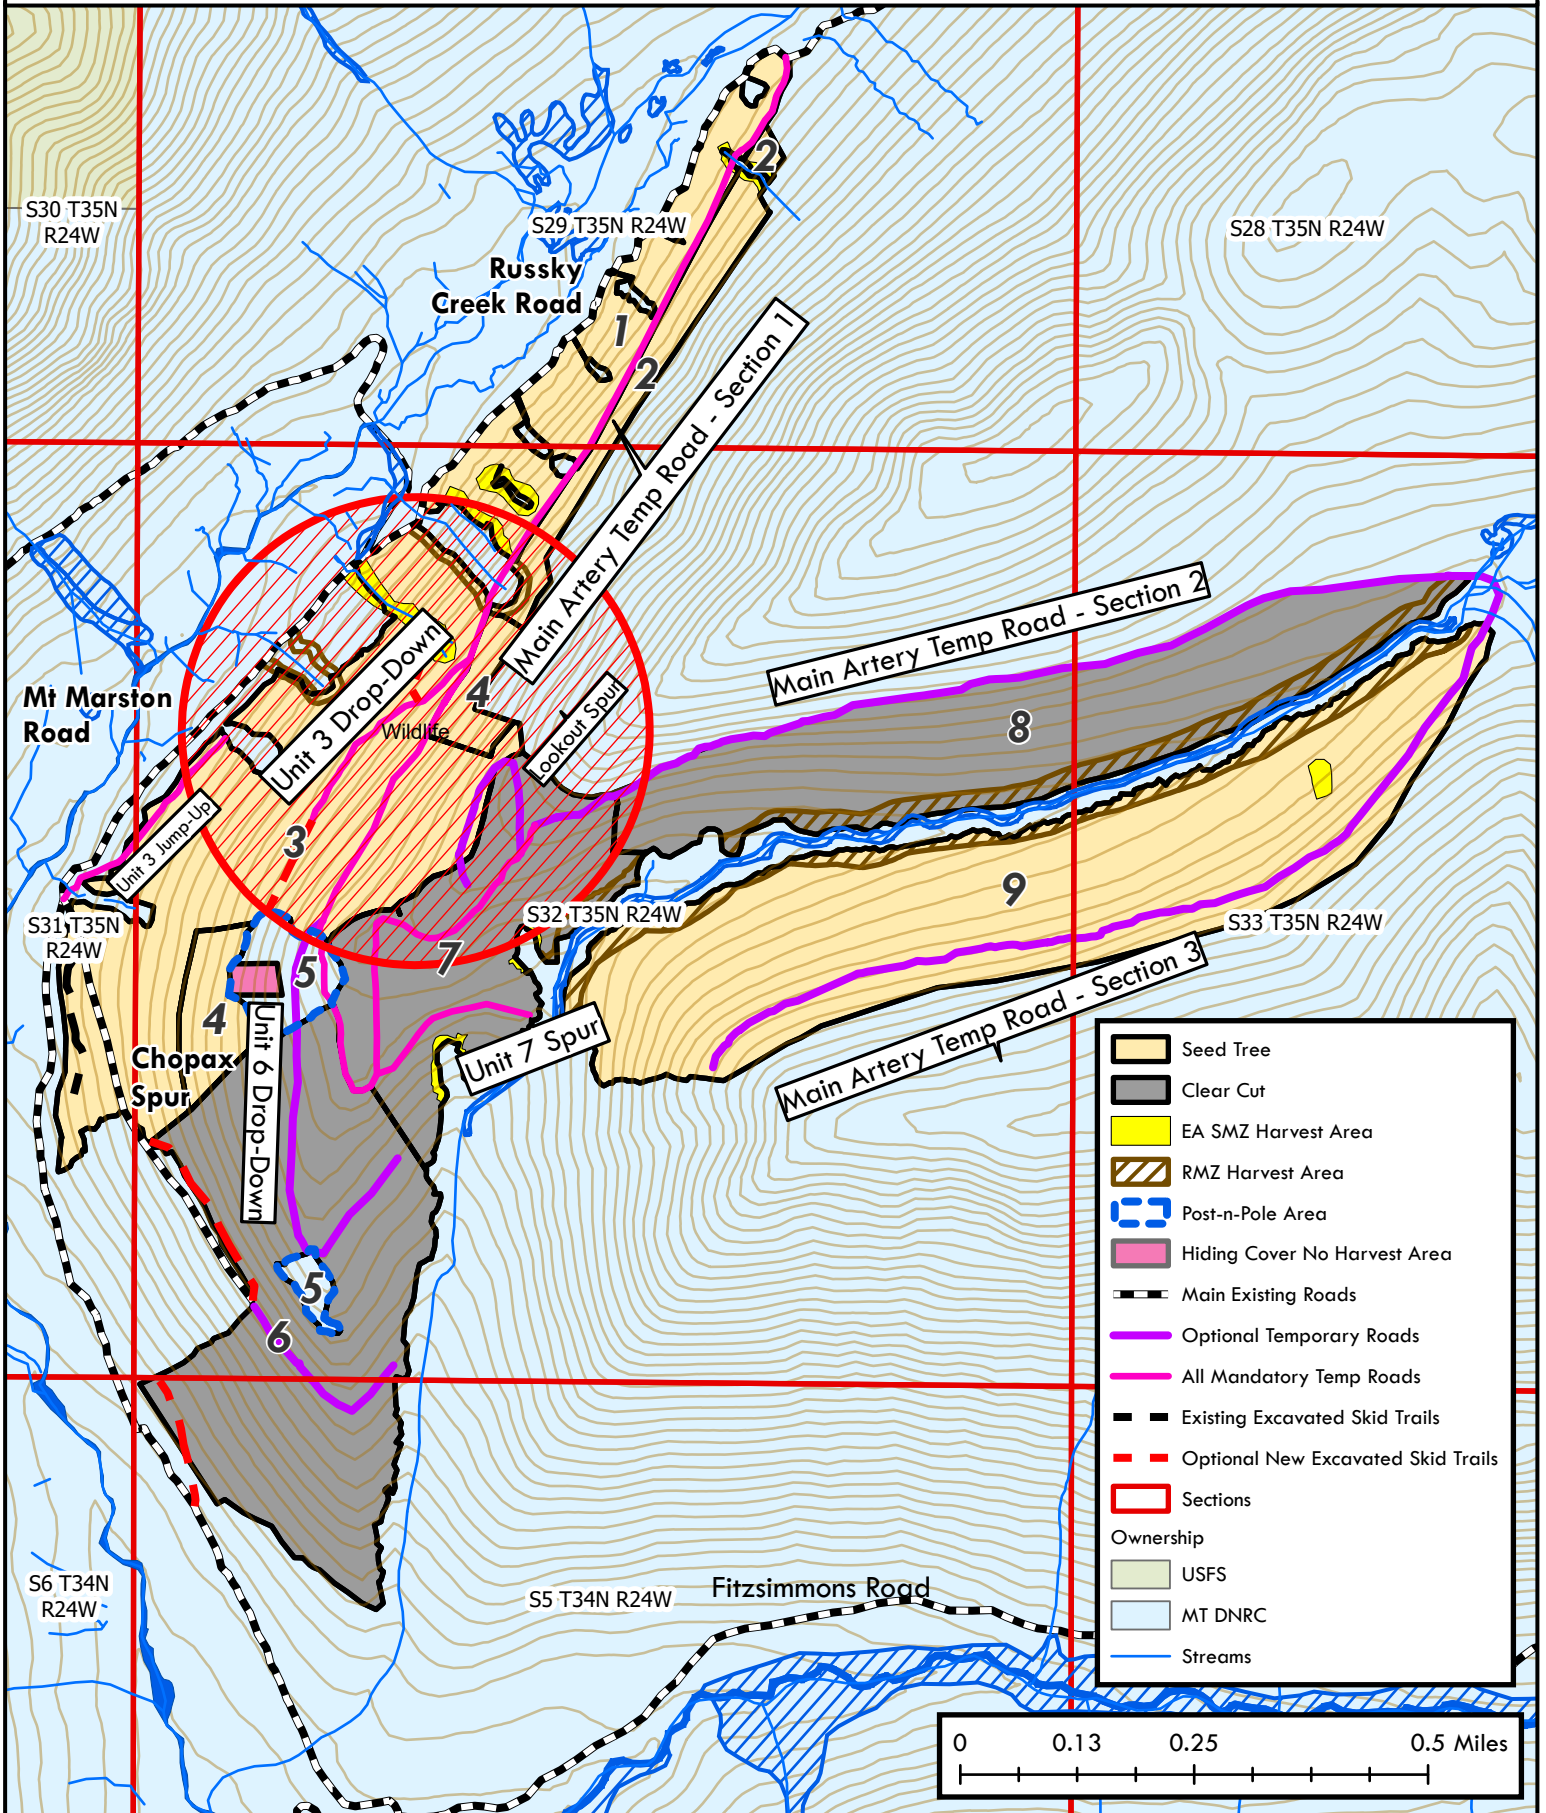

Chopax Harvest Prescription Map

Sections 29, 31, 32, 33 of T35N R24W and 5 of T34N R24W

LHT 1 / 27 / 2025

- Seed Tree
- Clear Cut
- EA SMZ Harvest Area
- RMZ Harvest Area
- Post-n-Pole Area
- Hiding Cover No Harvest Area
- Main Existing Roads
- Optional Temporary Roads
- All Mandatory Temp Roads
- Existing Excavated Skid Trails
- Optional New Excavated Skid Trails
- Sections
- Ownership
- USFS
- MT DNRC
- Streams