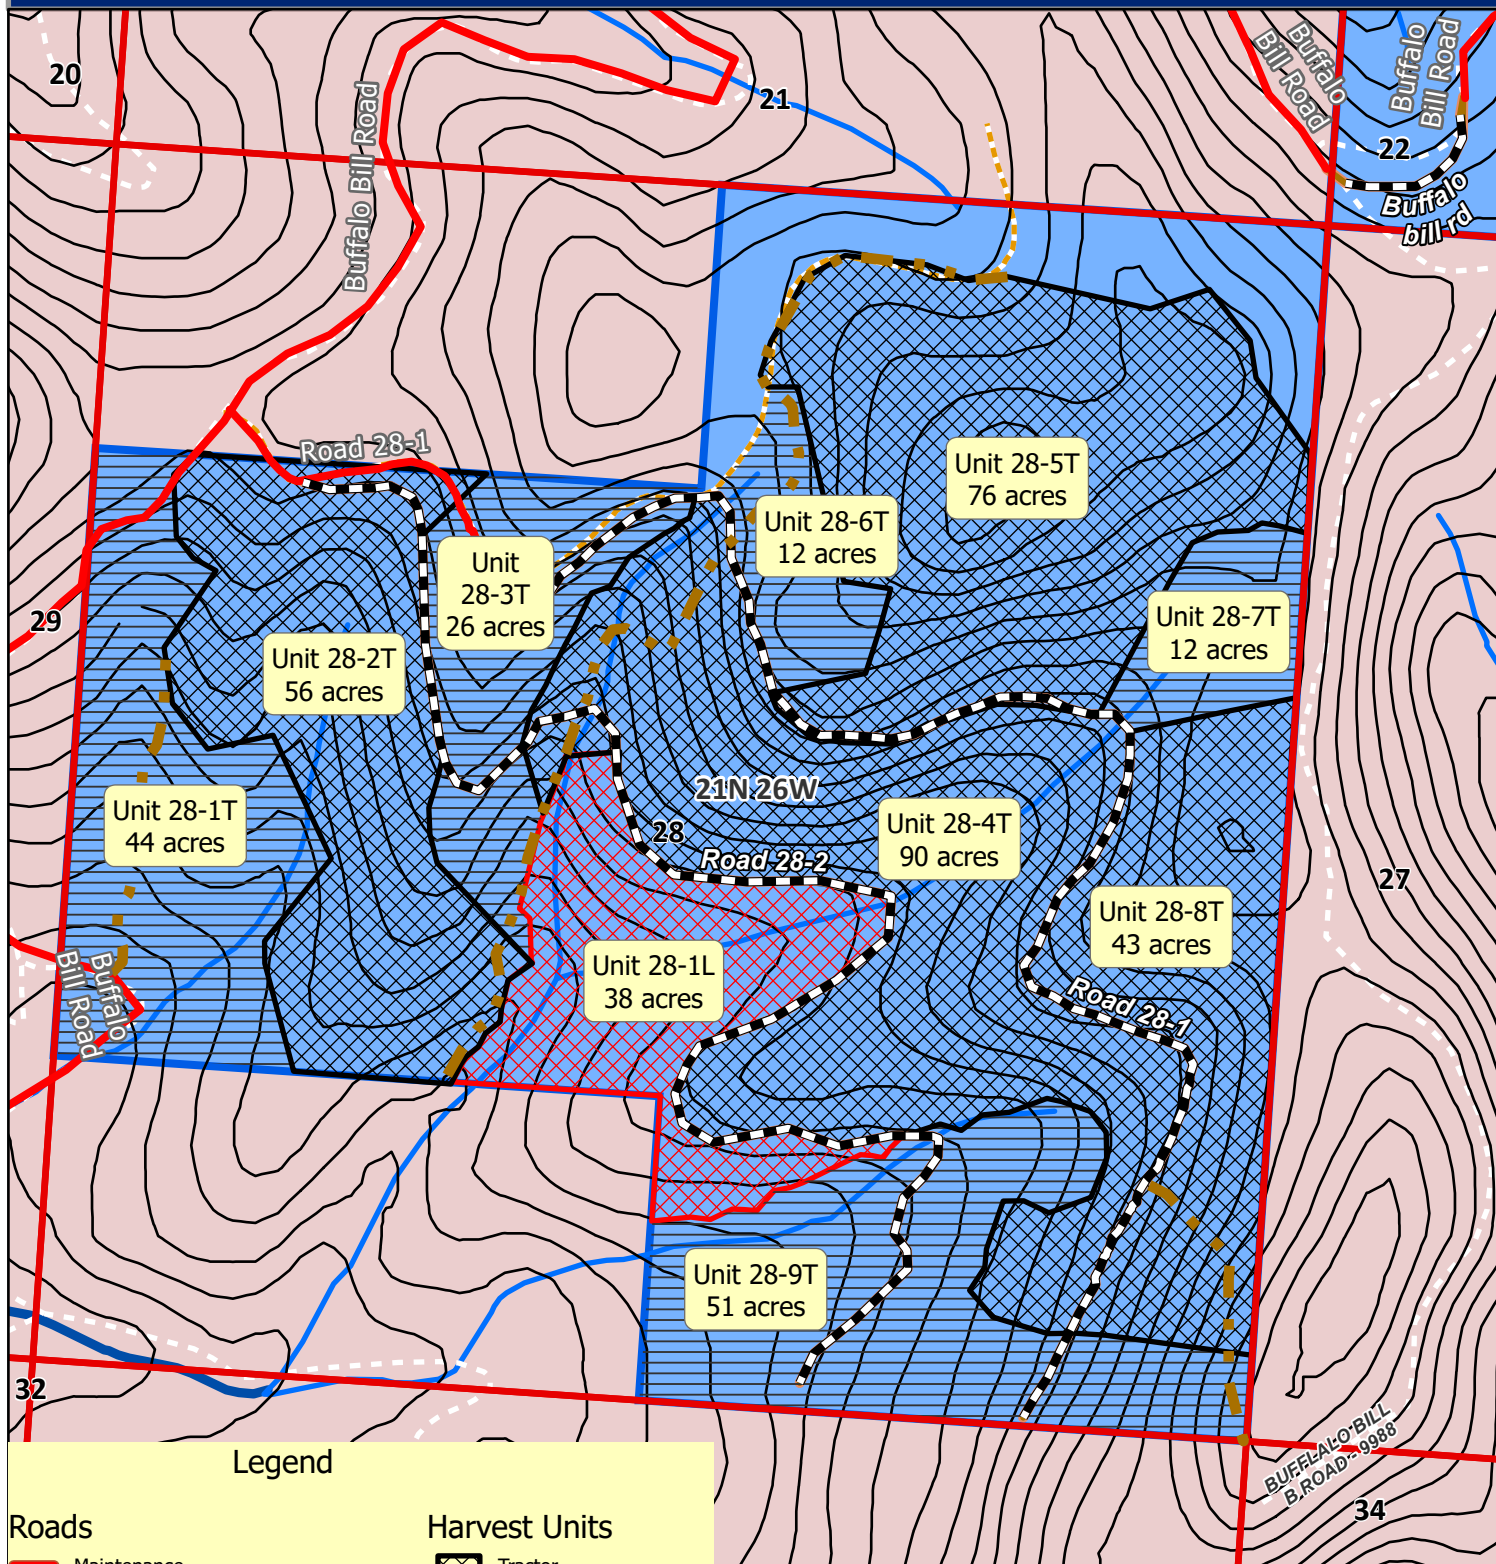

Attachment A-3 Buffalo Bill Timber Sale
 Harvest Map
 S28 T21N R26W
 S22 T21N R26W

Legend

Roads	Harvest Units
Maintenance	Tractor
New Construction	Tractor
Existing Excavated Skid Trail	Cable
Ownership	
Green Diamond	
MT DNRC	

Montana DNRC
 Trust Land Management Division
 Northwestern Land Office
 Plains Unit JB 1/22/24