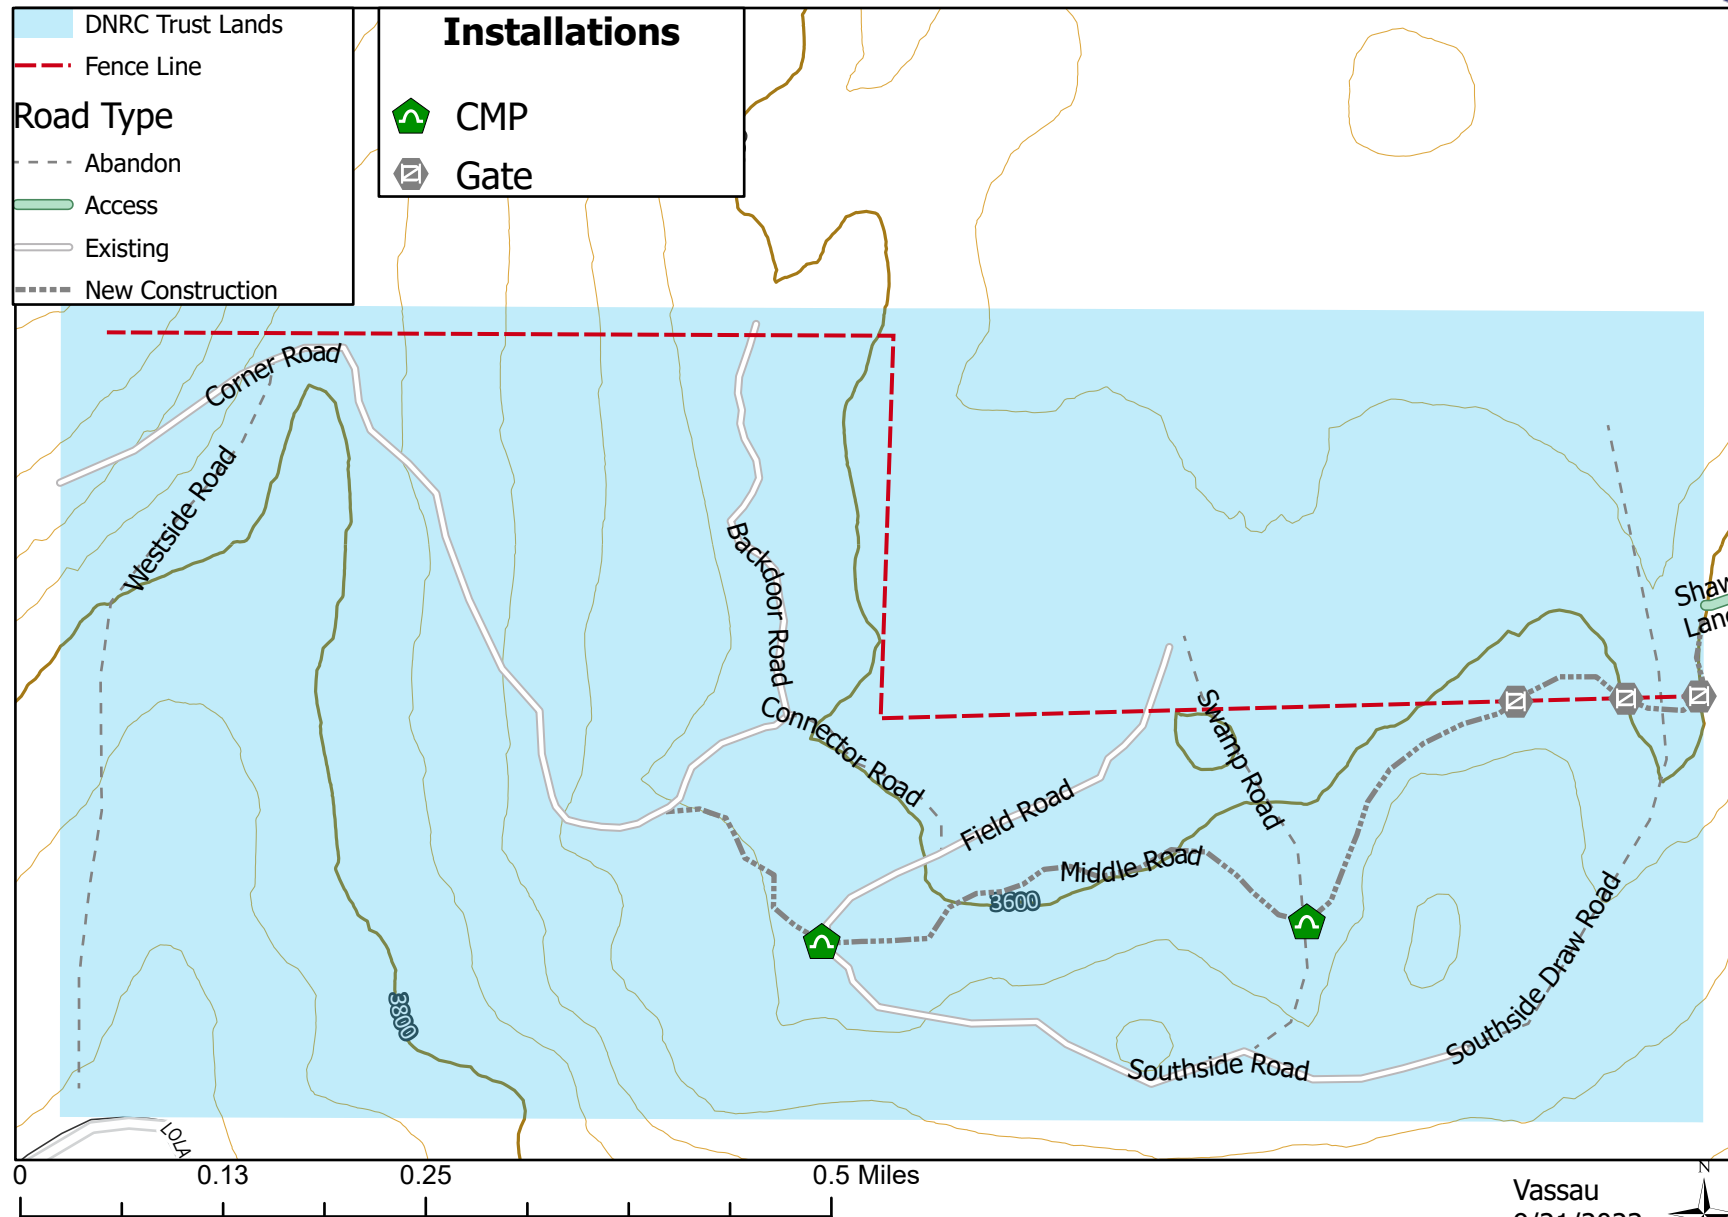

# Potomac Flats Road Map

S1/2 Sec 16 T13N R16W

Vassau  
9/21/2023