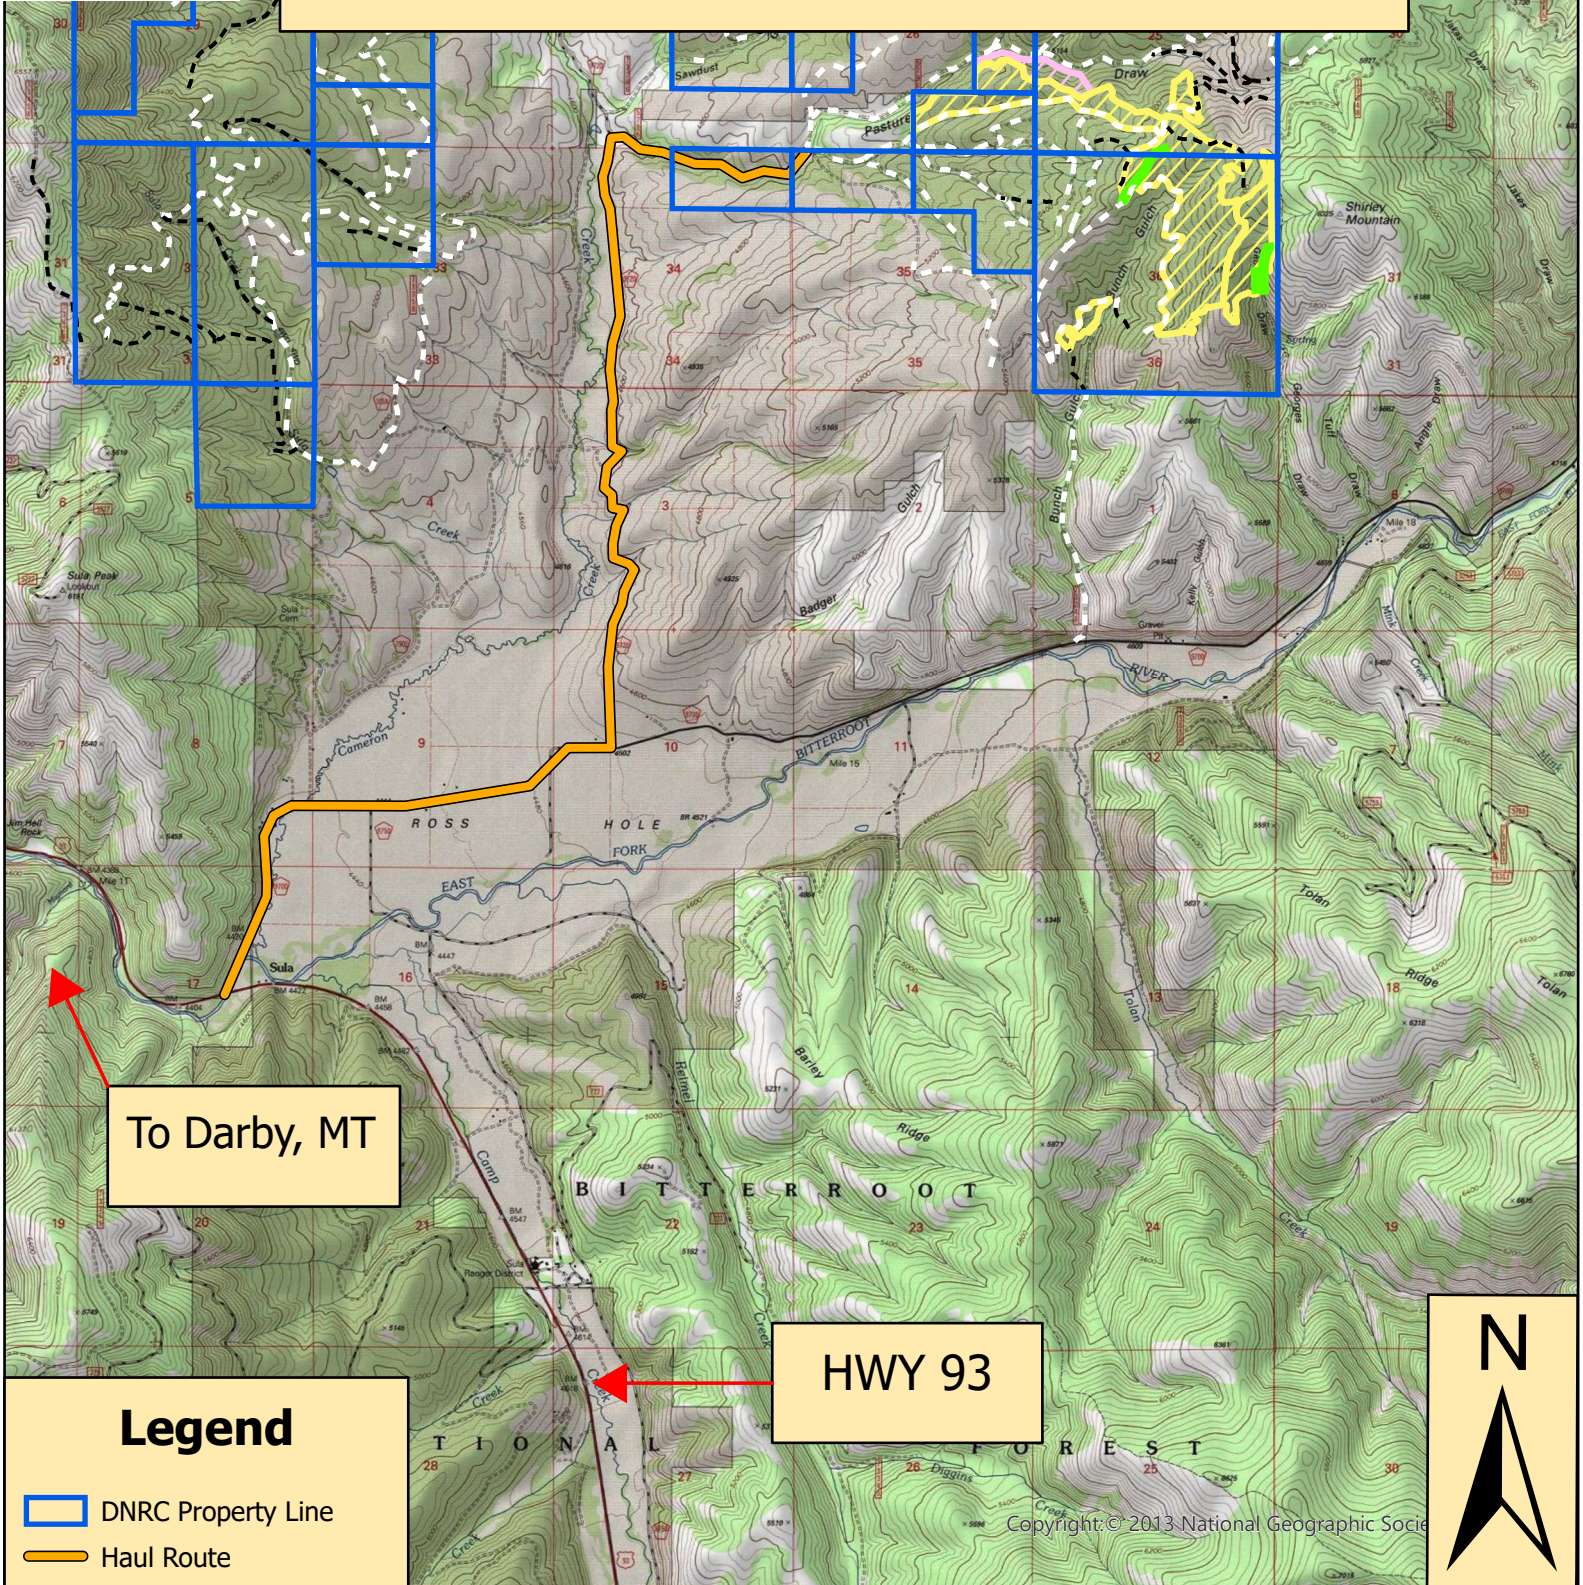

Haul Route East French Basin Timber Sale T2N R19W Sec. 25,26,36

To Darby, MT

HWY 93

Legend

- DNRC Property Line
- Haul Route