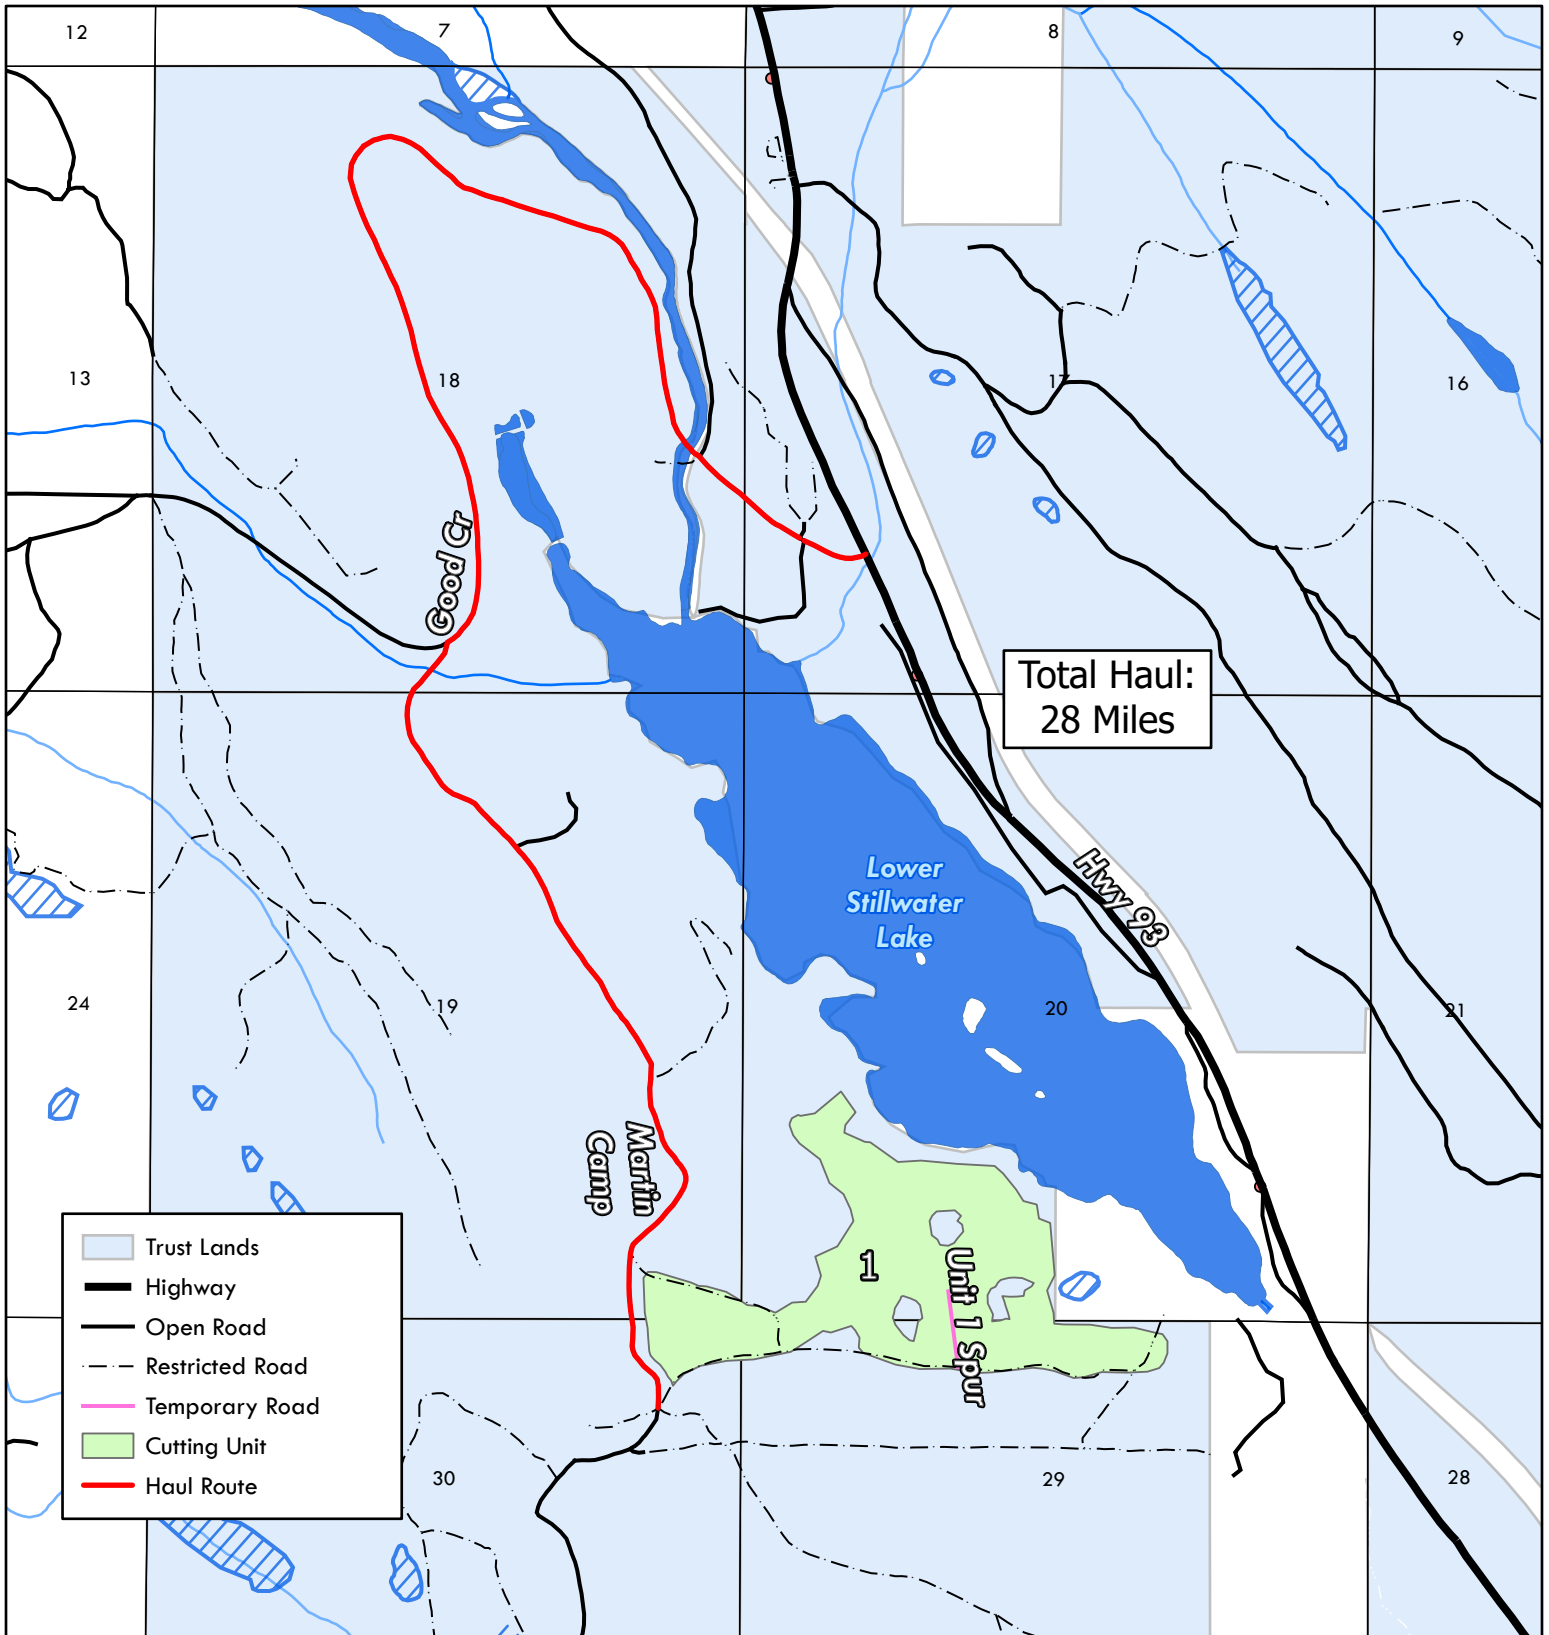

Central Martin 3 Timber Sale

Sections 19, 20, 29, & 30
T32N R23W

Haul Route Map

December 13, 2022

Joe Rizzi

0 0.25 0.5 1 Miles