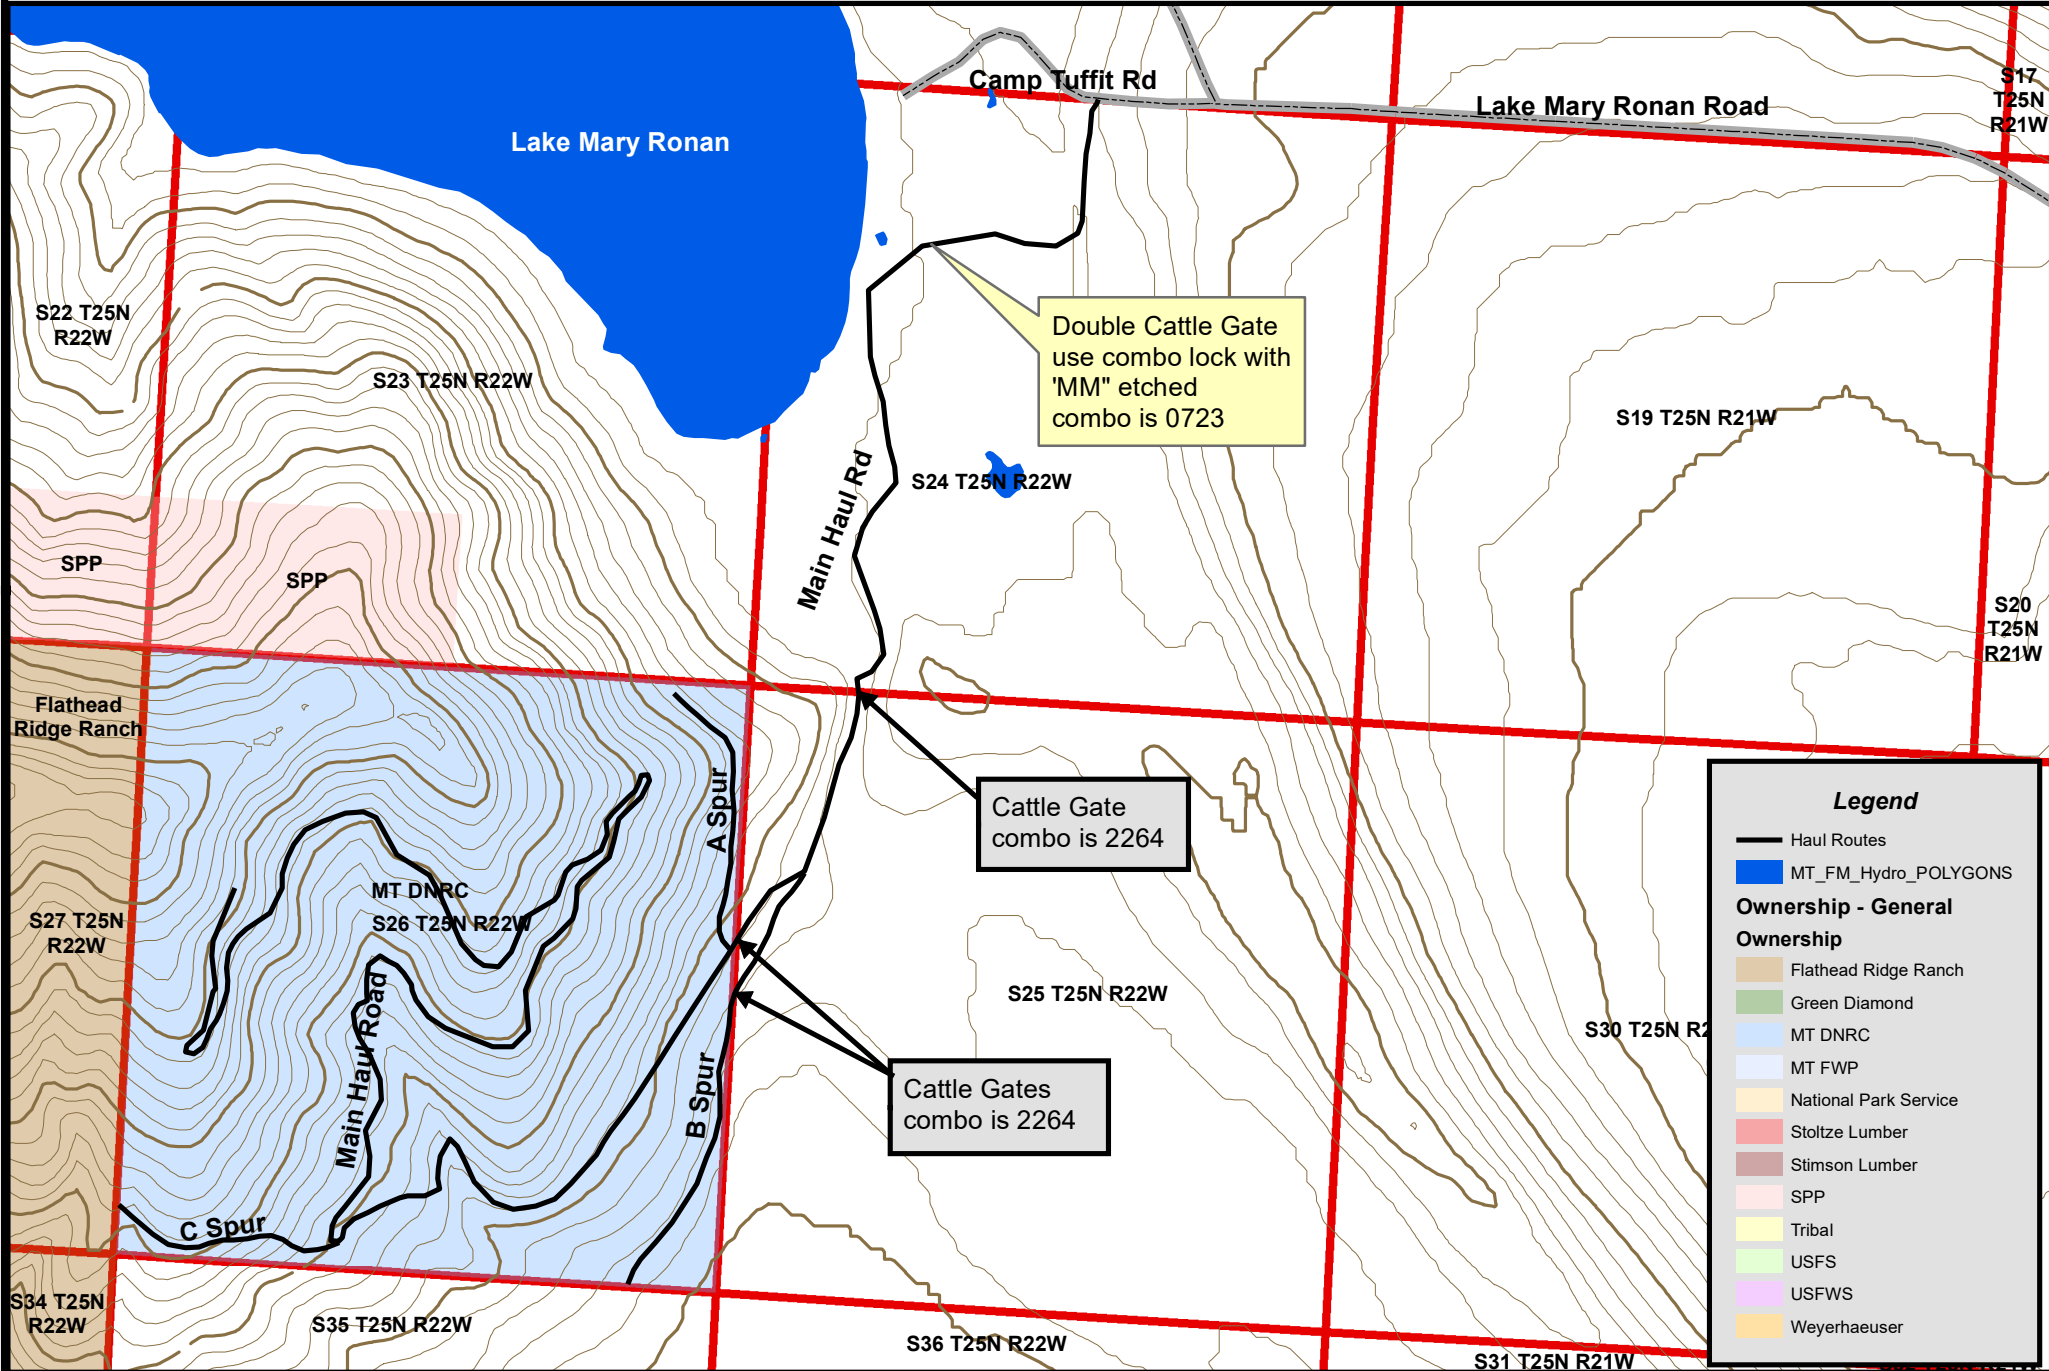

MONTANA DNRC RONAN CREEK FIRE SALVAGE

S. 26, T25N, R22W

HAUL ROAD MAP

0 0.25 0.5 1 Miles

Double Cattle Gate
use combo lock with
"MM" etched
combo is 0723

Cattle Gate
combo is 2264

Cattle Gates
combo is 2264

Legend

- Haul Routes
- MT_FM_Hydro_POLYGONS
- Ownership - General Ownership**
- Flathead Ridge Ranch
- Green Diamond
- MT DNRC
- MT FWP
- National Park Service
- Stoltze Lumber
- Stimson Lumber
- SPP
- Tribal
- USFS
- USFWS
- Weyerhaeuser