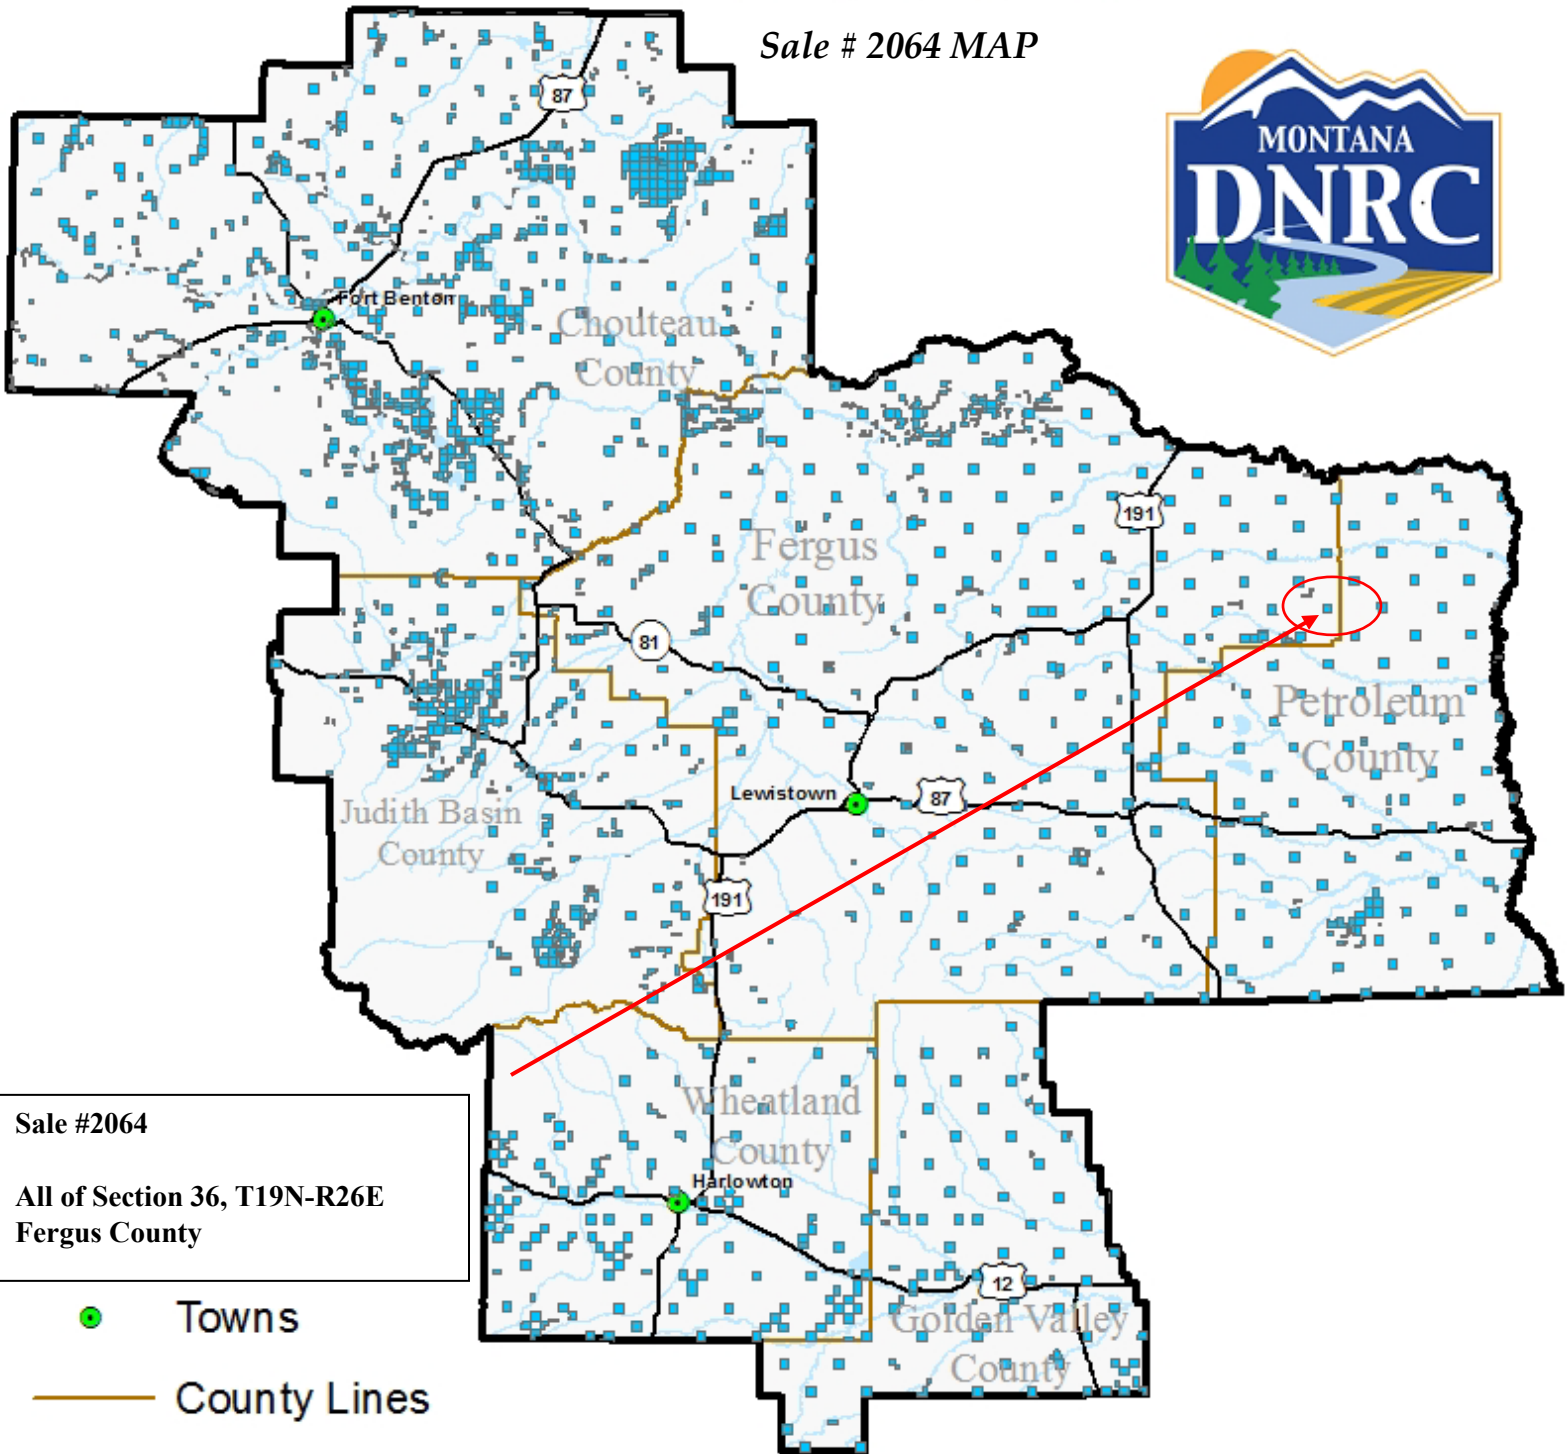

State Trust Land Vicinity Map

Lewistown Unit

Sale # 2064 MAP

Sale #2064

All of Section 36, T19N-R26E
Fergus County

-  Towns
-  County Lines
-  Major Roads
-  Rivers
-  State Trust Land
-  Water Bodies