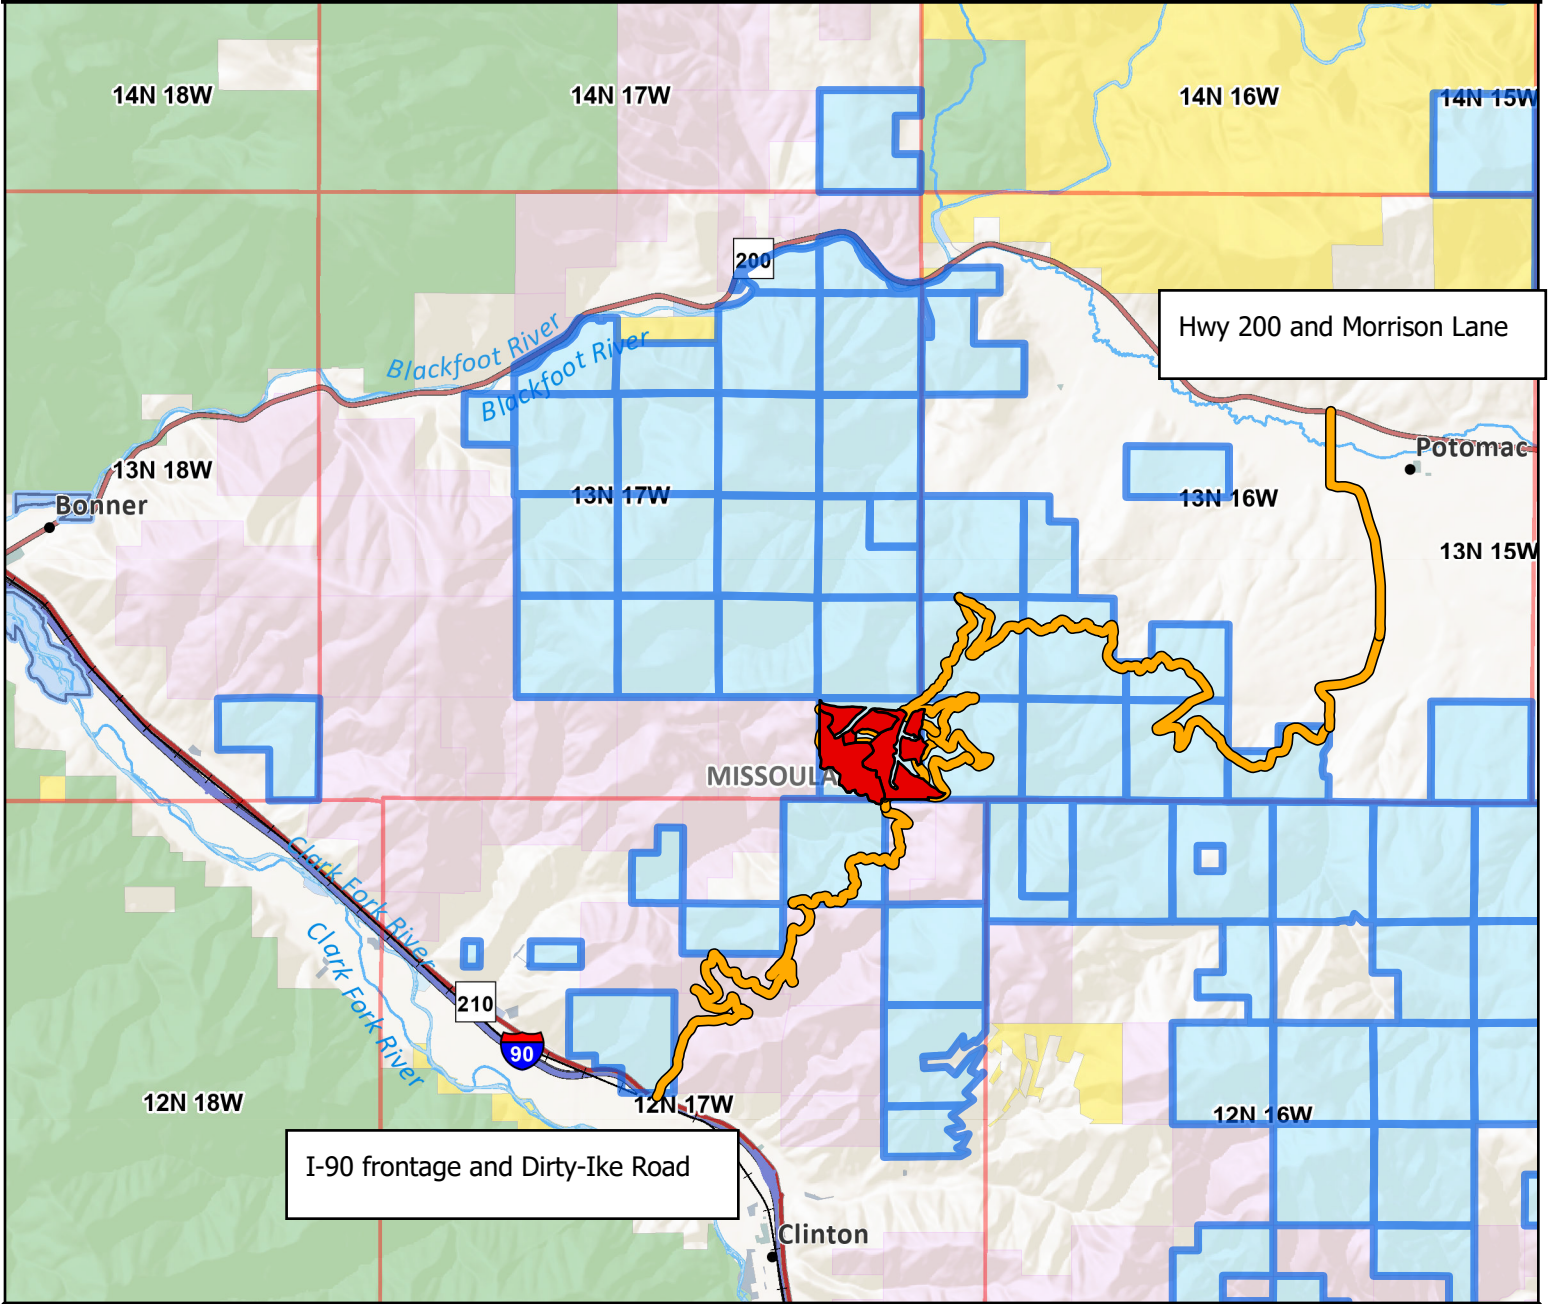

Game On Timber Sale Haul Route A-2

Section 36 T13N R17W, Section 31 T13N R16W, Section 2 T12N R17W

Legend

Game On Harvest Units Game On Haul Roads

-  Game On Harvest Units
-  Haul Route
-  DNRC Trust Lands

SA 12/18