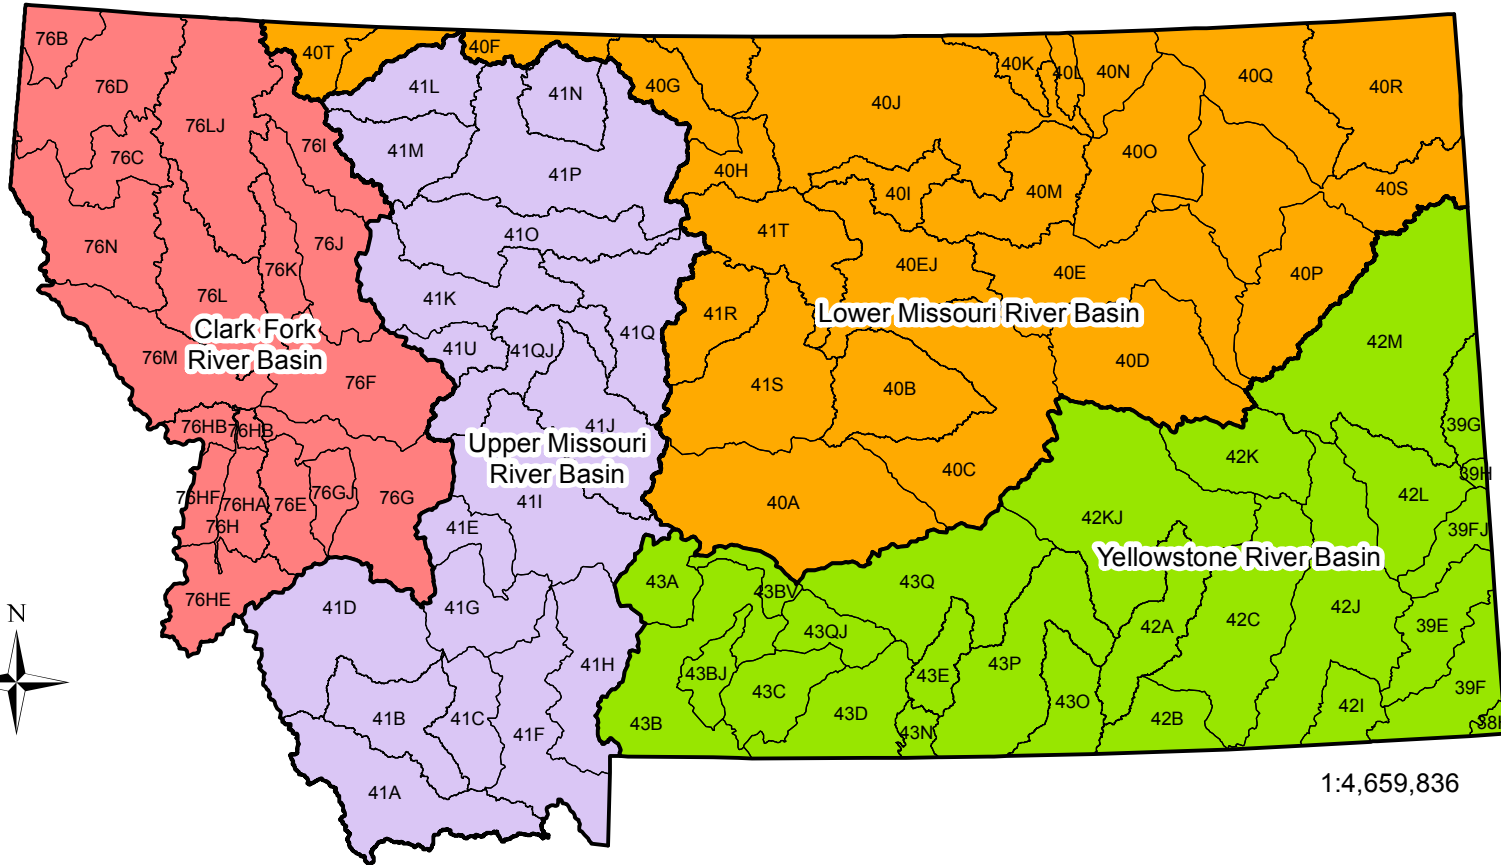

Montana Water Divisions

1:4,659,836

Legend

- Basin Boundary
- Yellowstone River Basin
- Upper Missouri River Basin
- Lower Missouri River Basin
- Clark Fork River Basin