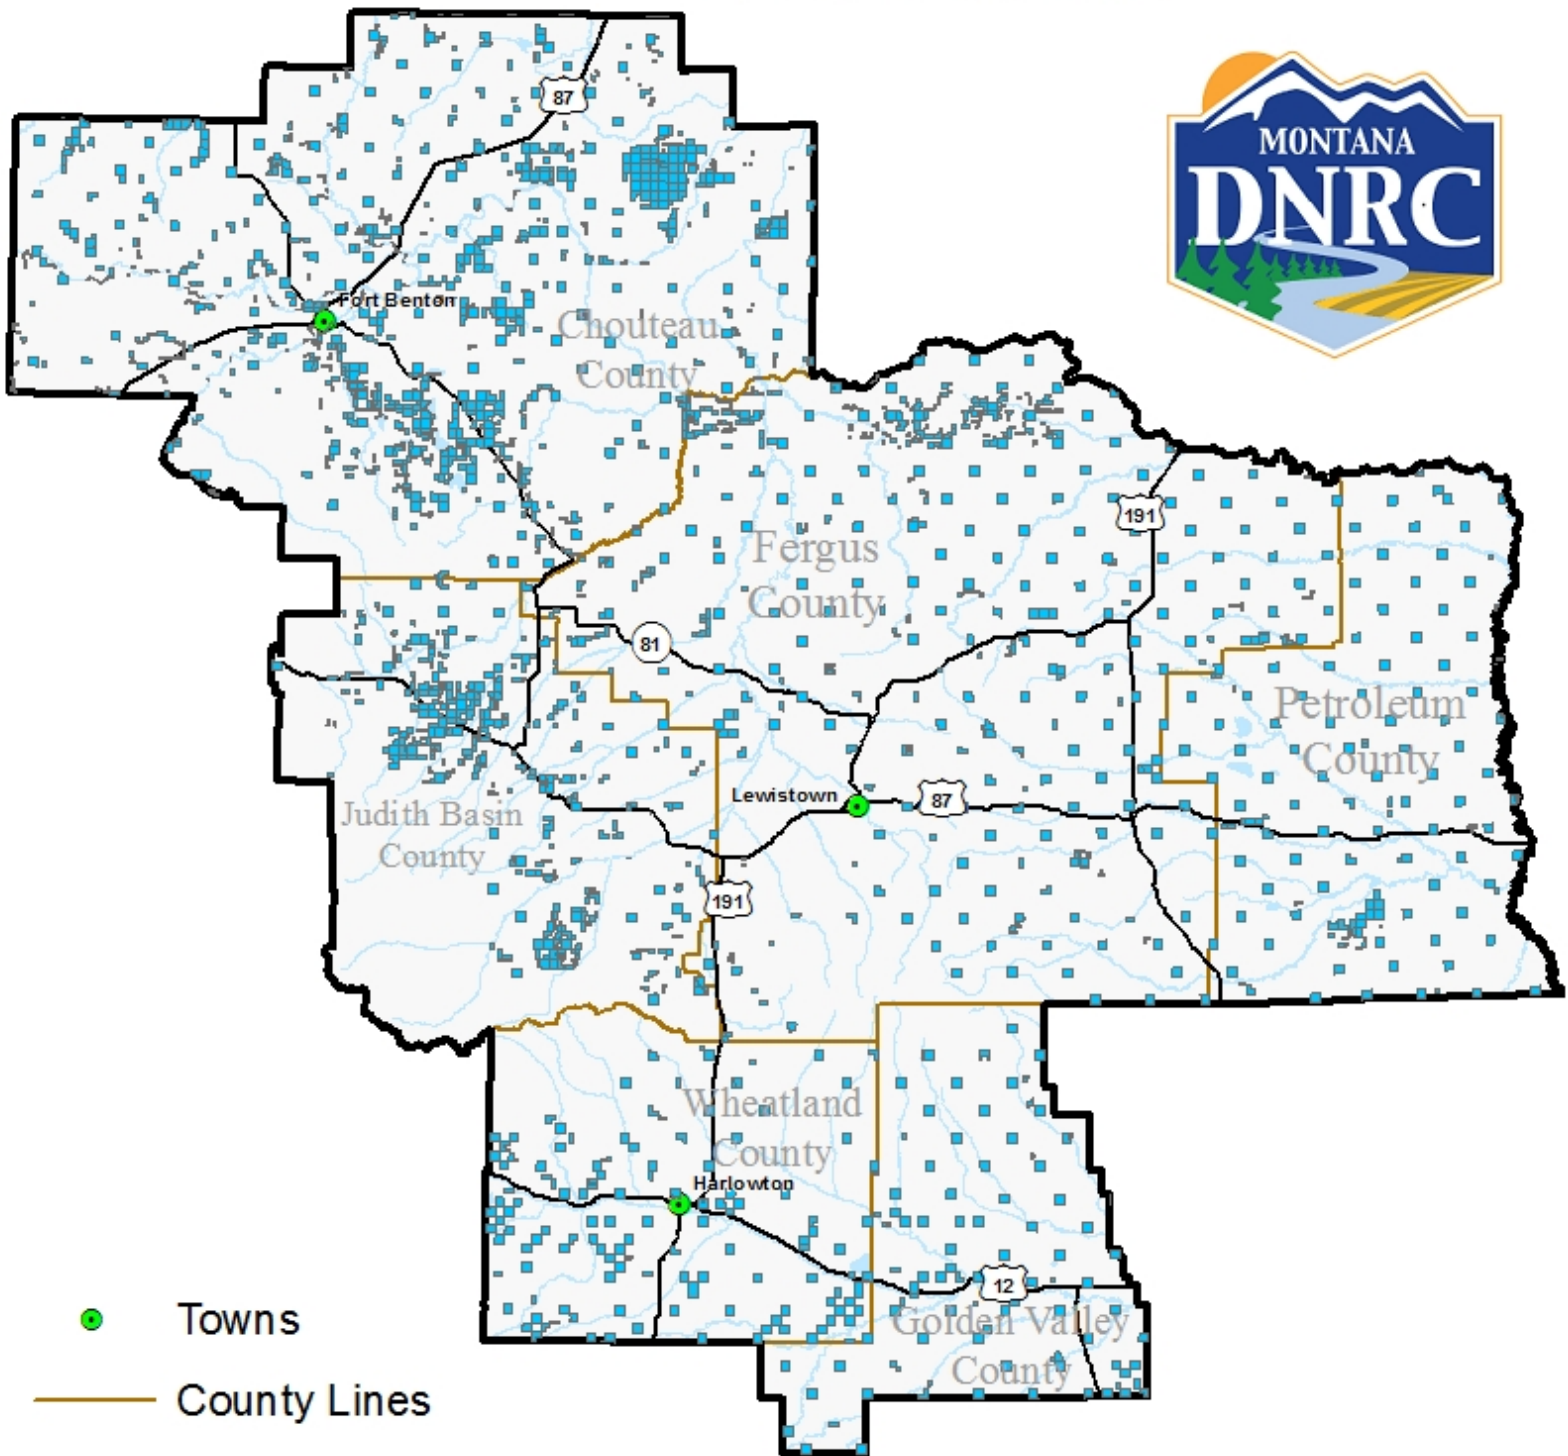

# State Trust Land Vicinity Map

## Lewistown Unit

-  Towns
-  County Lines
-  Major Roads
-  Rivers
-  State Trust Land
-  Water Bodies

0 10 20 40 Miles