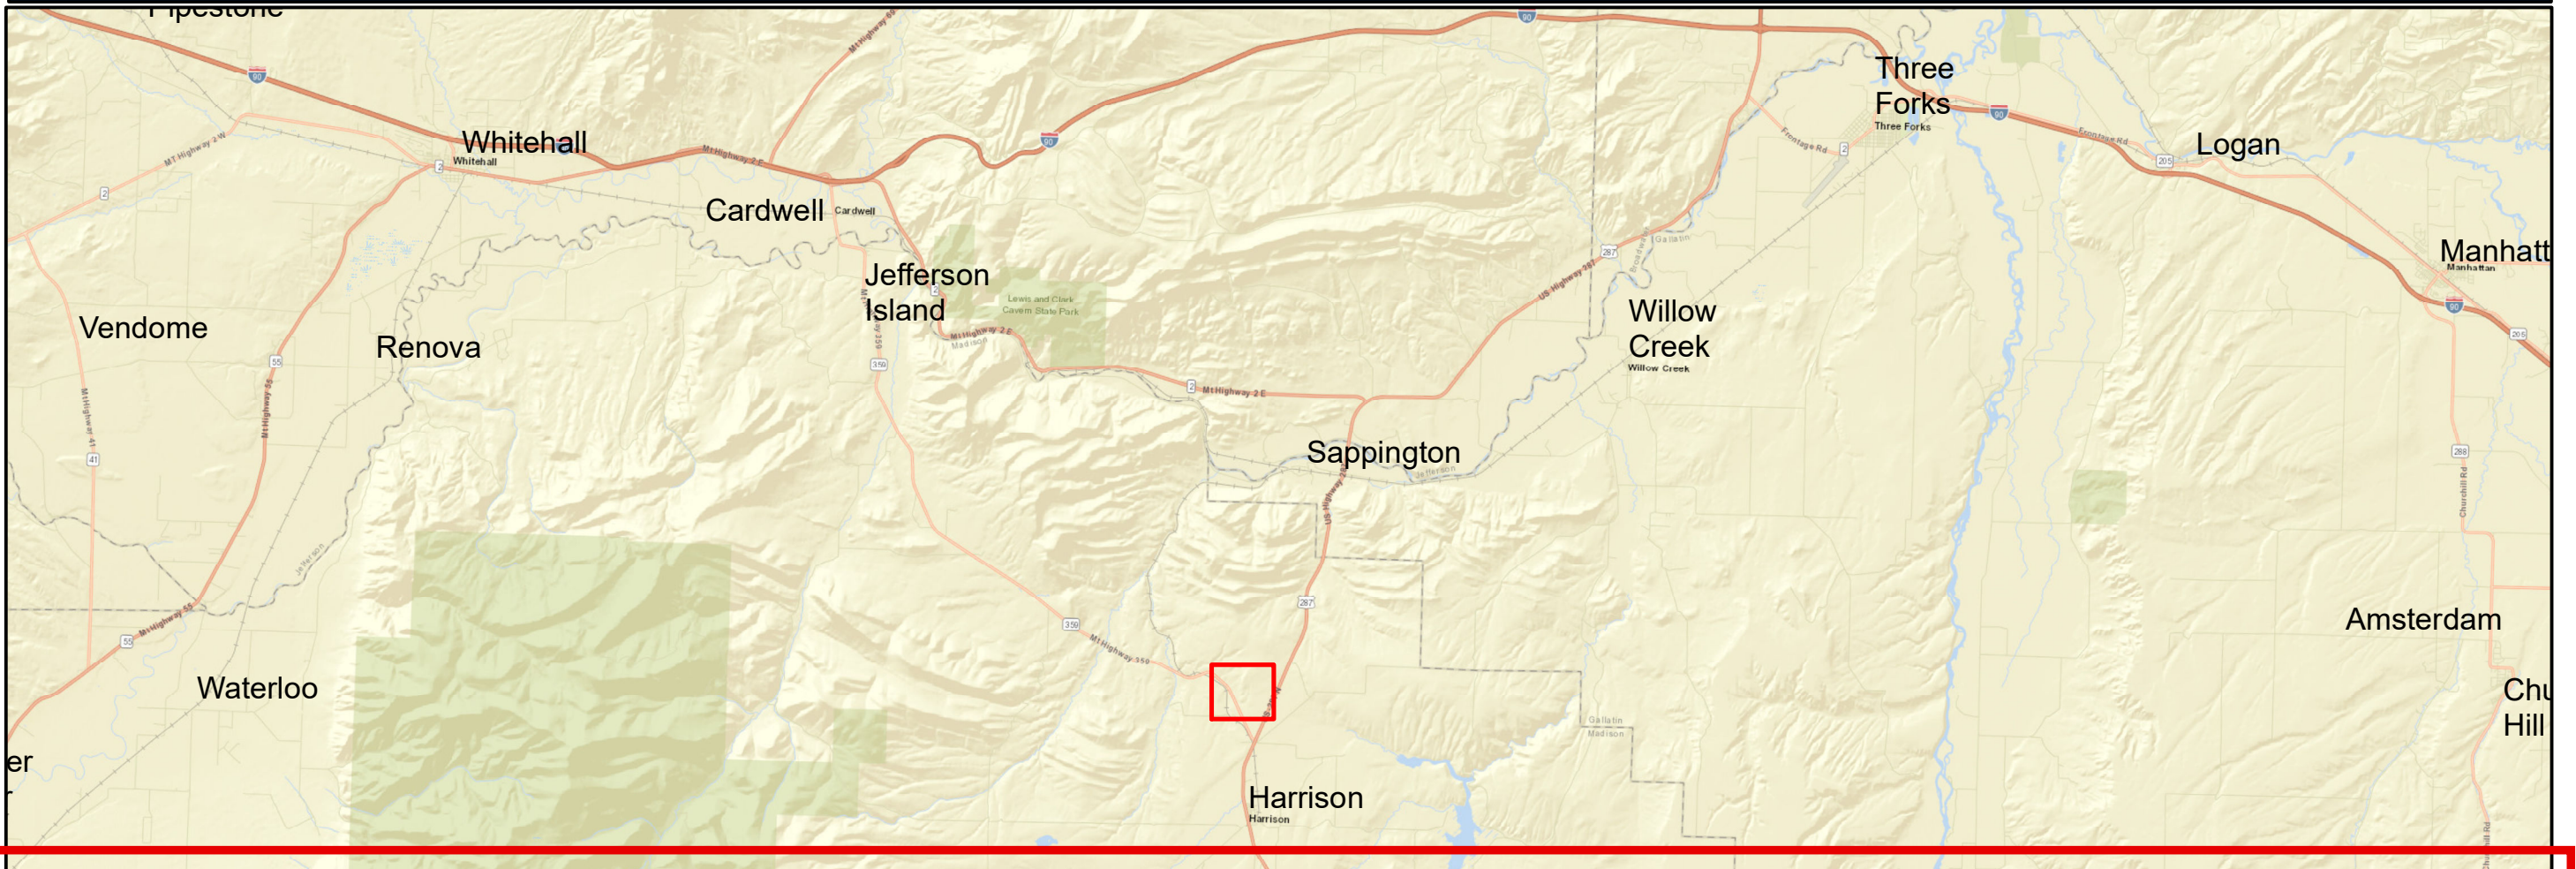

HWY 359 COMMERCIAL SITE EXHIBIT A

Legend

 HWY 359 Commercial Site approx.

Location: Madison County
Date: 06-21-2023
Prepared By: REMB Staff Member
Projection: NAD83 Montana State Plane

 Inset Area from top map shown in bottom map