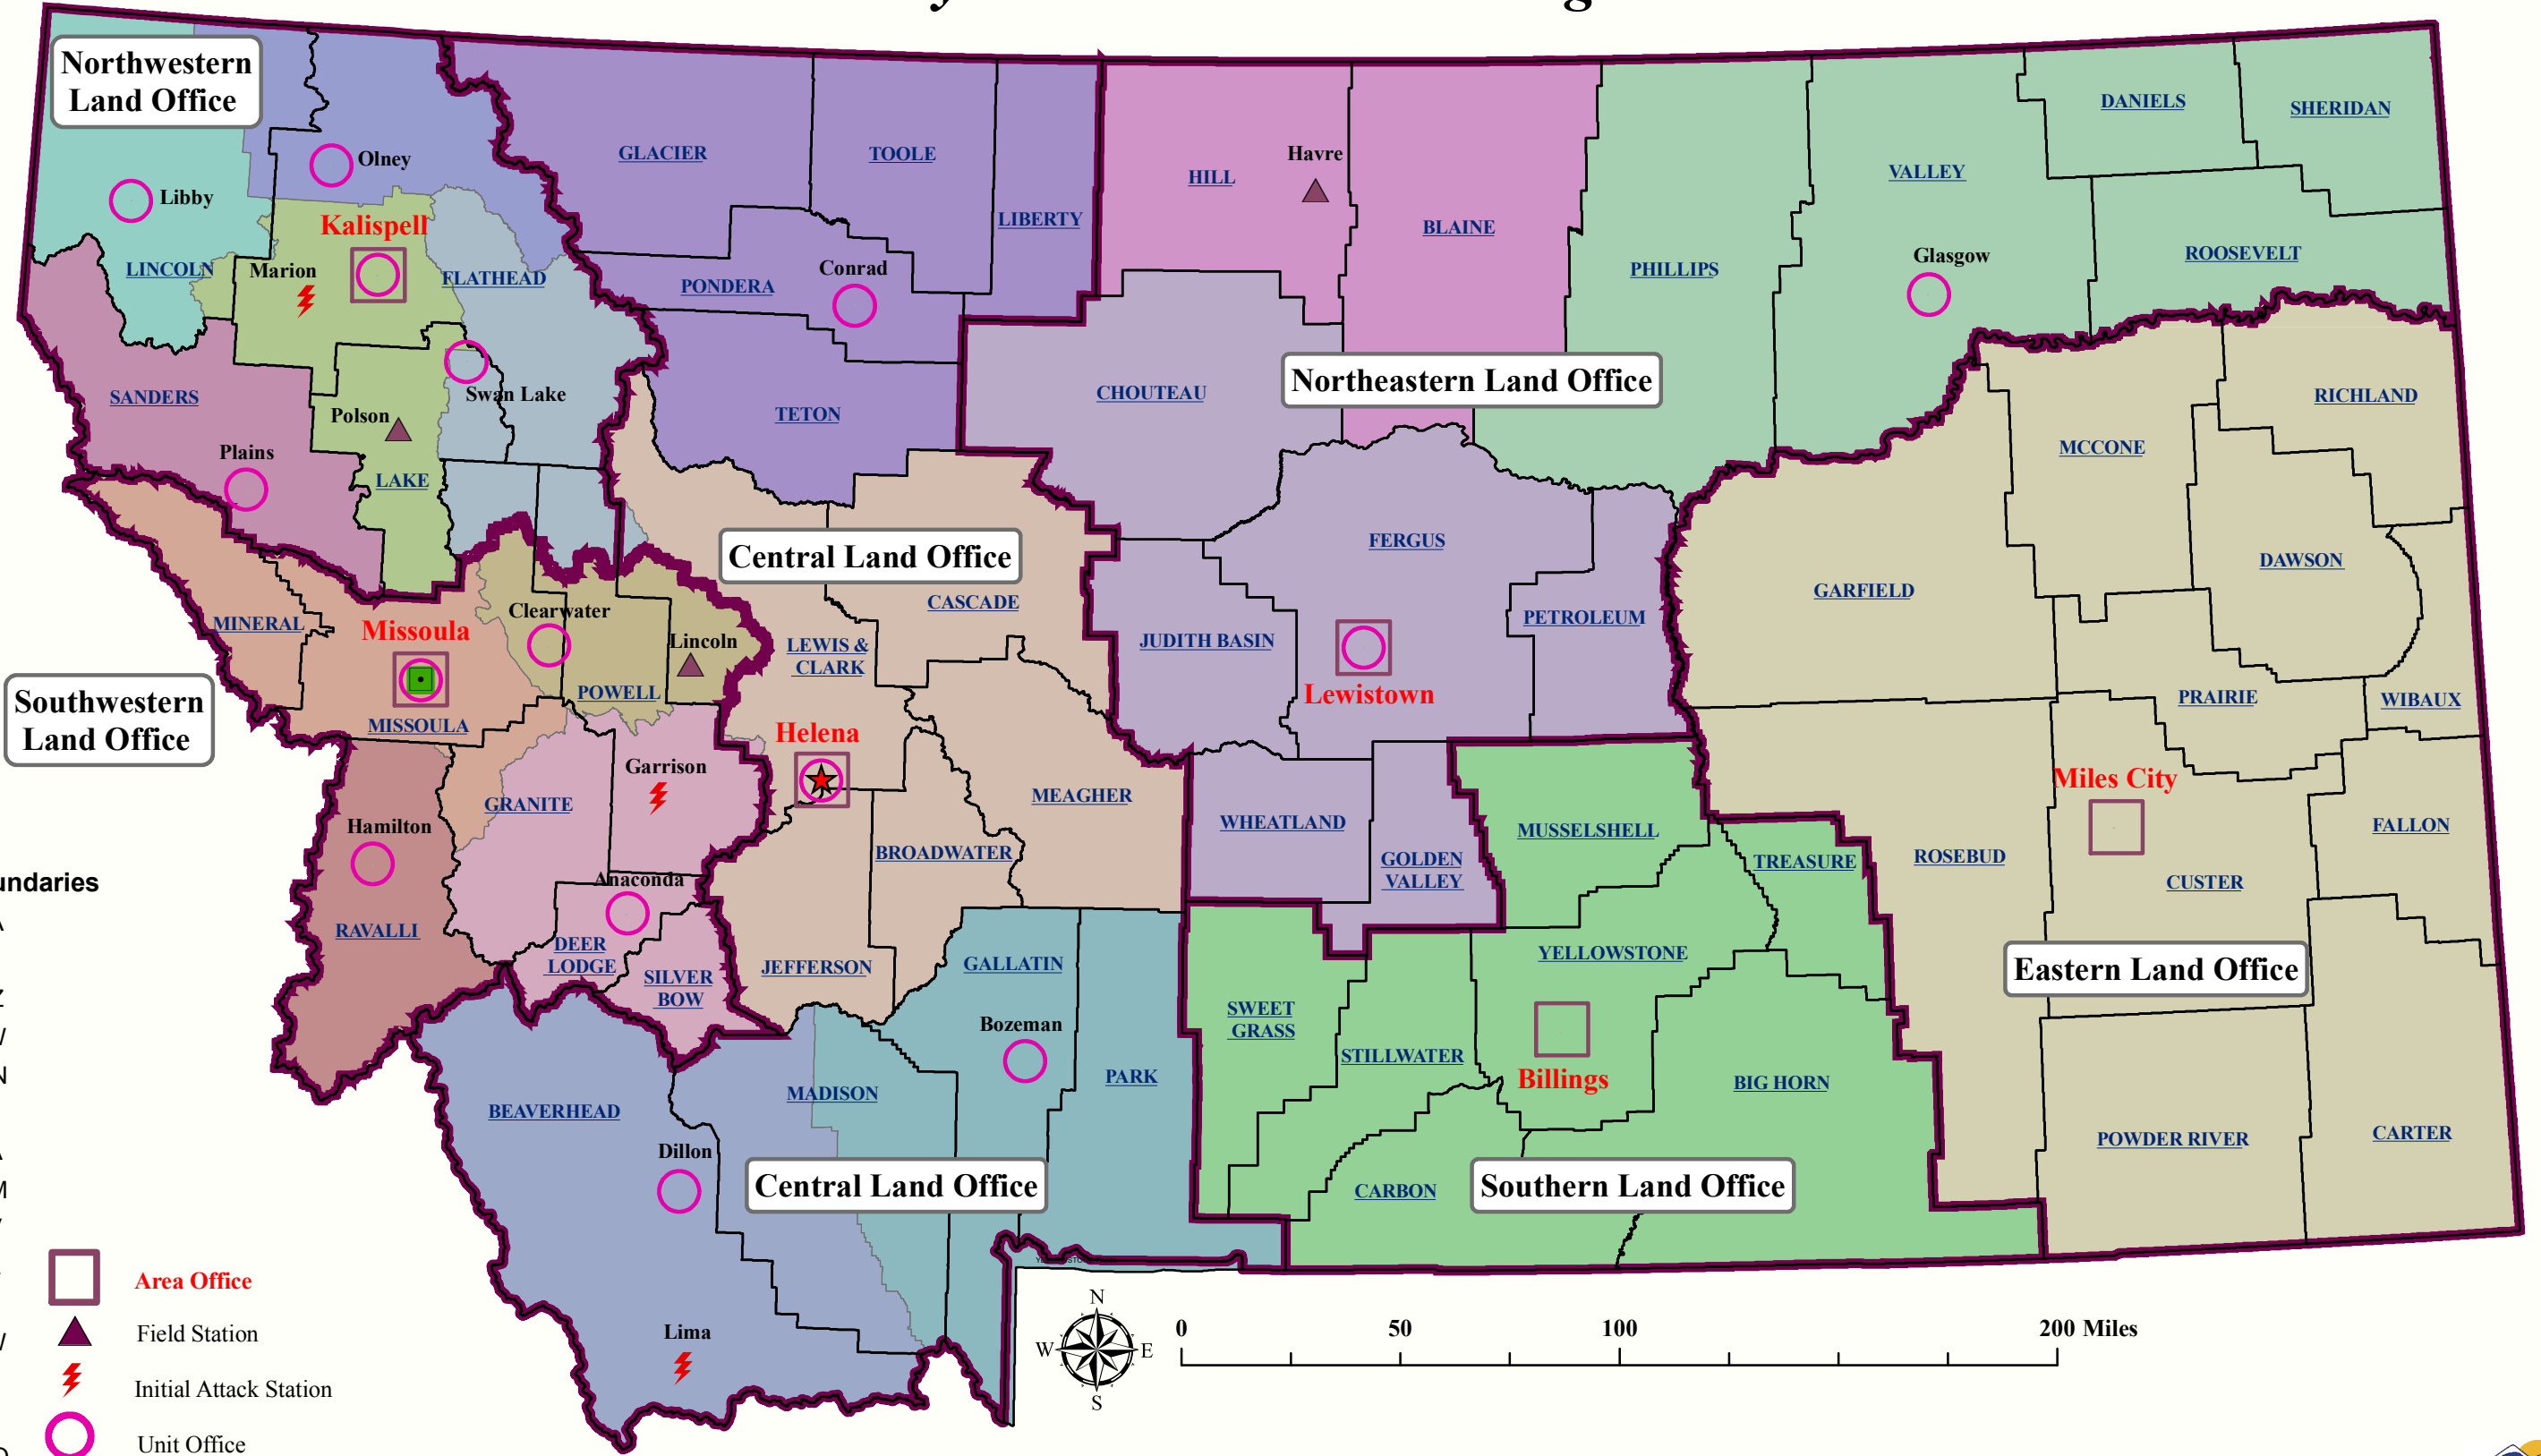

# ADMINISTRATIVE BOUNDARIES

## DNRC Forestry and Trust Lands Management Divisions

- Unit Boundaries**
- ANA
  - BIL
  - BOZ
  - CLW
  - CON
  - DIL
  - GLA
  - HAM
  - HAV
  - HEL
  - KAL
  - LEW
  - LIB
  - MIL
  - MSO
  - PLN
  - STW
  - SWN
- 
- Area Office
  - Field Station
  - ⚡ Initial Attack Station
  - Unit Office
  - ★ Department Headquarters
  - Forestry Division Headquarters