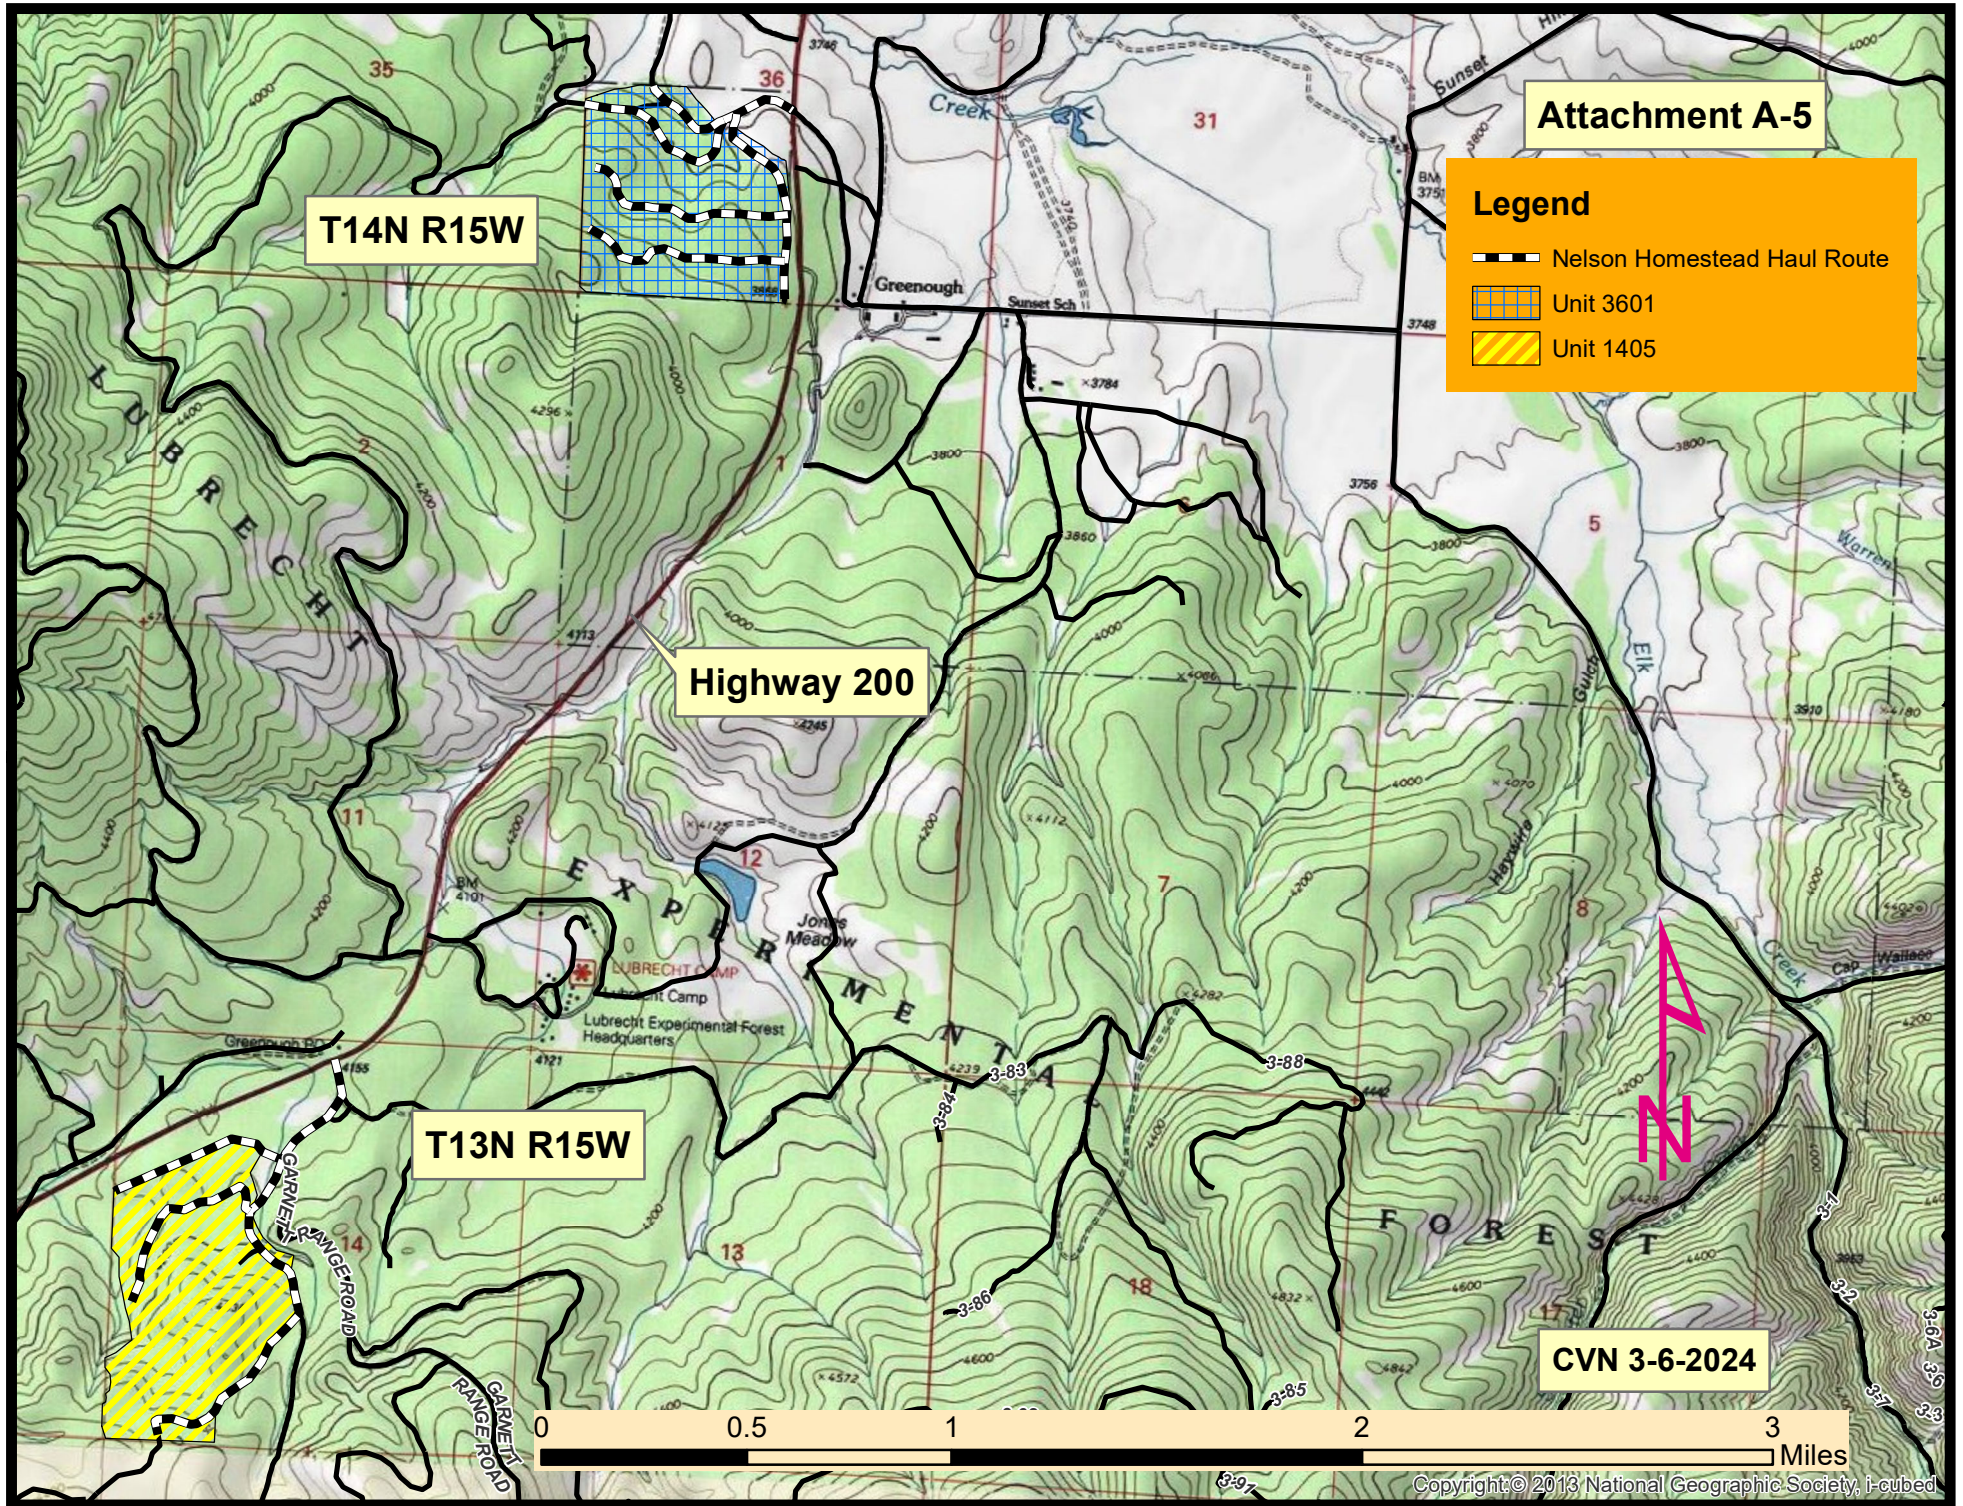

Nelson Homestead Haul Routes

Attachment A-5

Legend

- Nelson Homestead Haul Route
- Unit 3601
- Unit 1405

T14N R15W

Highway 200

T13N R15W

CVN 3-6-2024